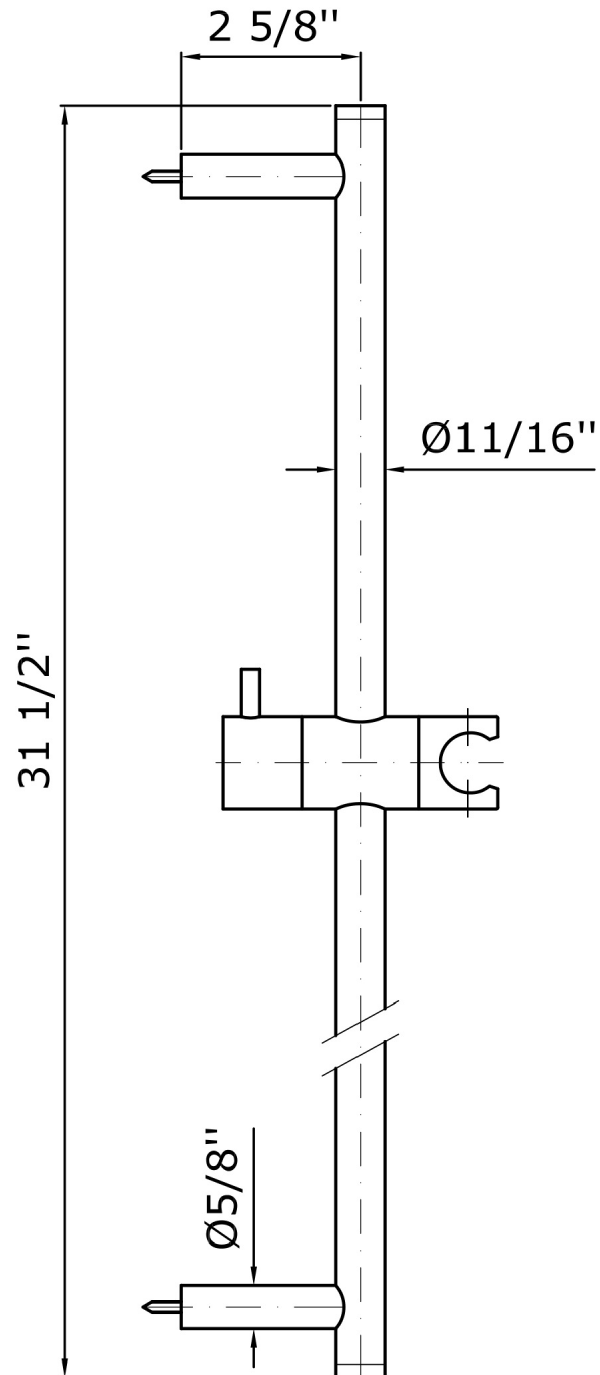

SHOWER

Z95201

Slide rail.

Slide rail with adjustable bracket. Length 31 1/2".

Finiture / Finishes

	 C3	 C8	 C40	 C41	 C50	 C51
Chrome	Brushed Nickel	Polished Nickel	Gold	Brushed Gold	Metal Black	Brushed Metal Black
 P70	 W1	 N1	 N7			
PVD Rose Gold	Embossed Matt White	Embossed Matt Black	Soft Touch Black			

SHOWER

Z95201

Disegno Complessivo / Overall Drawing

SHOWER

Z95201

Pesi e Misure / Weights and Sizes

Peso (Kg) Weight (lb)	1,20 (Kg)	2,65 (lb)
Volume test (dc3) - (in3)	8,55 (dc3)	521,75 (in3)
h (mm) - (in)	85,00 (mm)	3,35 (in)
L1 (mm) - (in)	122,00 (mm)	4,80 (in)
L2 (mm) - (in)	825,00 (mm)	32,48 (in)