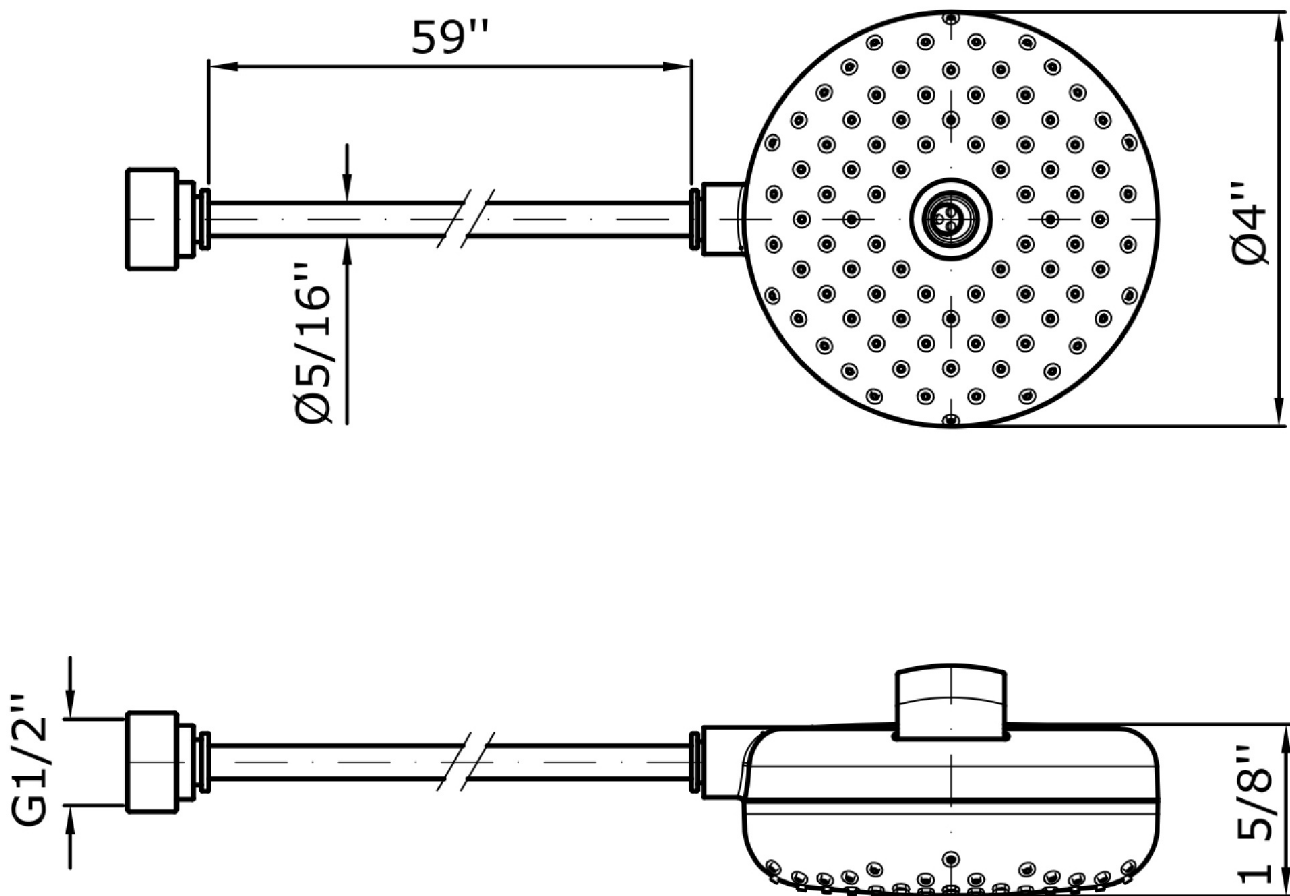

SHOWER

Z94750.1900 Watercandy, 3 jets hand shower.

Watercandy, 3 jets hand shower for body massage: pulse, rain, combined. Equipped with silicone handgrip. Nozzles in soft silicone.

Finiture / Finishes

Chrome

SHOWER

Z94750.1900 Disegno Complessivo / Overall Drawing

SHOWER

Z94750.1900 Pesì e Misure / Weights and Sizes

| | | |
|-------------------------------|---------------|----------------|
| Peso (Kg) Weight (lb) | 0,25 (Kg) | 0,55 (lb) |
| Volume test (dc3) - (in3) | 8,10 (dc3) | 494,29 (in3) |
| h (mm) - (in) | 90,00 (mm) | 3,54 (in) |
| L1 (mm) - (in) | 300,00 (mm) | 11,81 (in) |
| L2 (mm) - (in) | 300,00 (mm) | 11,81 (in) |