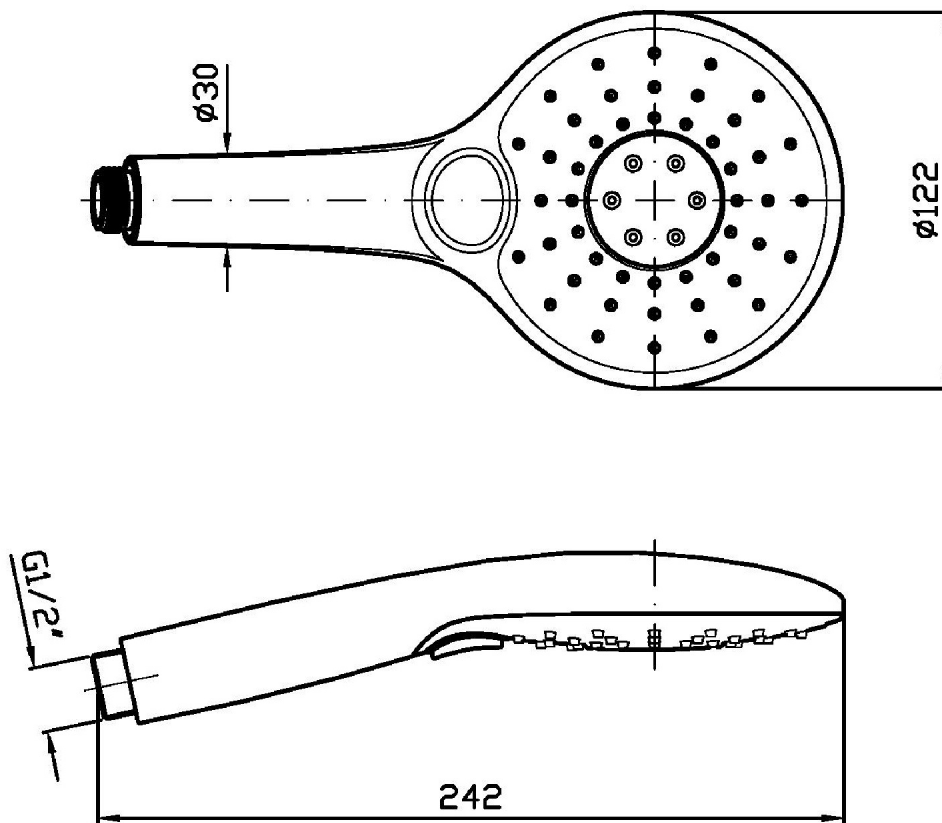

Marchio / Brand ZUCCHETTI

SHOWER ACCESSORIES

SHOWER

Z94745

Handshower 3 jets.

ABS handshower 3 jets, with anti-limescale system.

Finiture / Finishes

Chrome

SHOWER

Z94745

Disegno Complessivo / Overall Drawing

SHOWER

Z94745 Flowrates (GPM)

PRESSURE	gal/min (14.5 PSI)	gal/min (29 PSI)	gal/min (43.51 PSI)	gal/min (58.01 PSI)	gal/min (72.51 PSI)
GETTO A PIOGGIA P1 SPRINKLE JET	1,083	1,69	2,139	2,483	2,8
GETTO CORPOSO P2 STRONG JET	1,426	2,166	2,72	3,196	3,619
GETTO ENERGICO P3 ENERGETIC JET	1,135	1,717	2,113	2,456	2,8
P4					
P5					

SHOWER

Z94745 Pesì e Misure / Weights and Sizes

Peso (Kg) Weight (lb)	0,27 (Kg)	0,60 (lb)
Volume test (dc3) - (in3)	1,26 (dc3)	76,89 (in3)
h (mm) - (in)	70,00 (mm)	2,76 (in)
L1 (mm) - (in)	82,00 (mm)	3,23 (in)
L2 (mm) - (in)	218,00 (mm)	8,58 (in)