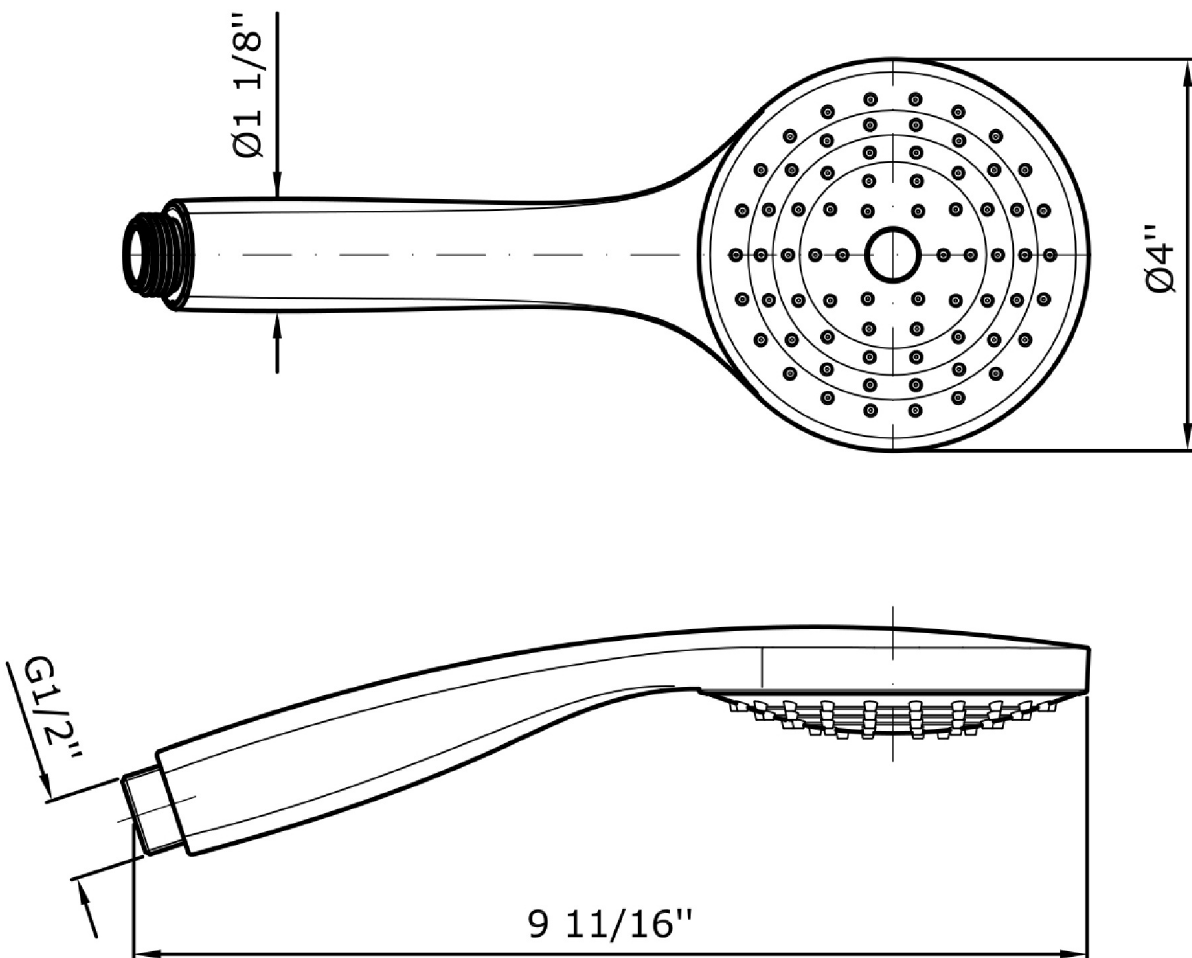

## SHOWER

Z94743

Handshower simple jet.

ABS handshower simple jet, with anti-limescale system.

## SHOWER

Z94743

Disegno Complessivo / Overall Drawing

## SHOWER

Z94743

Flowrates (GPM)

PRESSURE	gal/min (14.5 PSI)	gal/min (29 PSI)	gal/min (43.51 PSI)	gal/min (58.01 PSI)	gal/min (72.51 PSI)
<i>P1</i> DOCCETTA HANDSHOWER	<b>1,69</b>	<b>2,509</b>	<b>3,117</b>	<b>3,698</b>	<b>4,2</b>
<i>P2</i>					
<i>P3</i>					
<i>P4</i>					
<i>P5</i>					

## SHOWER

Z94743

Pesi e Misure / Weights and Sizes

Peso ( Kg ) Weight ( lb )	0,27 ( Kg )	0,60 ( lb )
Volume test ( dc3 ) - ( in3 )	1,26 ( dc3 )	76,89 ( in3 )
h ( mm ) - ( in )	70,00 ( mm )	2,76 ( in )
L1 ( mm ) - ( in )	82,00 ( mm )	3,23 ( in )
L2 ( mm ) - ( in )	218,00 ( mm )	8,58 ( in )