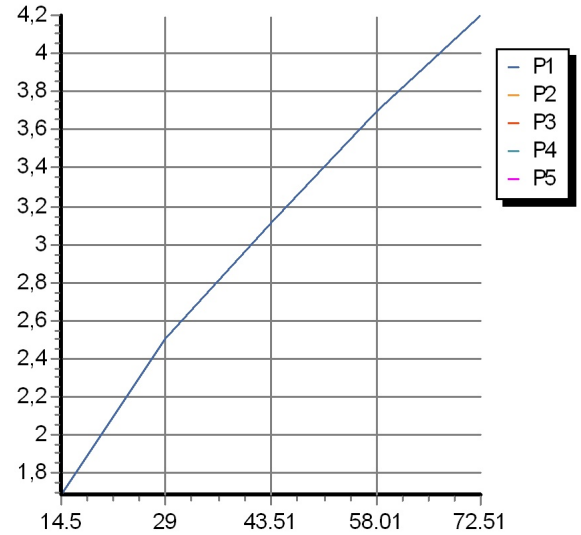

## SHOWER

Z94743

Disegno Complessivo / Overall Drawing

## SHOWER

Z94743

Flowrates (GPM)

PRESSURE	gal/min (14.5 PSI)	gal/min (29 PSI)	gal/min (43.51 PSI)	gal/min (58.01 PSI)	gal/min (72.51 PSI)
<i>P1</i> DOCCETTA HANDSHOWER	<b>1,69</b>	<b>2,509</b>	<b>3,117</b>	<b>3,698</b>	<b>4,2</b>
<i>P2</i>					
<i>P3</i>					
<i>P4</i>					
<i>P5</i>					

## SHOWER

Z94743

Pesi e Misure / Weights and Sizes

Peso ( Kg ) Weight ( lb )	0,27 ( Kg )	0,60 ( lb )
Volume test ( dc3 ) - ( in3 )	1,26 ( dc3 )	76,89 ( in3 )
h ( mm ) - ( in )	70,00 ( mm )	2,76 ( in )
L1 ( mm ) - ( in )	82,00 ( mm )	3,23 ( in )
L2 ( mm ) - ( in )	218,00 ( mm )	8,58 ( in )