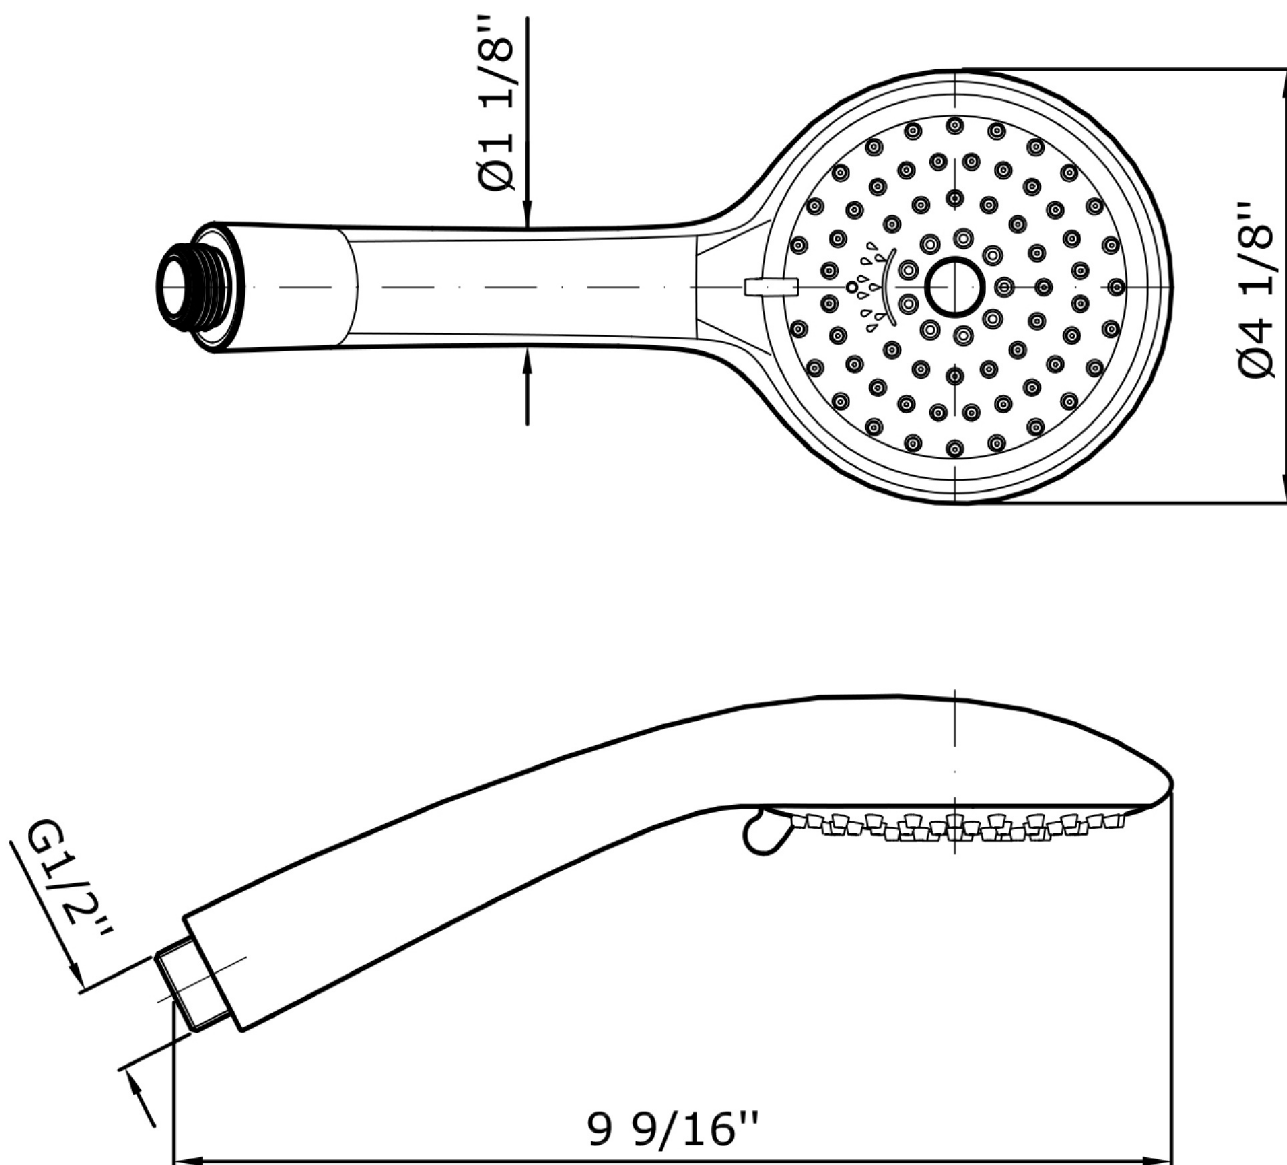

## SHOWER

Z94741

Handshower 3 jets.

ABS handshower 3 jets, with anti-limescale system.

## SHOWER

Z94741

Disegno Complessivo / Overall Drawing

## SHOWER

Z94741

Flowrates (GPM)

PRESSURE	gal/min (14.5 PSI)	gal/min (29 PSI)	gal/min (43.51 PSI)	gal/min (58.01 PSI)	gal/min (72.51 PSI)
GETTO A PIOGGIA P1 SPRINKLE JET	1,479	2,139	2,668	3,117	3,513
GETTO CORPOSO P2 STRONG JET	1,717	2,509	3,17	3,751	4,253
GETTO ENERGICO P3 ENERGETIC JET	0,818	1,162	1,452	1,743	1,954
P4					
P5					

## SHOWER

Z94741

Pesi e Misure / Weights and Sizes

Peso ( Kg ) Weight ( lb )	0,27 ( Kg )	0,60 ( lb )
Volume test ( dc3 ) - ( in3 )	1,26 ( dc3 )	76,89 ( in3 )
h ( mm ) - ( in )	70,00 ( mm )	2,76 ( in )
L1 ( mm ) - ( in )	82,00 ( mm )	3,23 ( in )
L2 ( mm ) - ( in )	218,00 ( mm )	8,58 ( in )