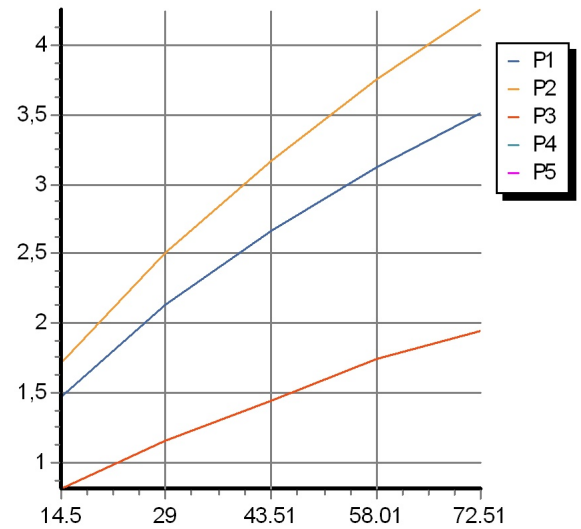

## SHOWER

Z94741

Disegno Complessivo / Overall Drawing

## SHOWER

Z94741

Flowrates (GPM)

PRESSURE	gal/min (14.5 PSI)	gal/min (29 PSI)	gal/min (43.51 PSI)	gal/min (58.01 PSI)	gal/min (72.51 PSI)
GETTO A PIOGGIA P1 SPRINKLE JET	1,479	2,139	2,668	3,117	3,513
GETTO CORPOSO P2 STRONG JET	1,717	2,509	3,17	3,751	4,253
GETTO ENERGICO P3 ENERGETIC JET	0,818	1,162	1,452	1,743	1,954
P4					
P5					

## SHOWER

Z94741

Pesi e Misure / Weights and Sizes

Peso ( Kg ) Weight ( lb )	0,27 ( Kg )	0,60 ( lb )
Volume test ( dc3 ) - ( in3 )	1,26 ( dc3 )	76,89 ( in3 )
h ( mm ) - ( in )	70,00 ( mm )	2,76 ( in )
L1 ( mm ) - ( in )	82,00 ( mm )	3,23 ( in )
L2 ( mm ) - ( in )	218,00 ( mm )	8,58 ( in )