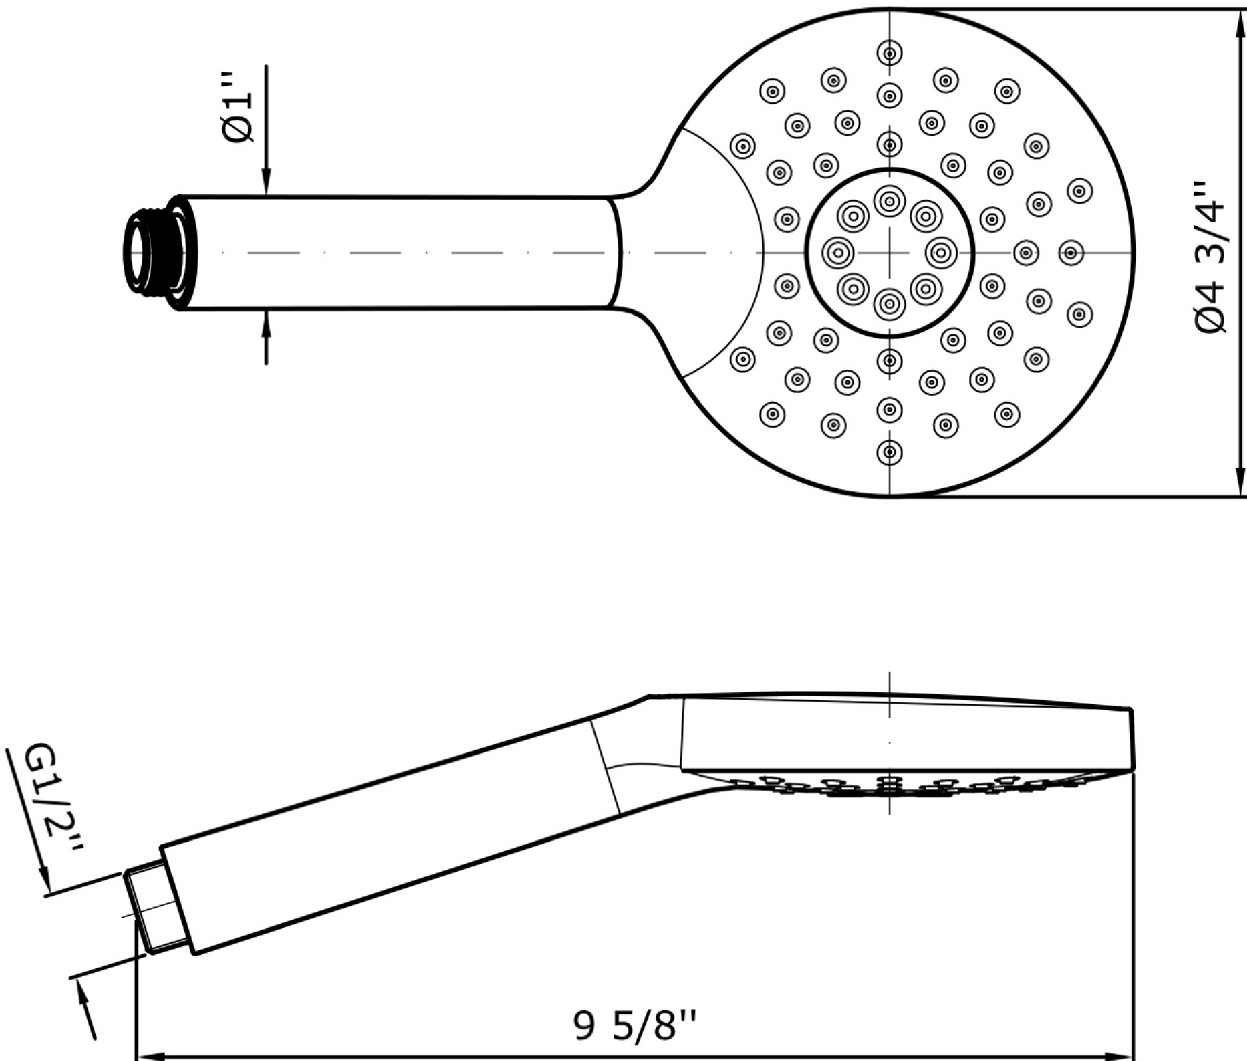

## SHOWER

Z94740

Handshower 3 jets.

ABS handshower 3 jets, with anti-limescale system.

## SHOWER

Z94740

Disegno Complessivo / Overall Drawing

## SHOWER

Z94740

Flowrates (GPM)

PRESSURE	gal/min (14.5 PSI)	gal/min (29 PSI)	gal/min (43.51 PSI)	gal/min (58.01 PSI)	gal/min (72.51 PSI)
GETTO A PIOGGIA P1 SPRINKLE JET	1,452	2,06	2,588	3,011	3,434
GETTO CORPOSO P2 STRONG JET	1,637	2,377	3,064	3,566	4,041
GETTO ENERGETICO P3 ENERGETIC JET	1,32	1,928	2,377	2,747	3,117
P4					
P5					

## SHOWER

Z94740

Pesi e Misure / Weights and Sizes

Peso ( Kg ) Weight ( lb )	0,27 ( Kg )	0,60 ( lb )
Volume test ( dc3 ) - ( in3 )	1,26 ( dc3 )	76,89 ( in3 )
h ( mm ) - ( in )	70,00 ( mm )	2,76 ( in )
L1 ( mm ) - ( in )	82,00 ( mm )	3,23 ( in )
L2 ( mm ) - ( in )	218,00 ( mm )	8,58 ( in )