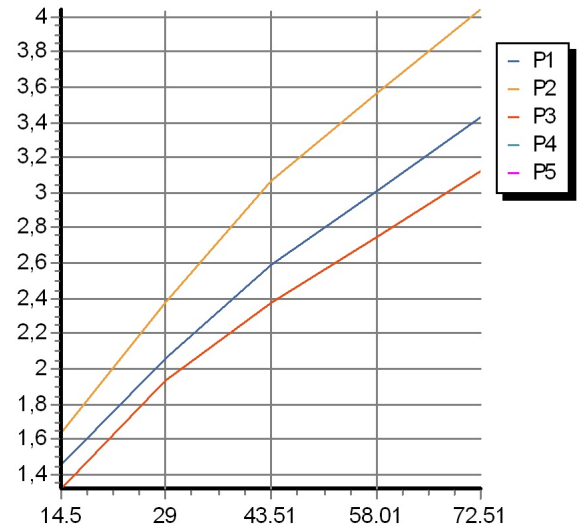

## SHOWER

Z94740

Disegno Complessivo / Overall Drawing

## SHOWER

Z94740

Flowrates (GPM)

PRESSURE	gal/min (14.5 PSI)	gal/min (29 PSI)	gal/min (43.51 PSI)	gal/min (58.01 PSI)	gal/min (72.51 PSI)
GETTO A PIOGGIA P1 SPRINKLE JET	1,452	2,06	2,588	3,011	3,434
GETTO CORPOSO P2 STRONG JET	1,637	2,377	3,064	3,566	4,041
GETTO ENERGETICO P3 ENERGETIC JET	1,32	1,928	2,377	2,747	3,117
P4					
P5					

## SHOWER

Z94740

Pesi e Misure / Weights and Sizes

Peso ( Kg ) Weight ( lb )	0,27 ( Kg )	0,60 ( lb )
Volume test ( dc3 ) - ( in3 )	1,26 ( dc3 )	76,89 ( in3 )
h ( mm ) - ( in )	70,00 ( mm )	2,76 ( in )
L1 ( mm ) - ( in )	82,00 ( mm )	3,23 ( in )
L2 ( mm ) - ( in )	218,00 ( mm )	8,58 ( in )