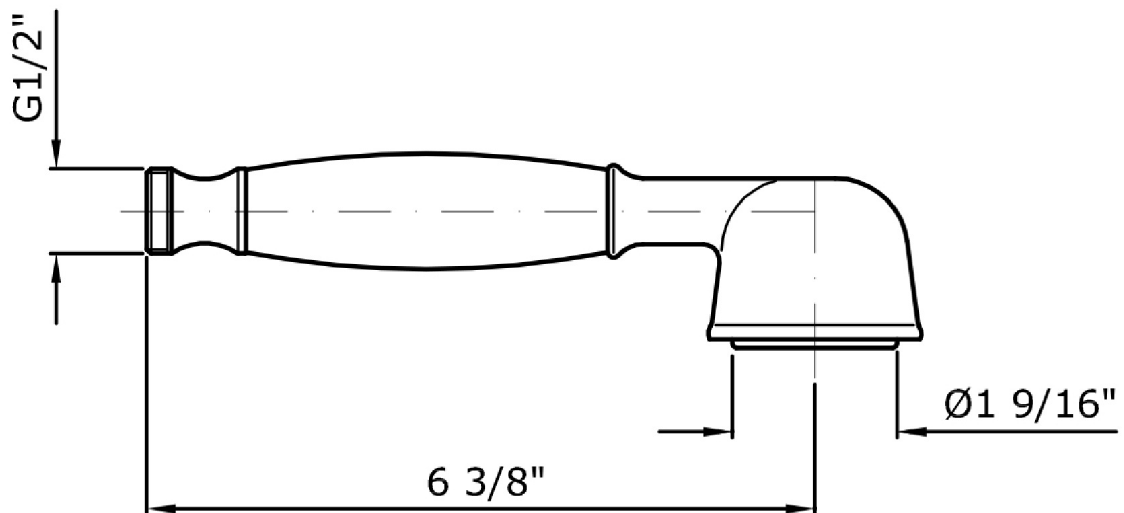

SHOWER

Z9472P.1900C Handshower simple jet.

Brass handshower simple jet, with ceramic handle.

Finiture / Finishes

Chrome

Polished Nickel

C8

Gold

C40

Brushed Gold

C41

SHOWER

Z9472P.1900C Disegno Complessivo / Overall Drawing

SHOWER

Z9472P.1900C Certificazioni / Certifications

USA

CSA

SHOWER

Z9472P.1900C Pesì e Misure / Weights and Sizes

Peso (Kg) Weight (lb)	0,35 (Kg)	0,77 (lb)
Volume test (dc3) - (in3)	1,26 (dc3)	76,89 (in3)
h (mm) - (in)	70,00 (mm)	2,76 (in)
L1 (mm) - (in)	82,00 (mm)	3,23 (in)
L2 (mm) - (in)	218,00 (mm)	8,58 (in)