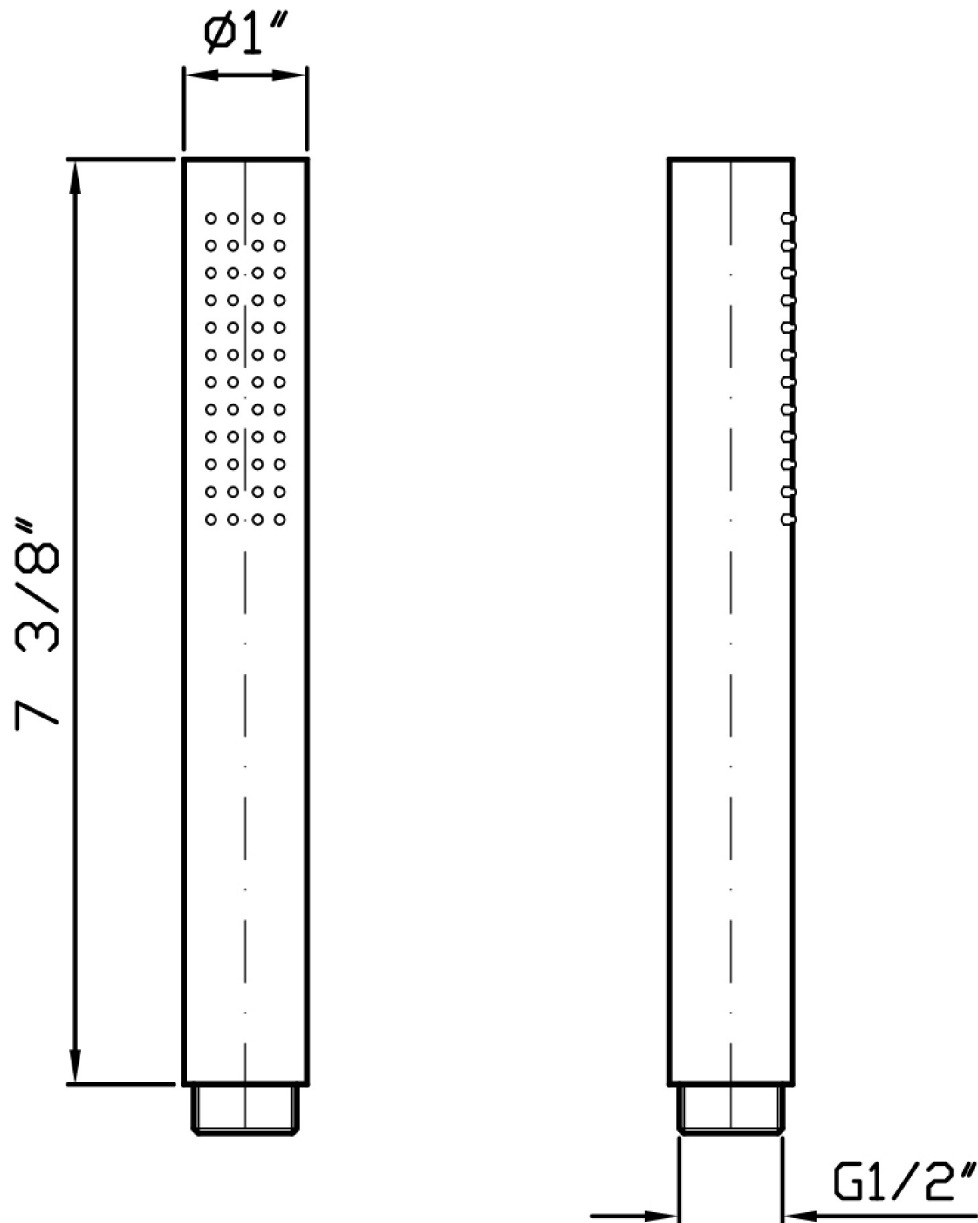

SHOWER

Z94727

Handshower simple jet.

ABS handshower simple jet with anti-limescale system.

Finiture / Finishes

Chrome

Brushed Nickel

C3

SHOWER

Z94727

Disegno Complessivo / Overall Drawing

SHOWER

Z94727

Flowrates (GPM)

PRESSURE	gal/min (14.5 PSI)	gal/min (29 PSI)	gal/min (43.51 PSI)	gal/min (58.01 PSI)	gal/min (72.51 PSI)
DOCCETTA HANDSHOWER <i>P1</i>	0,845	1,188	1,452	1,69	1,875
<i>P2</i>					
<i>P3</i>					
<i>P4</i>					
<i>P5</i>					

SHOWER

Z94727

Pesi e Misure / Weights and Sizes

Peso (Kg) Weight (lb)	0,14 (Kg)	0,31 (lb)
Volume test (dc3) - (in3)	1,15 (dc3)	70,18 (in3)
h (mm) - (in)	45,00 (mm)	1,77 (in)
L1 (mm) - (in)	134,00 (mm)	5,28 (in)
L2 (mm) - (in)	190,00 (mm)	7,48 (in)