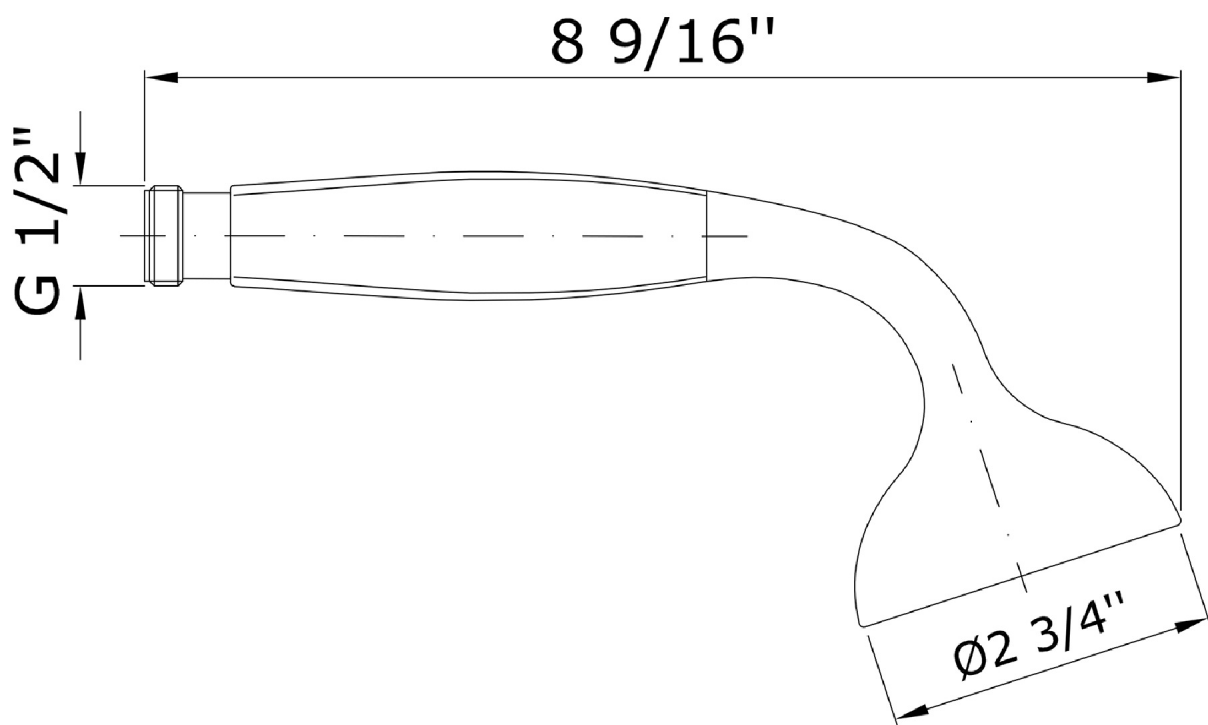

Marchio / Brand ZUCCHETTI

SHOWER ACCESSORIES

SHOWER

Z94719.1900 Handshower, simple jet.

Brass handshower, simple jet.

Finiture / Finishes

Chrome

Brushed Nickel

Z94719.1900 Disegno Complessivo / Overall Drawing

SHOWER

Z94719.1900 Pesì e Misure / Weights and Sizes

Peso (Kg) Weight (lb)	0,56 (Kg)	1,23 (lb)
Volume test (dc3) - (in3)	1,98 (dc3)	120,83 (in3)
h (mm) - (in)	80,00 (mm)	3,15 (in)
L1 (mm) - (in)	105,00 (mm)	4,13 (in)
L2 (mm) - (in)	235,00 (mm)	9,25 (in)