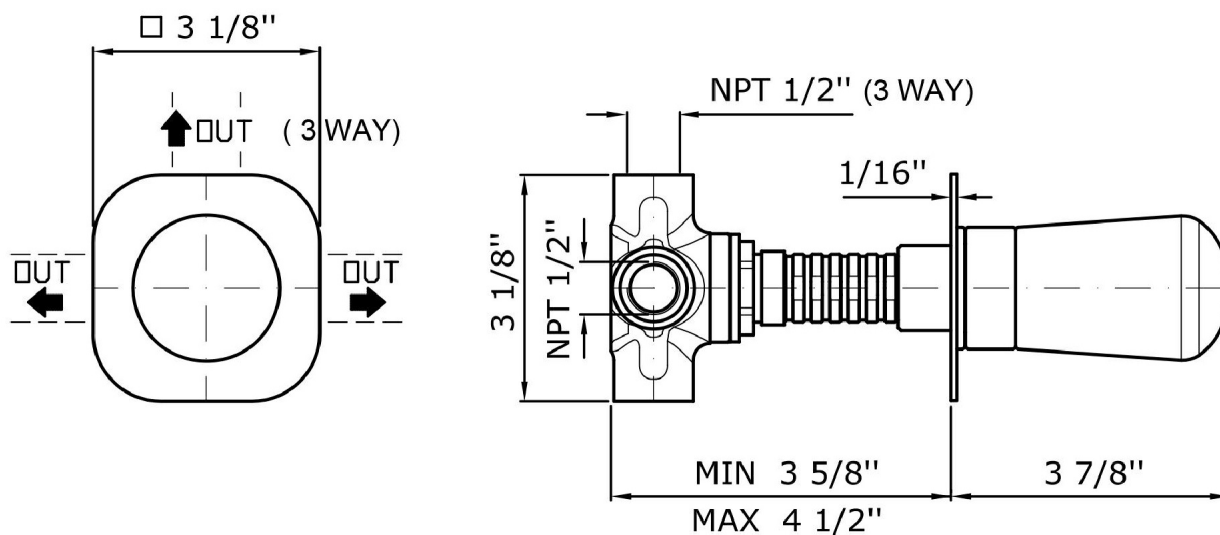

Brand ZUCCHETTI

Class MISCELLANEOUS

NUDE

Z94604.1900 Overall Drawing