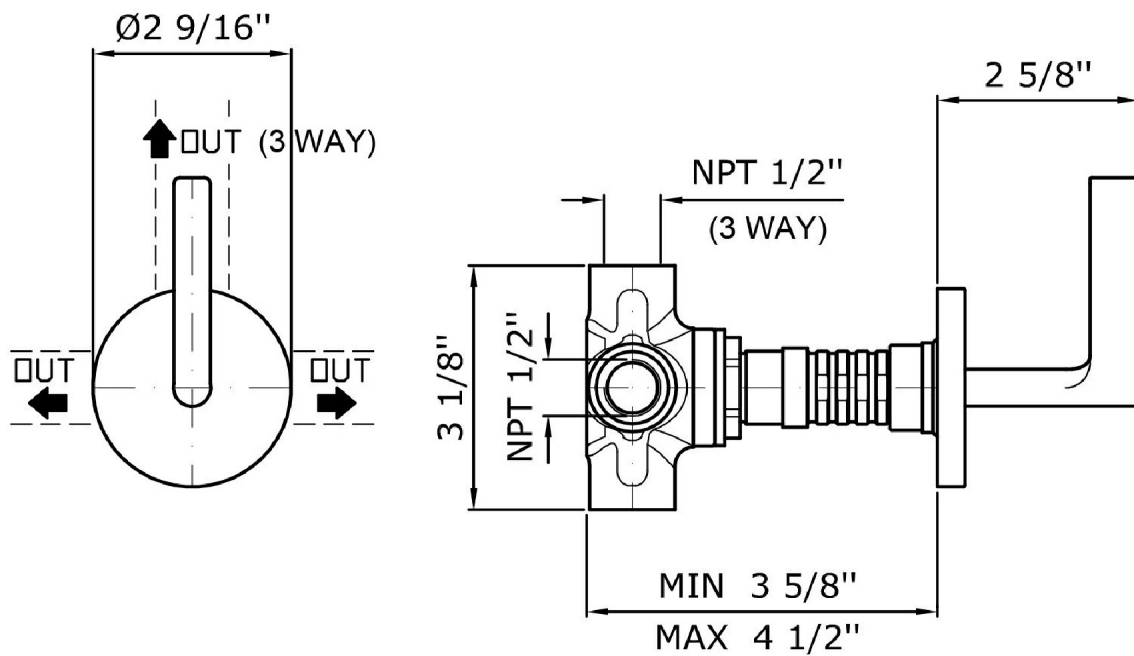

Z94599.1900 Overall Drawing

Brand ZUCCHETTI

Class MISCELLANEOUS

SIMPLY BEAUTIFUL

Z94599.1900 Weights and Sizes

Weight (lb)	0,59 (Kg)	1,300714 (lb)
Volume (dc3) - (in3)	0,91 (dc3)	0,000056 (in3)
h (mm) - (in)	66 (mm)	2,5984266 (in)
L1 (mm) - (in)	111 (mm)	4,3700811 (in)
L2 (mm) - (in)	123 (mm)	4,8425223 (in)