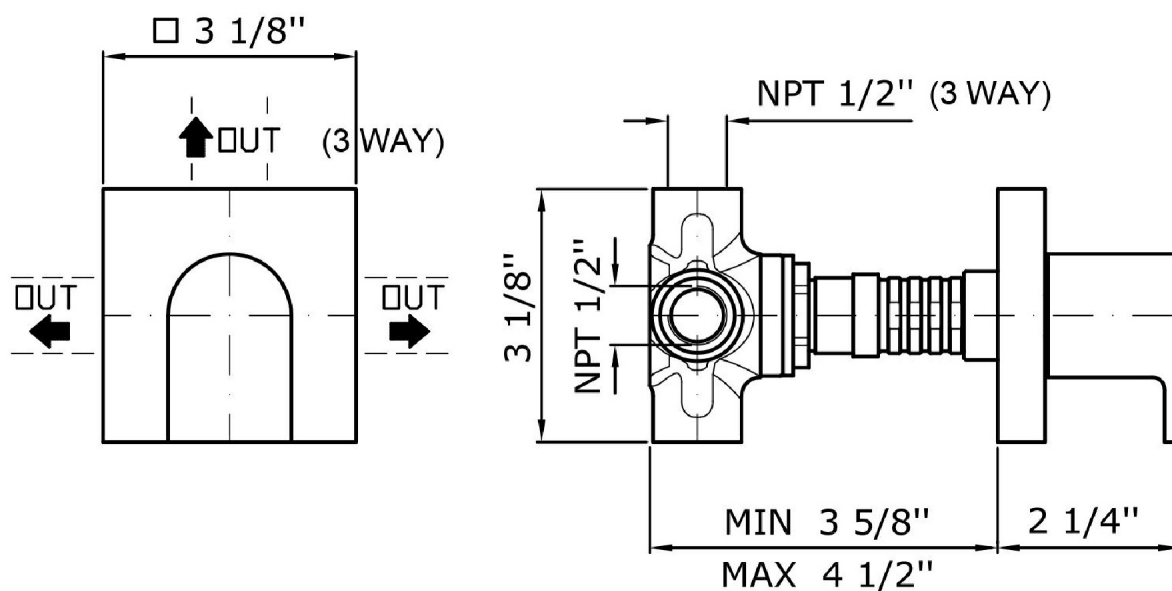

Z94593.1900 Overall Drawing

Brand ZUCCHETTI

Class MISCELLANEOUS

HIM

Z94593.1900 Weights and Sizes

Weight (lb)	1,23 (Kg)	2,711658 (lb)
Volume (dc3) - (in3)	3,32 (dc3)	0,000203 (in3)
h (mm) - (in)	93 (mm)	3,6614193 (in)
L1 (mm) - (in)	162 (mm)	6,3779562 (in)
L2 (mm) - (in)	220 (mm)	8,661422 (in)