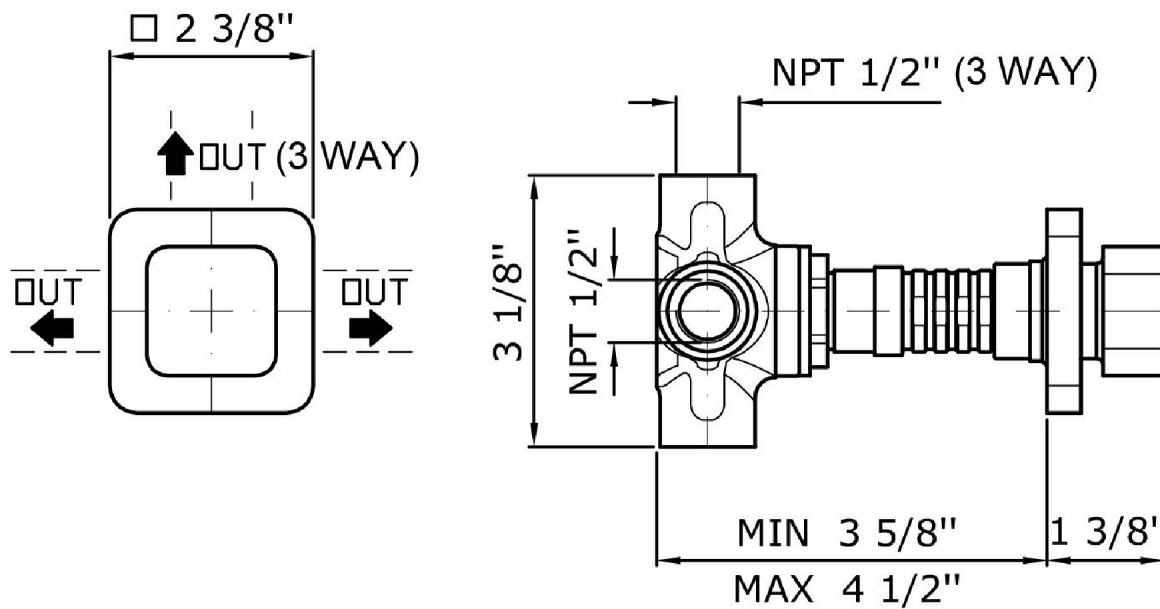

Brand ZUCCHETTI

Class

MISCELLANEOUS

SOFT

Z94592.1900 Overall Drawing