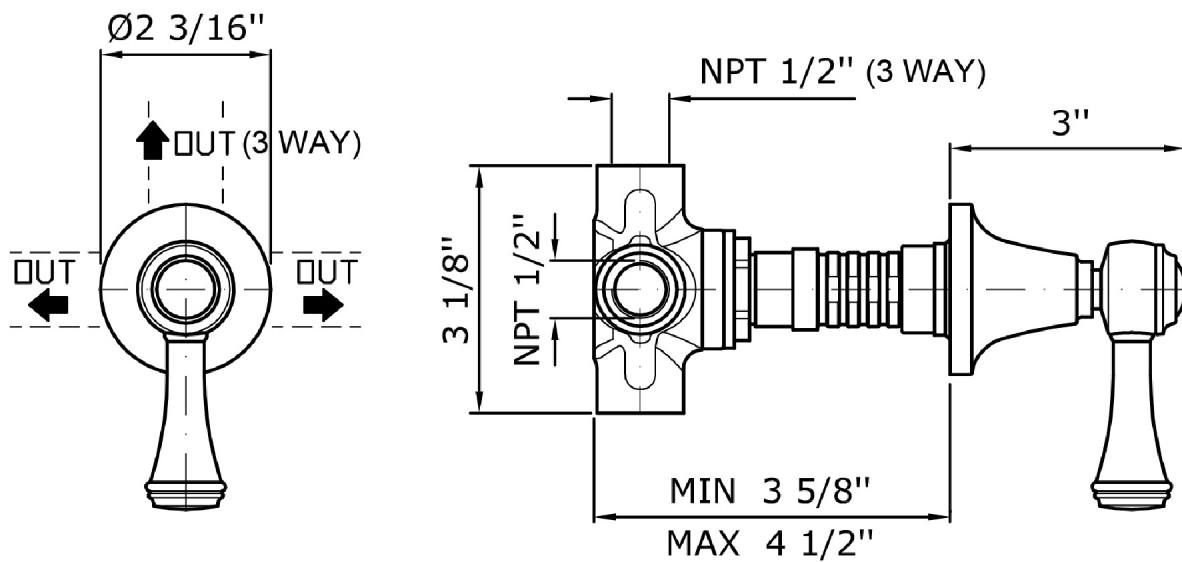

AGORÀ

Z94590.1900 Disegno Complessivo / Overall Drawing