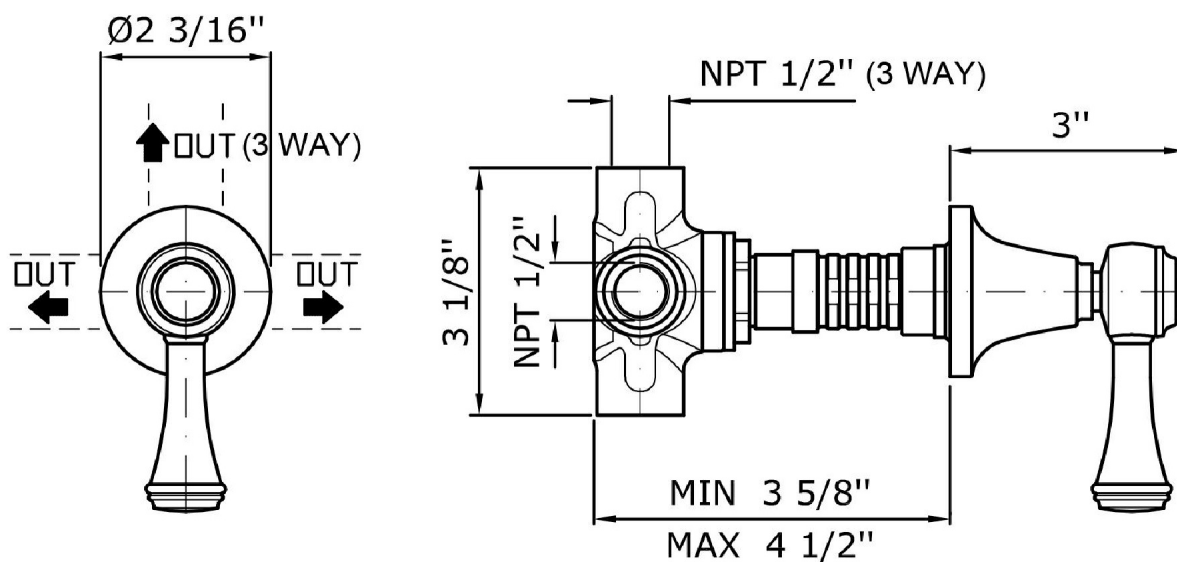

Brand ZUCCHETTI

Class

MISCELLANEOUS

AGORÀ

Z94589.1900 Overall Drawing