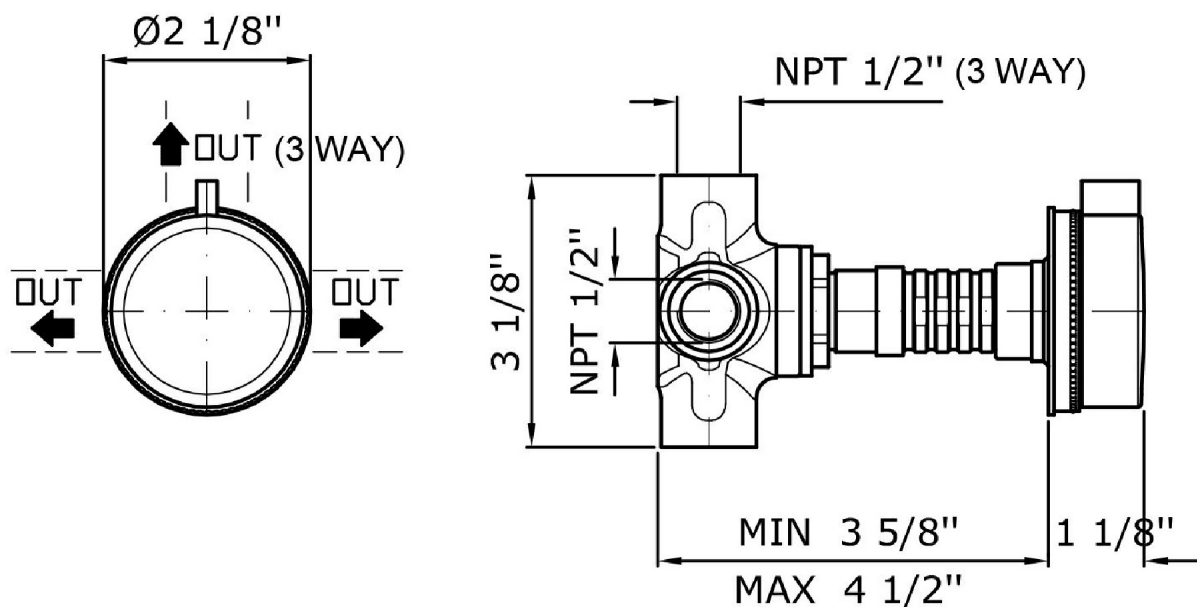

Brand ZUCCHETTI

Class

MISCELLANEOUS

SAVOIR

Z94587.1900CN Overall Drawing