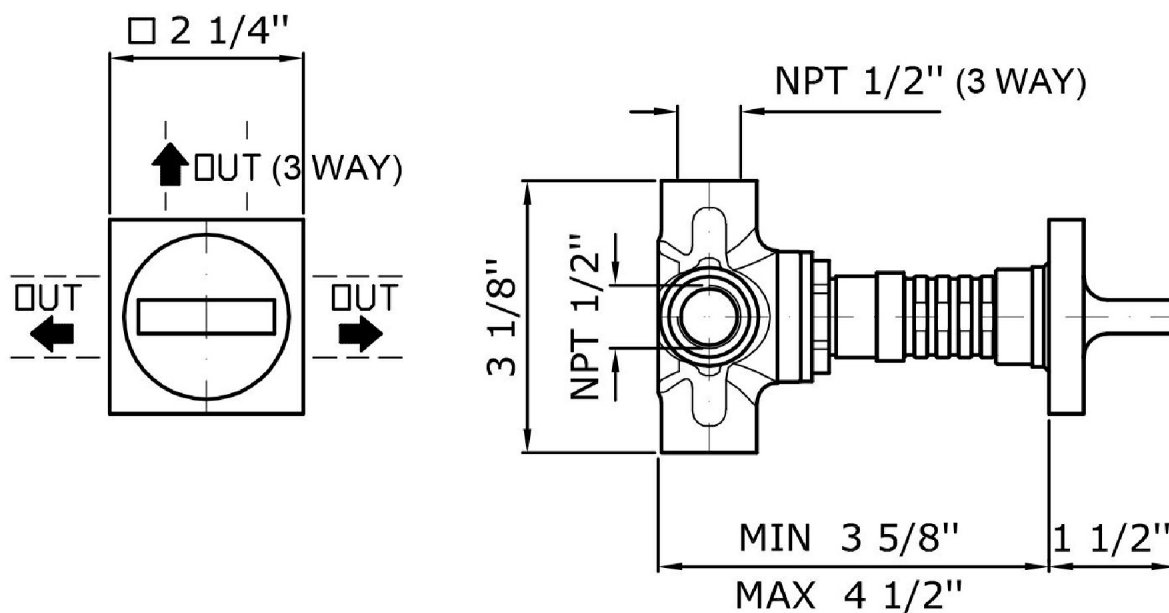

Class

MISCELLANEOUS

AGUABLU

Z94586.1900 Overall Drawing

Brand ZUCCHETTI

Class MISCELLANEOUS

AGUABLU

Z94586.1900 Weights and Sizes

| | | |
|--------------------------|--------------|------------------|
| Weight (lb) | 0,58 (Kg) | 1,278668 (lb) |
| Volume (dc3) - (in3) | 0,91 (dc3) | 0,000056 (in3) |
| h (mm) - (in) | 66 (mm) | 2,5984266 (in) |
| L1 (mm) - (in) | 111 (mm) | 4,3700811 (in) |
| L2 (mm) - (in) | 123 (mm) | 4,8425223 (in) |