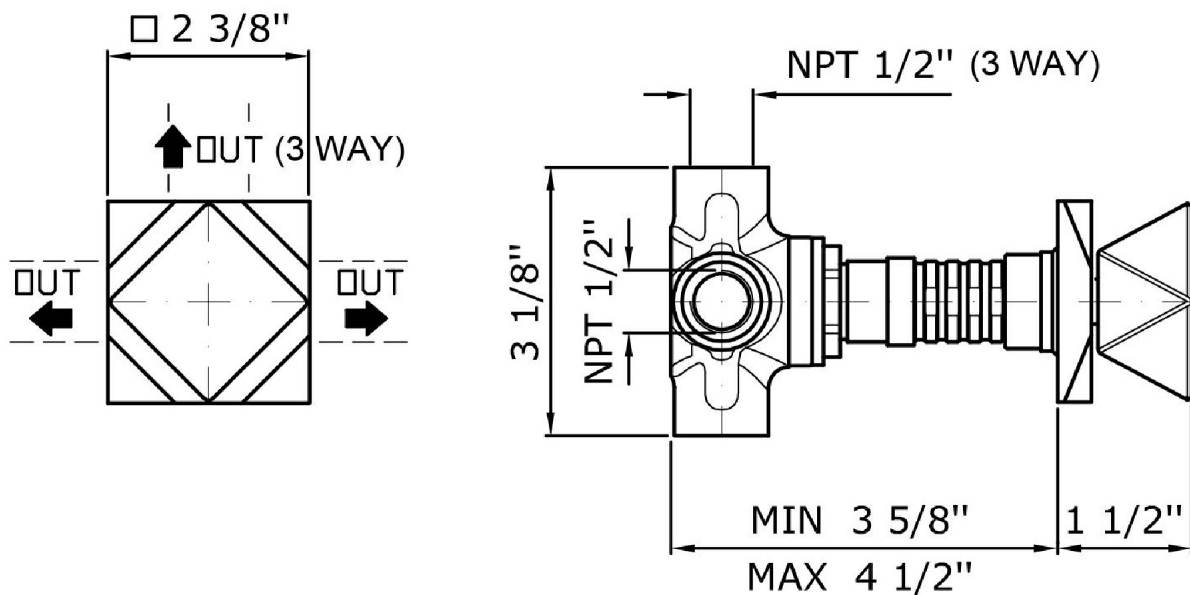

Brand ZUCCHETTI

Class

MISCELLANEOUS

WOSH

Z94584.1900 Overall Drawing