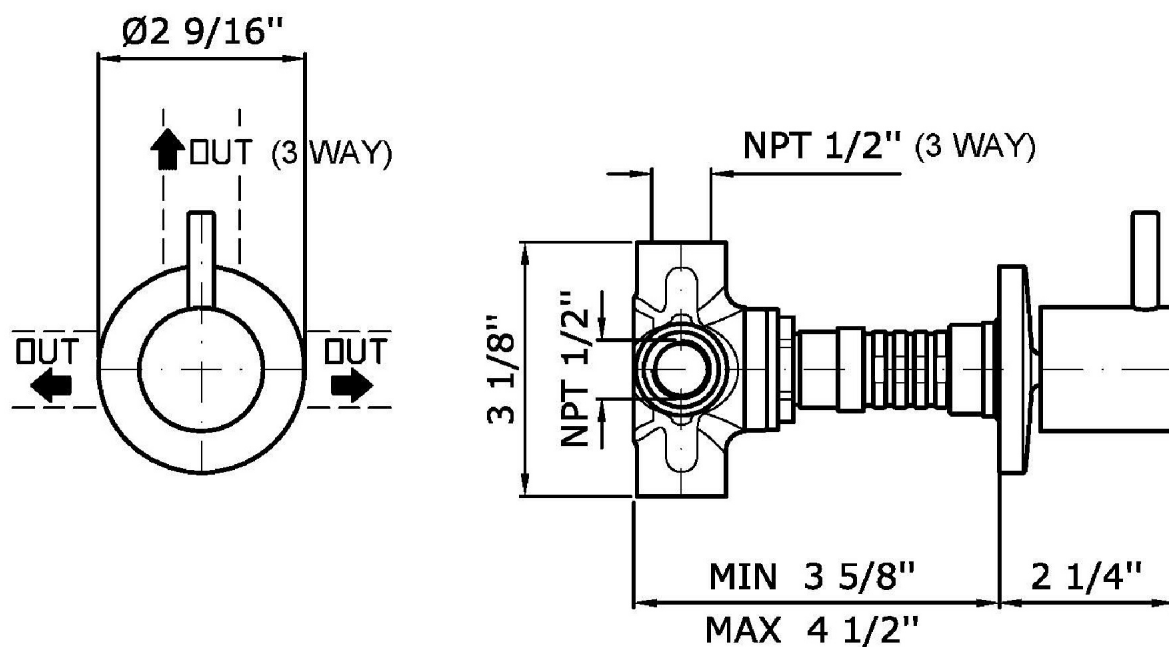

ISY

Z94582.1900 Overall Drawing