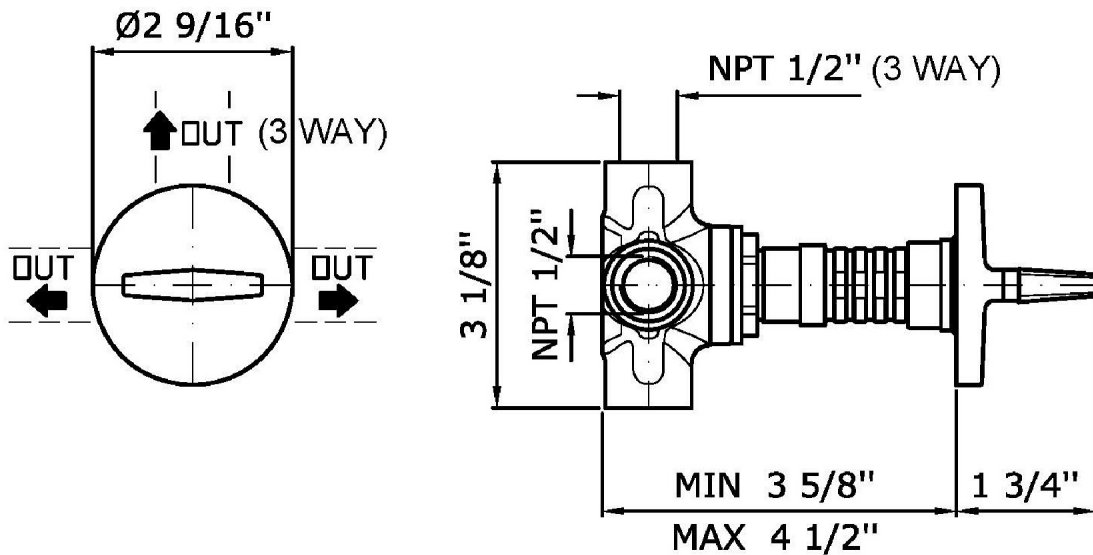

Rough-in _ 3 way diverter

Finishes

Chrome

Brand ZUCCHETTI

Class

MISCELLANEOUS

ISY

Z94580.1900 Overall Drawing

Brand ZUCCHETTI

Class MISCELLANEOUS

ISY

Z94580.1900 Weights and Sizes

Weight (lb)	0,54 (Kg)	1,190484 (lb)
Volume (dc3) - (in3)	0,91 (dc3)	0,000056 (in3)
h (mm) - (in)	66 (mm)	2,5984266 (in)
L1 (mm) - (in)	111 (mm)	4,3700811 (in)
L2 (mm) - (in)	123 (mm)	4,8425223 (in)