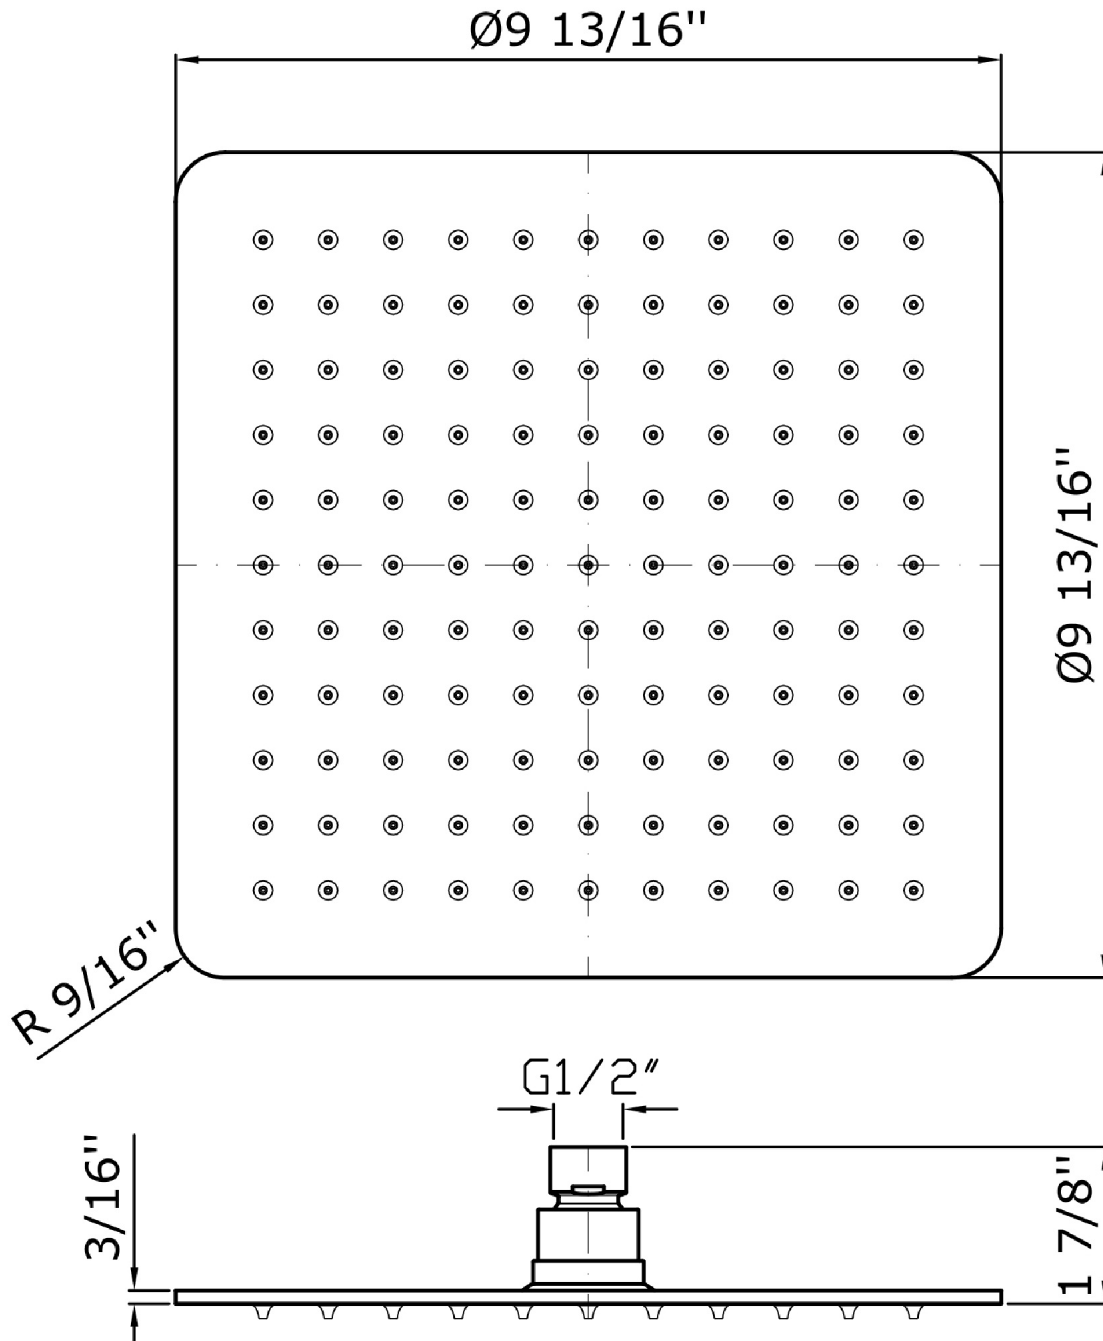

SHOWER

Z94274

9 13/16" x 9 13/16" shower head simple jet.

9 13/16" x 9 13/16" stainless steel shower head simple jet, with anti-limescale system. 3/16" thickness. Mamimum flowrate requ

Finiture / Finishes

Chrome

SHOWER

Z94274

Disegno Complessivo / Overall Drawing

SHOWER

Z94274

Pesi e Misure / Weights and Sizes

| | | |
|-------------------------------|---------------|----------------|
| Peso (Kg) Weight (lb) | 2,00 (Kg) | 4,41 (lb) |
| Volume test (dc3) - (in3) | 8,65 (dc3) | 527,86 (in3) |
| h (mm) - (in) | 90,00 (mm) | 3,54 (in) |
| L1 (mm) - (in) | 420,00 (mm) | 16,54 (in) |
| L2 (mm) - (in) | 420,00 (mm) | 16,54 (in) |