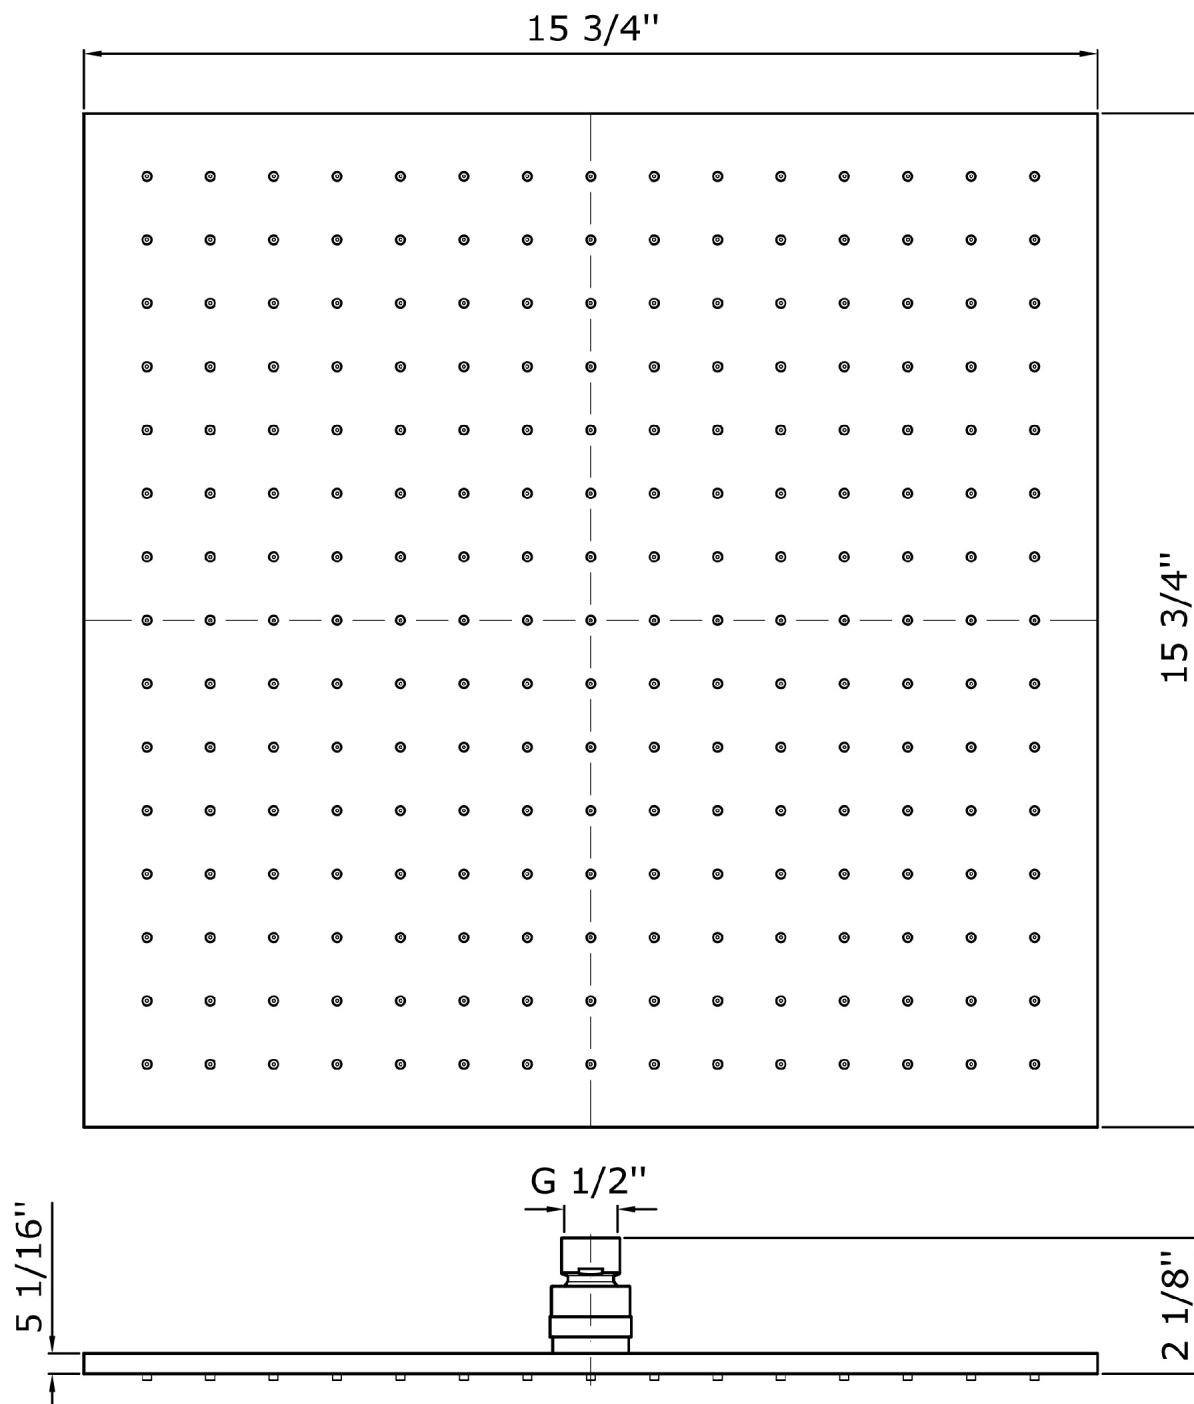

SHOWER

Z94270.1900 15 3/4" x 15 3/4" brass shower head simple jet.

15 3/4" x 15 3/4" brass shower head simple jet, with anti-limescale system. 5/16" thickness. Inspectionable. Flowrate 1,5 GPM.

Finiture / Finishes

SHOWER

Z94270.1900 Disegno Complessivo / Overall Drawing

SHOWER

Z94270.1900 Pesì e Misure / Weights and Sizes

Peso (Kg) Weight (lb)	2,10 (Kg)	4,63 (lb)
Volume test (dc3) - (in3)	8,65 (dc3)	527,86 (in3)
h (mm) - (in)	90,00 (mm)	3,54 (in)
L1 (mm) - (in)	420,00 (mm)	16,54 (in)
L2 (mm) - (in)	420,00 (mm)	16,54 (in)