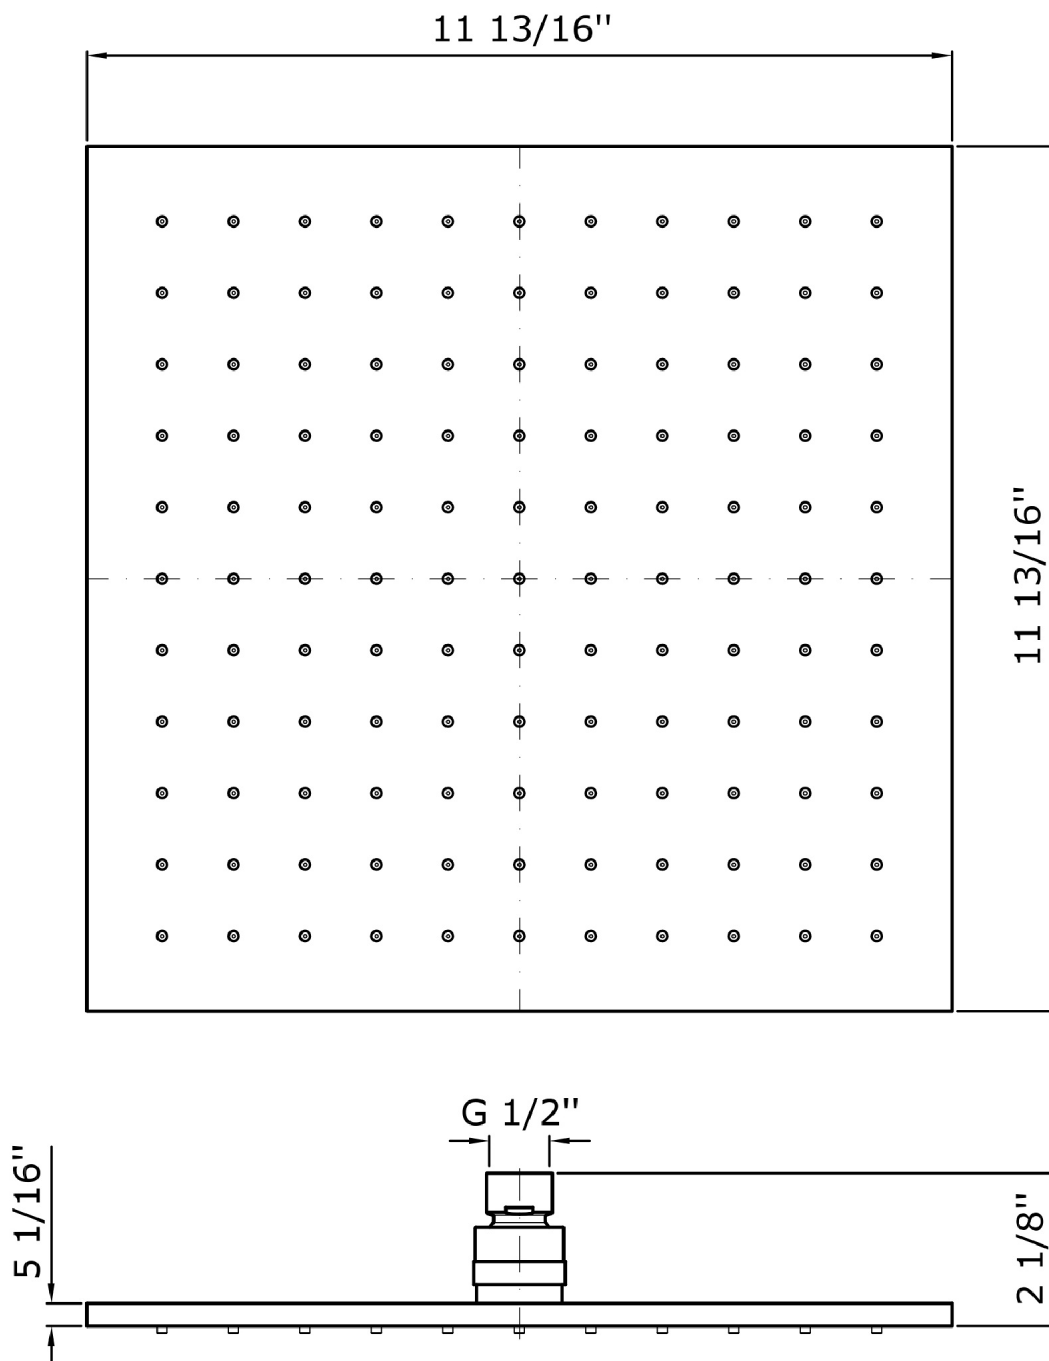

## SHOWER

Z94269.1900

11 13/16" x 11 13/16" brass shower head simple jet.

11 13/16" x 11 13/16" brass shower head simple jet, with anti-limescale system. 5/16" thickness. Inspectionable. Flowrate 1,5 G

## SHOWER

Z94269.1900

Disegno Complessivo / Overall Drawing

### Z94269.1900 Pesì e Misure / Weights and Sizes

Peso ( Kg ) Weight ( lb )	2,00 ( Kg )	4,41 ( lb )
Volume test ( dc3 ) - ( in3 )	8,65 ( dc3 )	527,86 ( in3 )
h ( mm ) - ( in )	90,00 ( mm )	3,54 ( in )
L1 ( mm ) - ( in )	420,00 ( mm )	16,54 ( in )
L2 ( mm ) - ( in )	420,00 ( mm )	16,54 ( in )