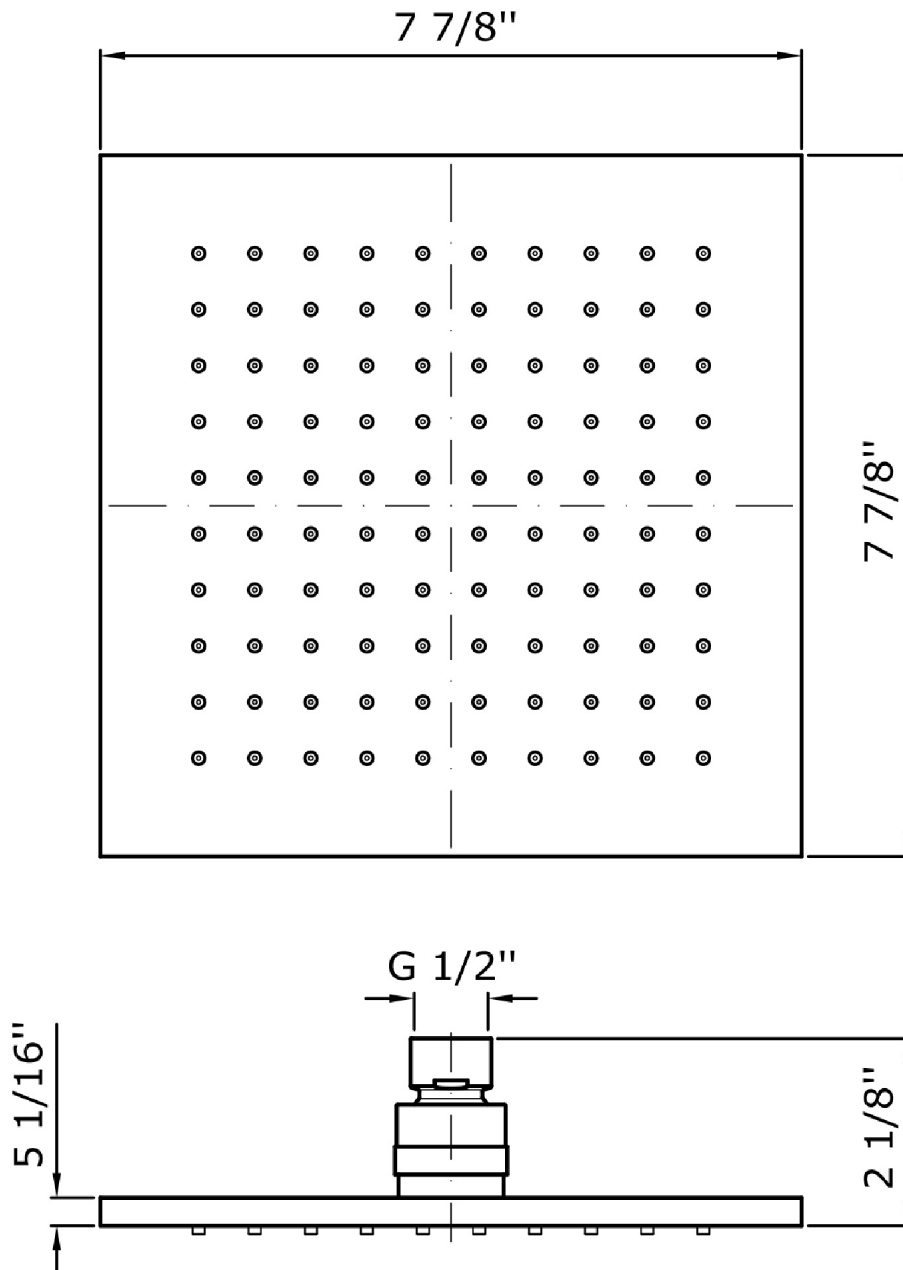

SHOWER

Z94268.1900

7 7/8" x 7 7/8" brass shower head simple jet.

7 7/8" x 7 7/8" brass shower head simple jet, with anti-limescale system. 5/16" thickness. Inspectionable. Flowrate 1,5 GPM.

Finiture / Finishes

SHOWER

Z94268.1900 Disegno Complessivo / Overall Drawing

SHOWER

Z94268.1900 Pesì e Misure / Weights and Sizes

Peso (Kg) Weight (lb)	1,90 (Kg)	4,19 (lb)
Volume test (dc3) - (in3)	8,65 (dc3)	527,86 (in3)
h (mm) - (in)	90,00 (mm)	3,54 (in)
L1 (mm) - (in)	420,00 (mm)	16,54 (in)
L2 (mm) - (in)	420,00 (mm)	16,54 (in)