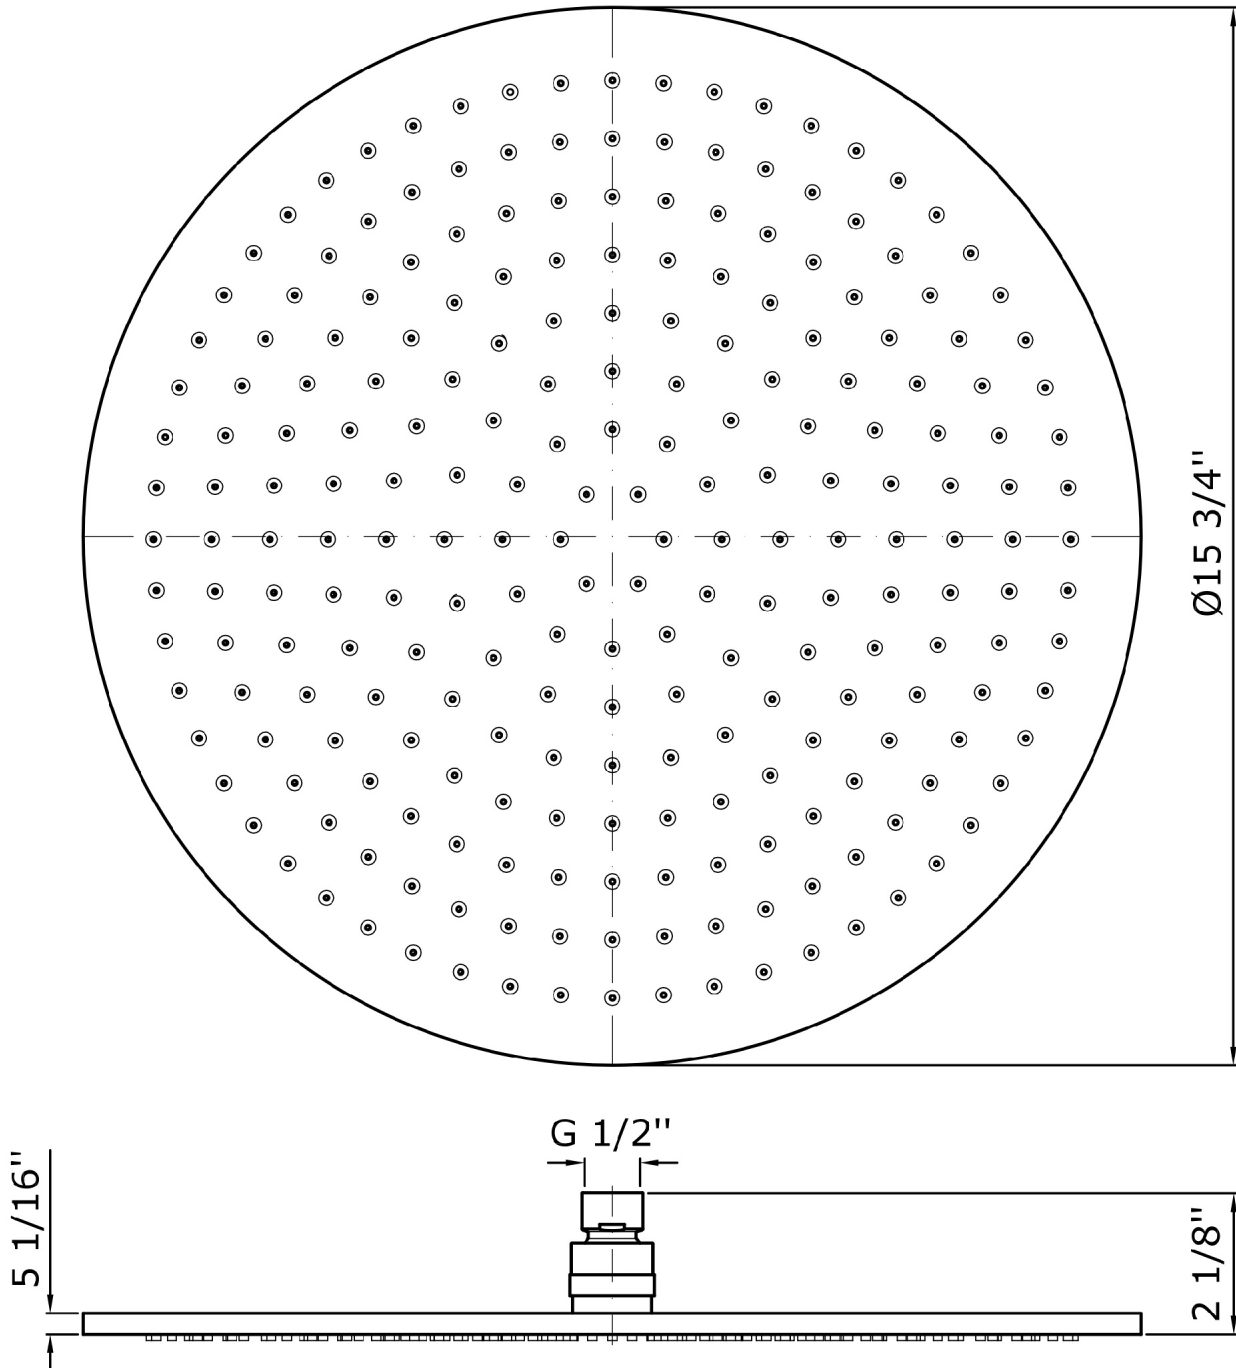

SHOWER

Z94267.1900 Ø 15 3/4" brass shower head.

Ø 15 3/4" brass shower head, with anti-limescale system. 5/16 " thickness. Inspectionable. Flowrate 1,5 GPM.

Finiture / Finishes

	 C3	 C8	 C40	 C41	 C50	 C51
Chrome	Brushed Nickel	Polished Nickel	Gold	Brushed Gold	Metal Black	Brushed Metal Black
 P70	 W1	 N1	 N7			
PVD Rose Gold	Embossed Matt White	Embossed Matt Black	Soft Touch Black			

SHOWER

Z94267.1900 Disegno Complessivo / Overall Drawing

SHOWER

Z94267.1900 Pesì e Misure / Weights and Sizes

Peso (Kg) Weight (lb)	2,10 (Kg)	4,63 (lb)
Volume test (dc3) - (in3)	8,65 (dc3)	527,86 (in3)
h (mm) - (in)	90,00 (mm)	3,54 (in)
L1 (mm) - (in)	420,00 (mm)	16,54 (in)
L2 (mm) - (in)	420,00 (mm)	16,54 (in)