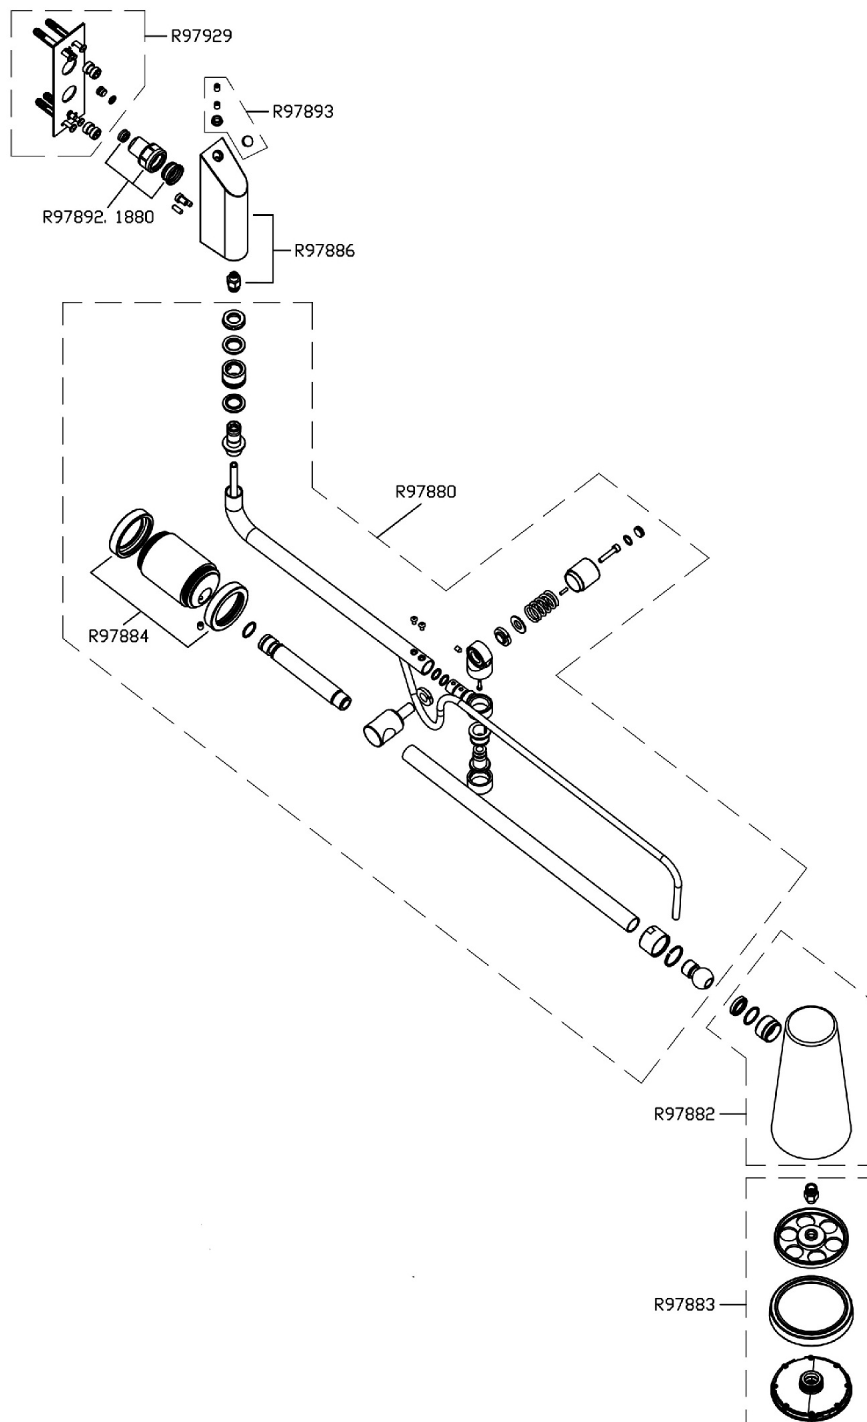

SHOWER

Z94250.1900

Wall mounted shower head with 2 adjustable arms.

Wall mounted shower head with 2 adjustable arms, central junction, counterweight and floating joint at the base of the shower head.

Finiture / Finishes

Chrome

Soft Touch Black

N7

SHOWER

Z94250.1900 Disegno Complessivo / Overall Drawing

SHOWER

Z94250.1900

Esplosi / Exploded

SHOWER

Z94250.1900

Certificazioni / Certifications

USA

IAPMO

SHOWER

Z94250.1900

Pesi e Misure / Weights and Sizes

Peso (Kg) Weight (lb)	7,50 (Kg)	16,53 (lb)
Volume test (dc3) - (in3)	41,77 (dc3)	2548,96 (in3)
h (mm) - (in)	110,00 (mm)	4,33 (in)
L1 (mm) - (in)	415,00 (mm)	16,34 (in)
L2 (mm) - (in)	915,00 (mm)	36,02 (in)