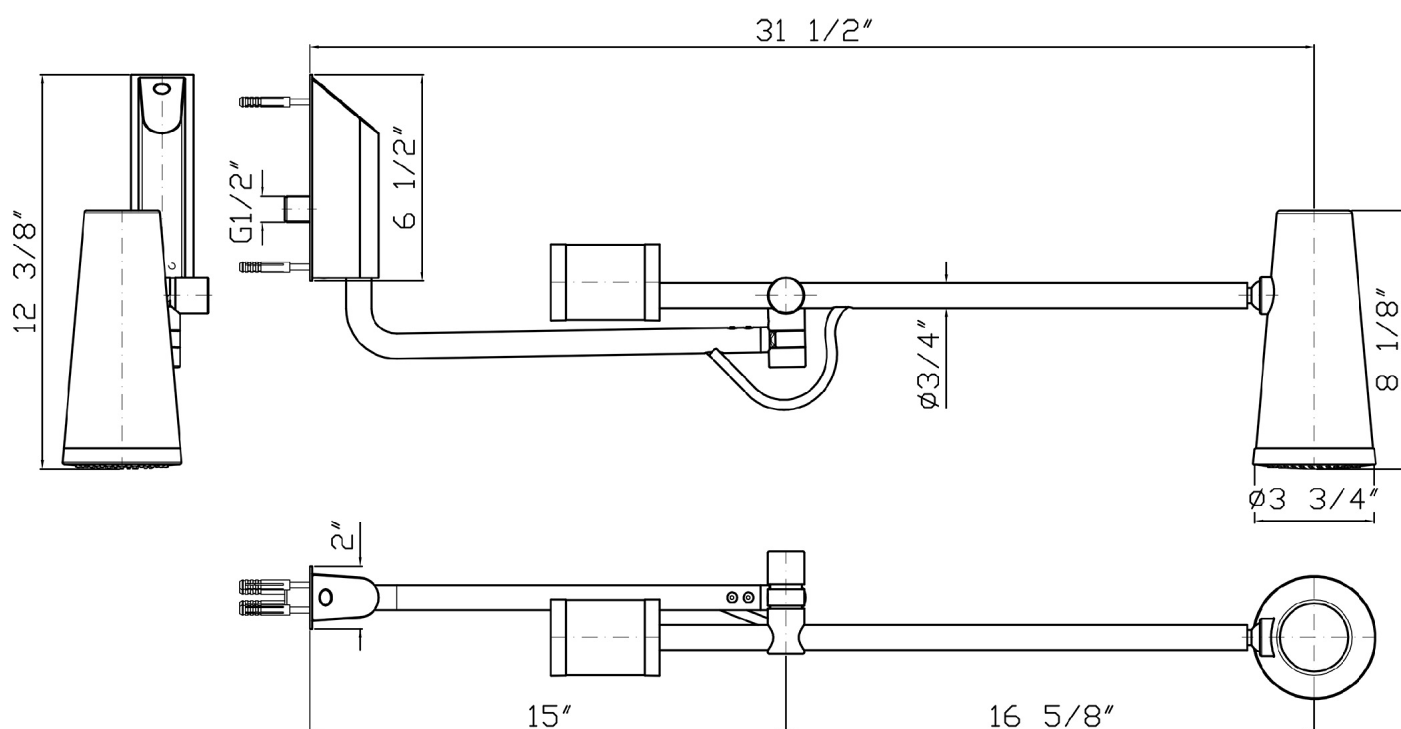

SHOWER

Z94250.1900 Disegno Complessivo / Overall Drawing