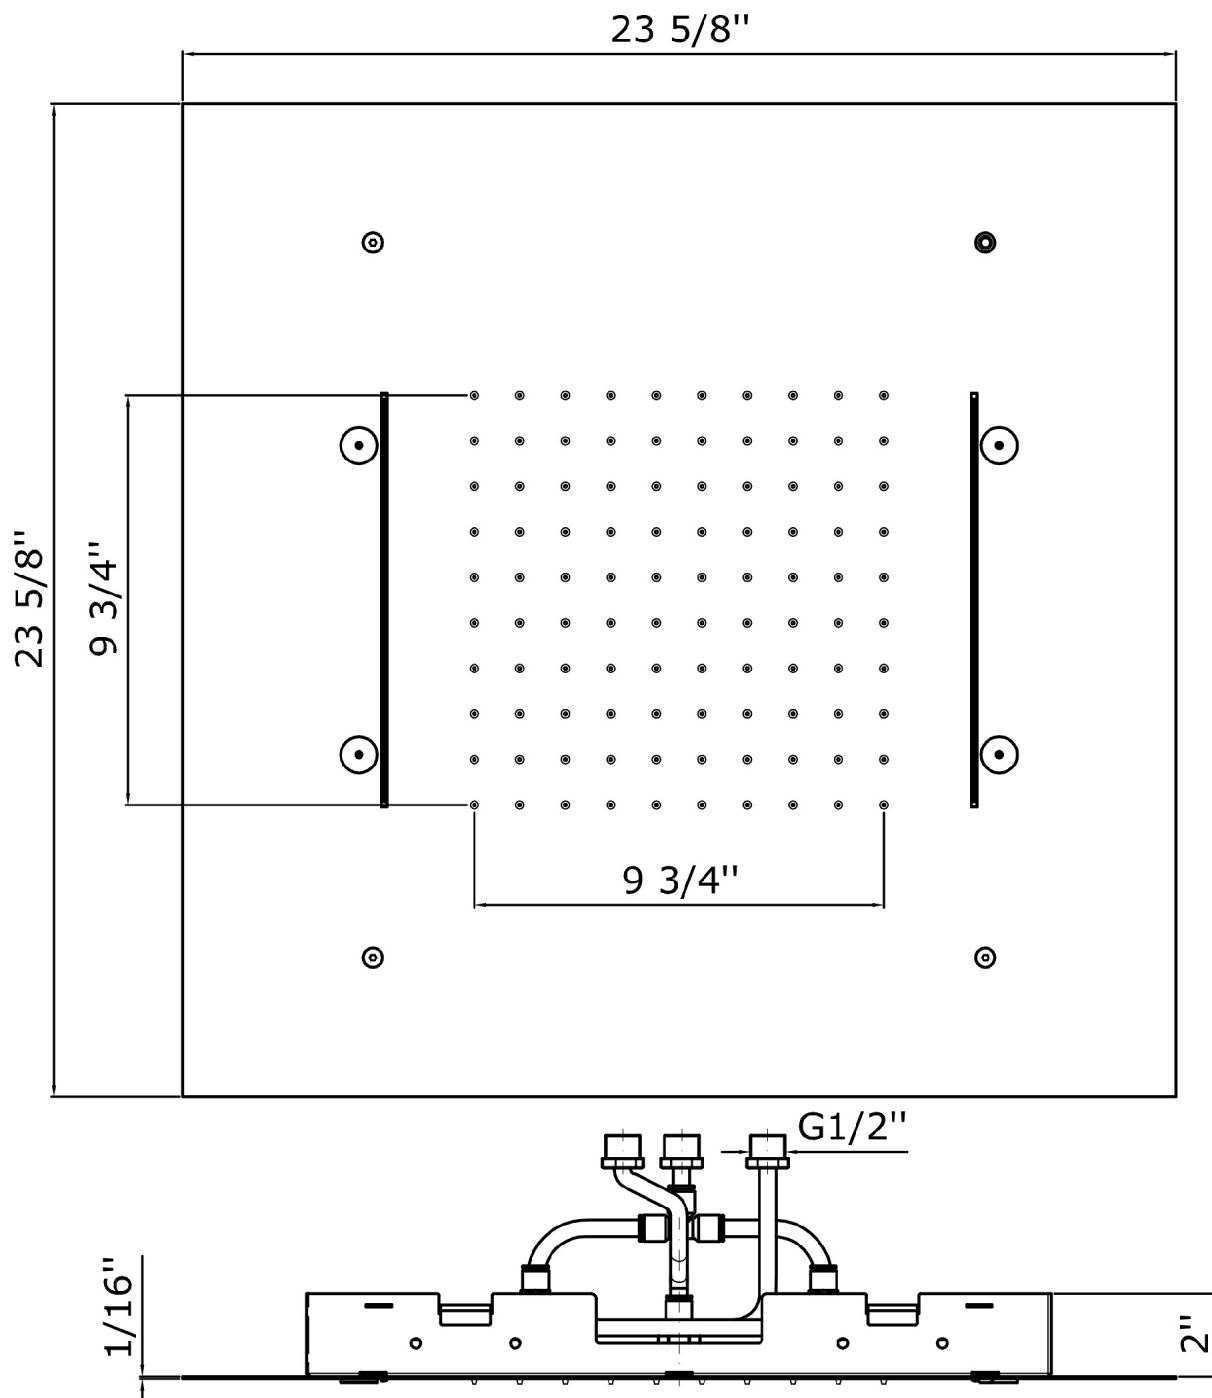

SHOWER

Z94230

23 5/8"x23 5/8" ceiling mounted multifunction shower system.

23 5/8" x23 5/8" ceiling mounted stainless steel multifunction system. Jets: rain, blade and atomising (spray). To be combined w

Finiture / Finishes

Chrome

Brushed Nickel

C3

SHOWER

Z94230

Disegno Complessivo / Overall Drawing

SHOWER

Z94230

Pesi e Misure / Weights and Sizes

Peso (Kg) Weight (lb)	10,00 (Kg)	22,05 (lb)
Volume test (dc3) - (in3)	33,19 (dc3)	2025,38 (in3)
h (mm) - (in)	80,00 (mm)	3,15 (in)
L1 (mm) - (in)	610,00 (mm)	24,02 (in)
L2 (mm) - (in)	680,00 (mm)	26,77 (in)