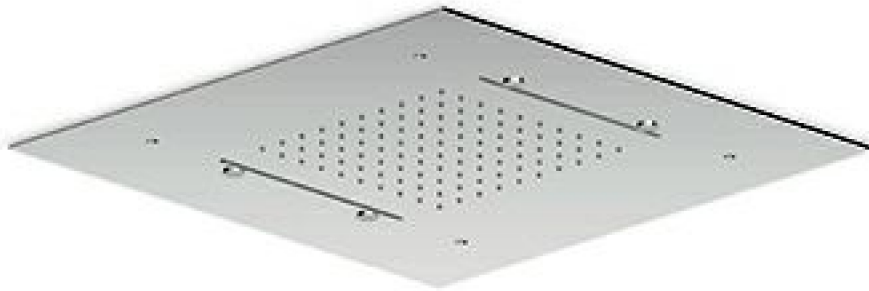

SHOWER

Z94230

23 5/8"x23 5/8" ceiling mounted multifunction shower system.

23 5/8" x23 5/8" ceiling mounted stainless steel multifunction system. Jets: rain, blade and atomising (spray). To be combined w

Finiture / Finishes

Chrome

Brushed Nickel

C3

SHOWER

Z94230

Disegno Complessivo / Overall Drawing

SHOWER

Z94230

Pesi e Misure / Weights and Sizes

Peso (Kg) Weight (lb)	10,00 (Kg)	22,05 (lb)
Volume test (dc3) - (in3)	33,19 (dc3)	2025,38 (in3)
h (mm) - (in)	80,00 (mm)	3,15 (in)
L1 (mm) - (in)	610,00 (mm)	24,02 (in)
L2 (mm) - (in)	680,00 (mm)	26,77 (in)