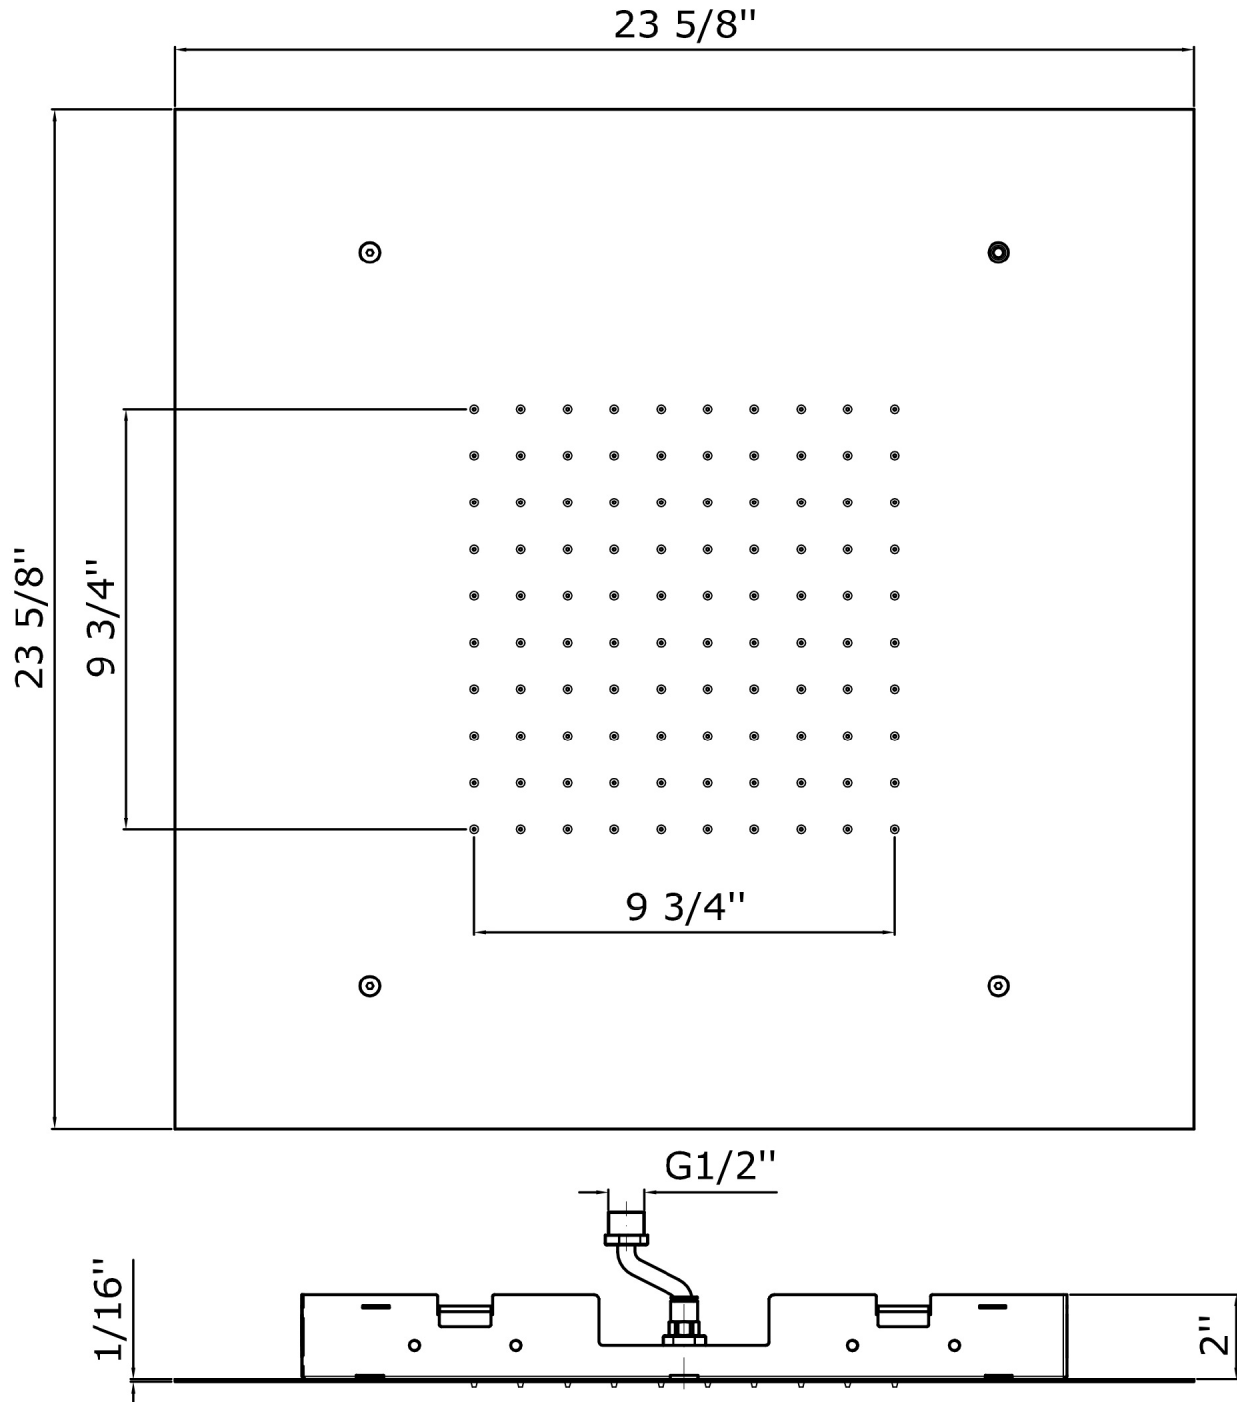

SHOWER

Z94228

23 5/8" x 23 5/8" ceiling mounted shower head.

23 5/8" x 23 5/8" ceiling mounted stainless steel rain shower head. Minimum flowrate requested: 3,2 GPM. Doesn't meet any US

Finiture / Finishes

Chrome

Brushed Nickel

C3

SHOWER

Z94228

Disegno Complessivo / Overall Drawing

SHOWER

Z94228

Pesi e Misure / Weights and Sizes

Peso (Kg) Weight (lb)	7,57 (Kg)	16,69 (lb)
Volume test (dc3) - (in3)	47,63 (dc3)	2906,44 (in3)
h (mm) - (in)	120,00 (mm)	4,72 (in)
L1 (mm) - (in)	630,00 (mm)	24,80 (in)
L2 (mm) - (in)	630,00 (mm)	24,80 (in)