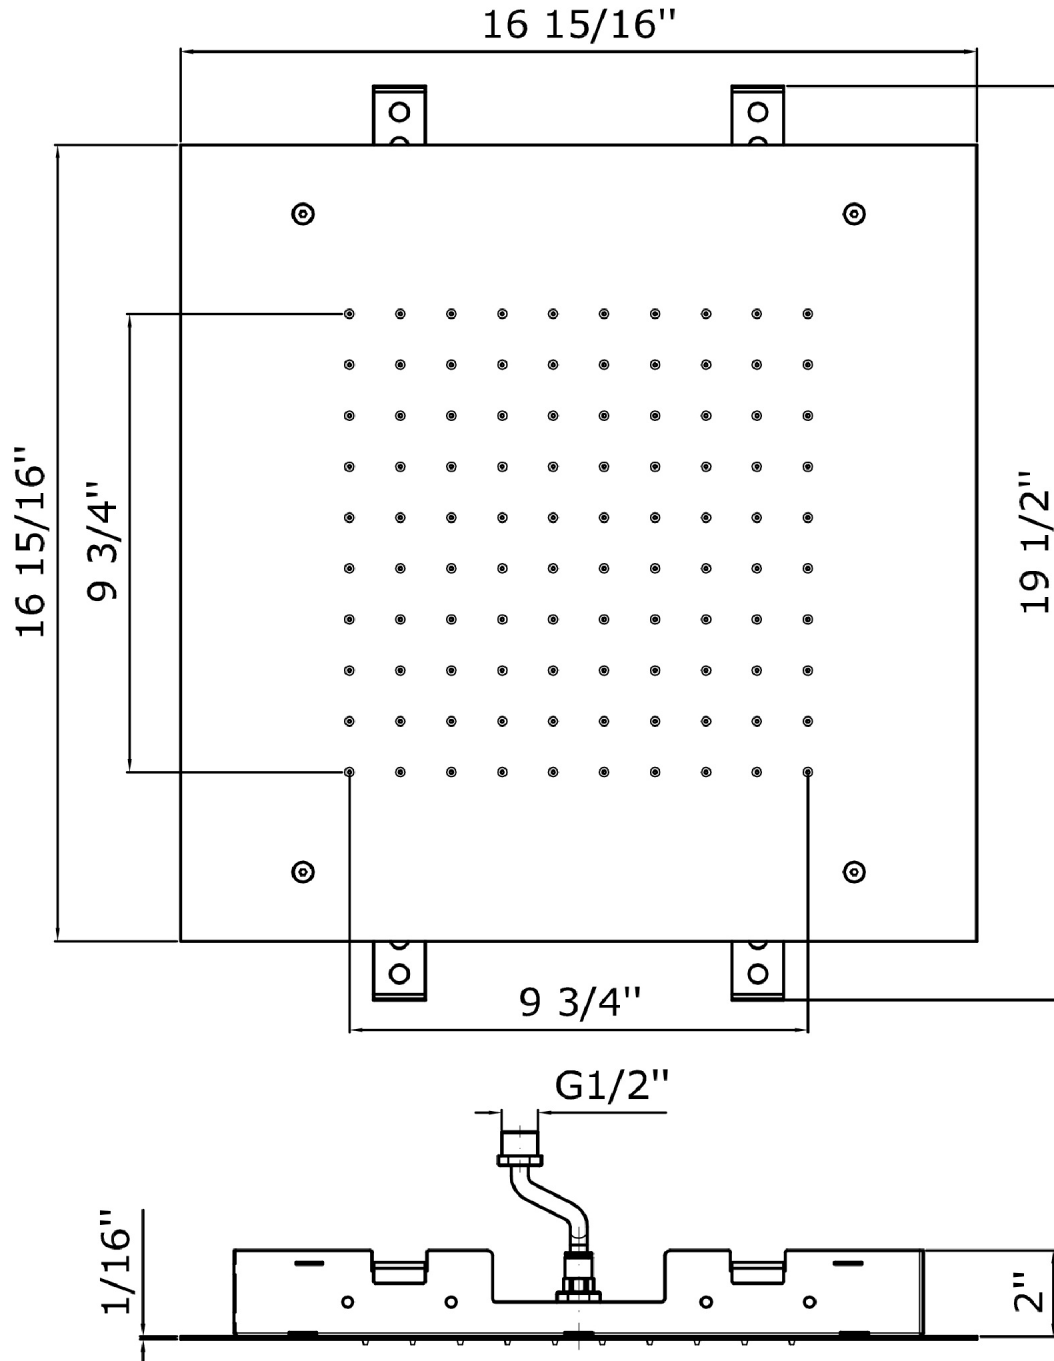

SHOWER

Z94227

16 15/16"x 16 15/16" ceiling mounted shower head.

16 15/16"x 16 15/16" ceiling mounted stainless steel rain shower head. Minimum flowrate requested: 3,2 GPM. Doesn't meet an

Finiture / Finishes

Chrome

Brushed Nickel

C3

SHOWER

Z94227

Disegno Complessivo / Overall Drawing

SHOWER

Z94227

Pesi e Misure / Weights and Sizes

Peso (Kg) Weight (lb)	5,06 (Kg)	11,16 (lb)
Volume test (dc3) - (in3)	37,94 (dc3)	2315,48 (in3)
h (mm) - (in)	90,00 (mm)	3,54 (in)
L1 (mm) - (in)	620,00 (mm)	24,41 (in)
L2 (mm) - (in)	680,00 (mm)	26,77 (in)