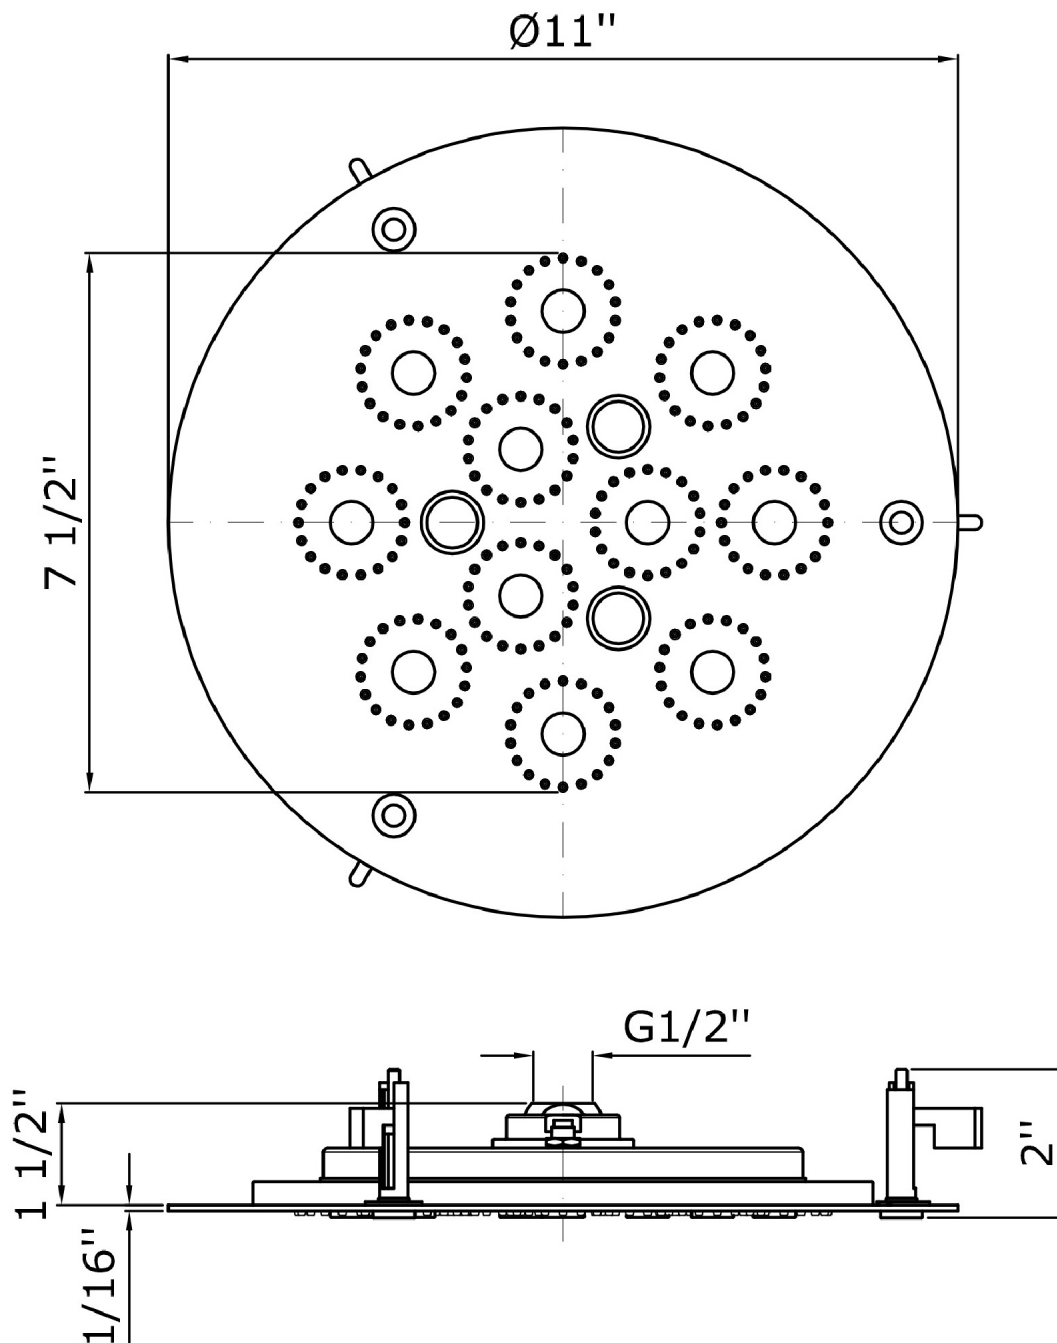

## SHOWER

Z94221

ø 11" ceiling mounted multifunction shower system.

ø 11" ceiling mounted stainless steel multifunction shower head. Rain jet and chromotherapy controlled by touch display. Minimum

## SHOWER

Z94221

Disegno Complessivo / Overall Drawing

## SHOWER

Z94221

Pesi e Misure / Weights and Sizes

Peso ( Kg ) Weight ( lb )	4,07 ( Kg )	8,97 ( lb )
Volume test ( dc3 ) - ( in3 )	16,81 ( dc3 )	1025,81 ( in3 )
h ( mm ) - ( in )	120,00 ( mm )	4,72 ( in )
L1 ( mm ) - ( in )	350,00 ( mm )	13,78 ( in )
L2 ( mm ) - ( in )	400,00 ( mm )	15,75 ( in )