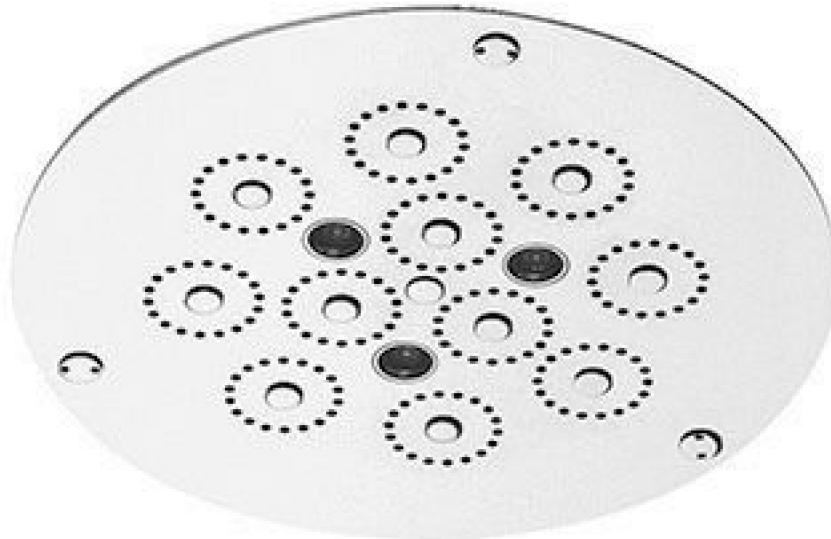

## SHOWER

Z94221

ø 11" ceiling mounted multifunction shower system.

ø 11" ceiling mounted stainless steel multifunction shower head. Rain jet and chromotherapy controlled by touch display. Minimum

### Finiture / Finishes

Chrome

Brushed Nickel

C3

## SHOWER

Z94221

Disegno Complessivo / Overall Drawing

## SHOWER

Z94221

Pesi e Misure / Weights and Sizes

Peso ( Kg ) Weight ( lb )	4,07 ( Kg )	8,97 ( lb )
Volume test ( dc3 ) - ( in3 )	16,81 ( dc3 )	1025,81 ( in3 )
h ( mm ) - ( in )	120,00 ( mm )	4,72 ( in )
L1 ( mm ) - ( in )	350,00 ( mm )	13,78 ( in )
L2 ( mm ) - ( in )	400,00 ( mm )	15,75 ( in )