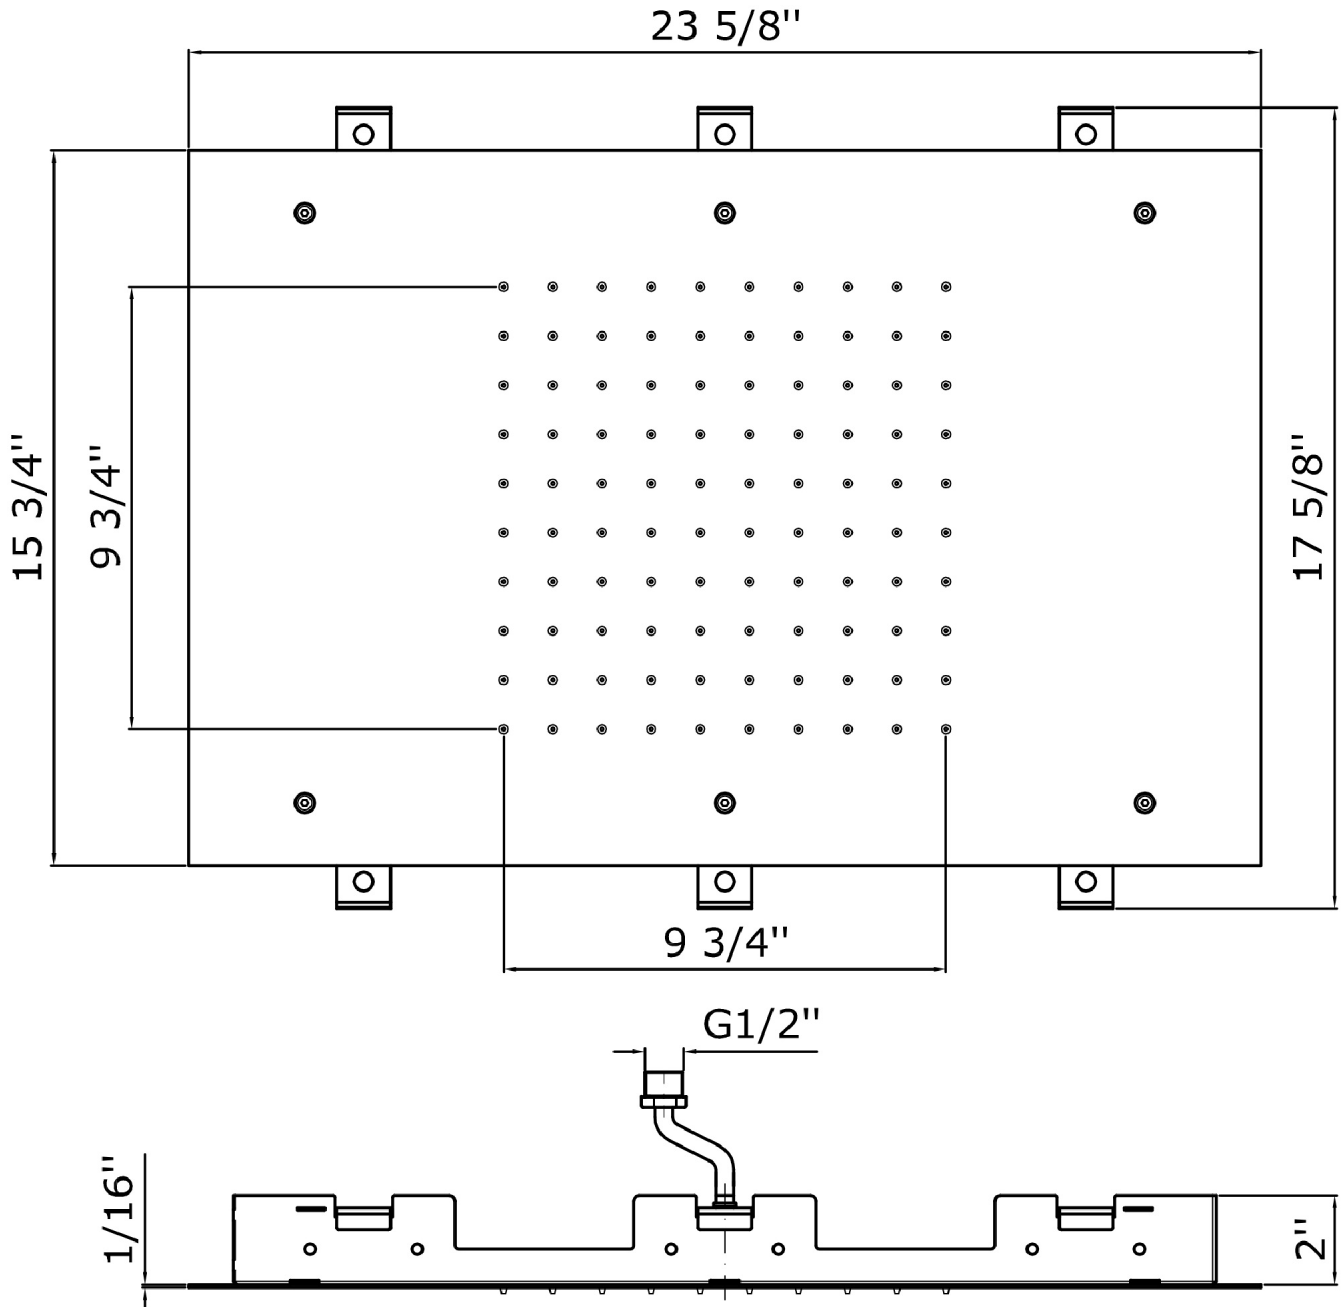

SHOWER

Z94217

23 5/8" x 15 3/4" ceiling mounted shower head.

23 5/8" x 15 3/4" ceiling mounted stainless steel rain shower system. Minimum flowrate requested: 3,2 GPM. Doesn't meet any

Finiture / Finishes

Chrome

Brushed Nickel

C3

SHOWER

Z94217

Disegno Complessivo / Overall Drawing

SHOWER

Z94217

Pesi e Misure / Weights and Sizes

Peso (Kg) Weight (lb)	6,74 (Kg)	14,86 (lb)
Volume test (dc3) - (in3)	32,70 (dc3)	1995,47 (in3)
h (mm) - (in)	80,00 (mm)	3,15 (in)
L1 (mm) - (in)	610,00 (mm)	24,02 (in)
L2 (mm) - (in)	670,00 (mm)	26,38 (in)