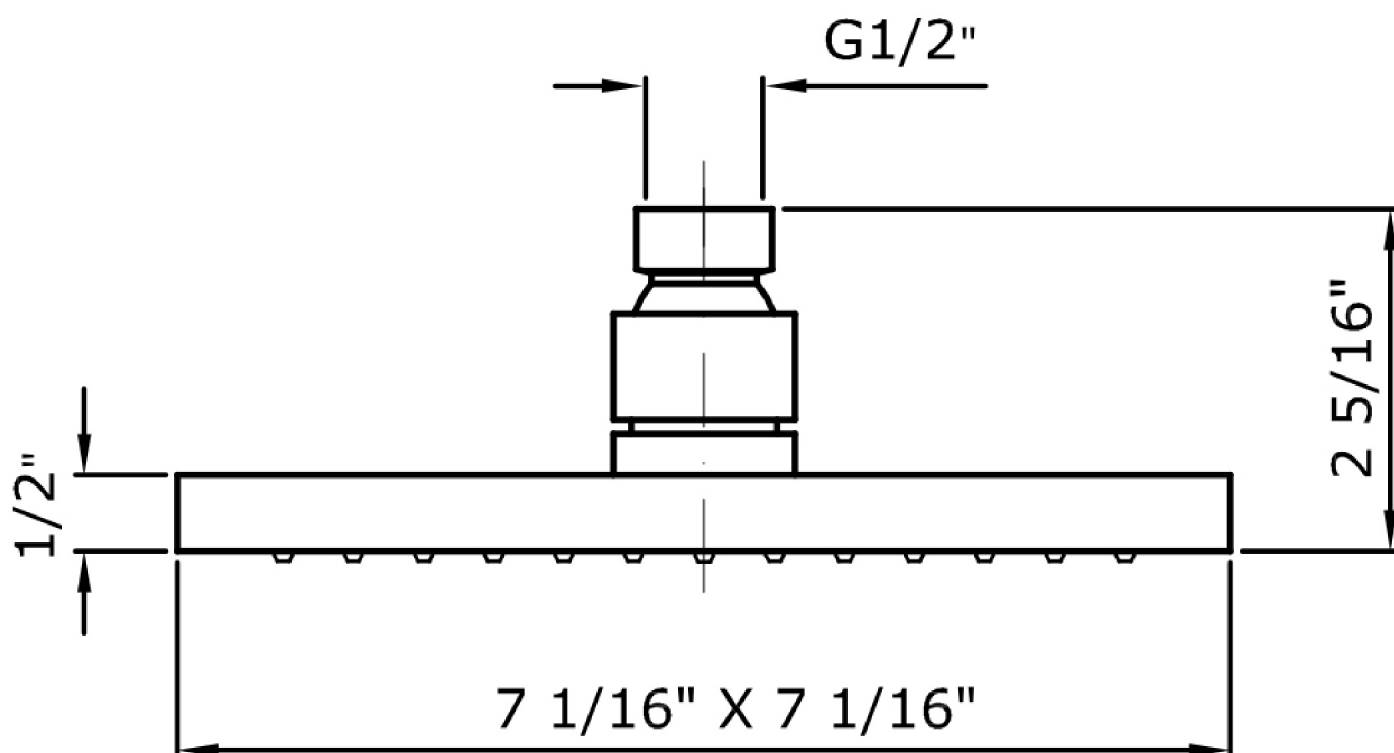

## SHOWER

Z94210.1900

Shower head.

Brass shower head with anti-limescale system. 7 1/16" x 7 1/16". Flowrate 1,5 GPM.

## SHOWER

Z94210.1900 Disegno Complessivo / Overall Drawing

## SHOWER

Z94210.1900

Pesi e Misure / Weights and Sizes

Peso ( Kg ) Weight ( lb )	2,04 ( Kg )	4,50 ( lb )
Volume test ( dc3 ) - ( in3 )	5,34 ( dc3 )	325,87 ( in3 )
h ( mm ) - ( in )	100,00 ( mm )	3,94 ( in )
L1 ( mm ) - ( in )	227,00 ( mm )	8,94 ( in )
L2 ( mm ) - ( in )	235,00 ( mm )	9,25 ( in )