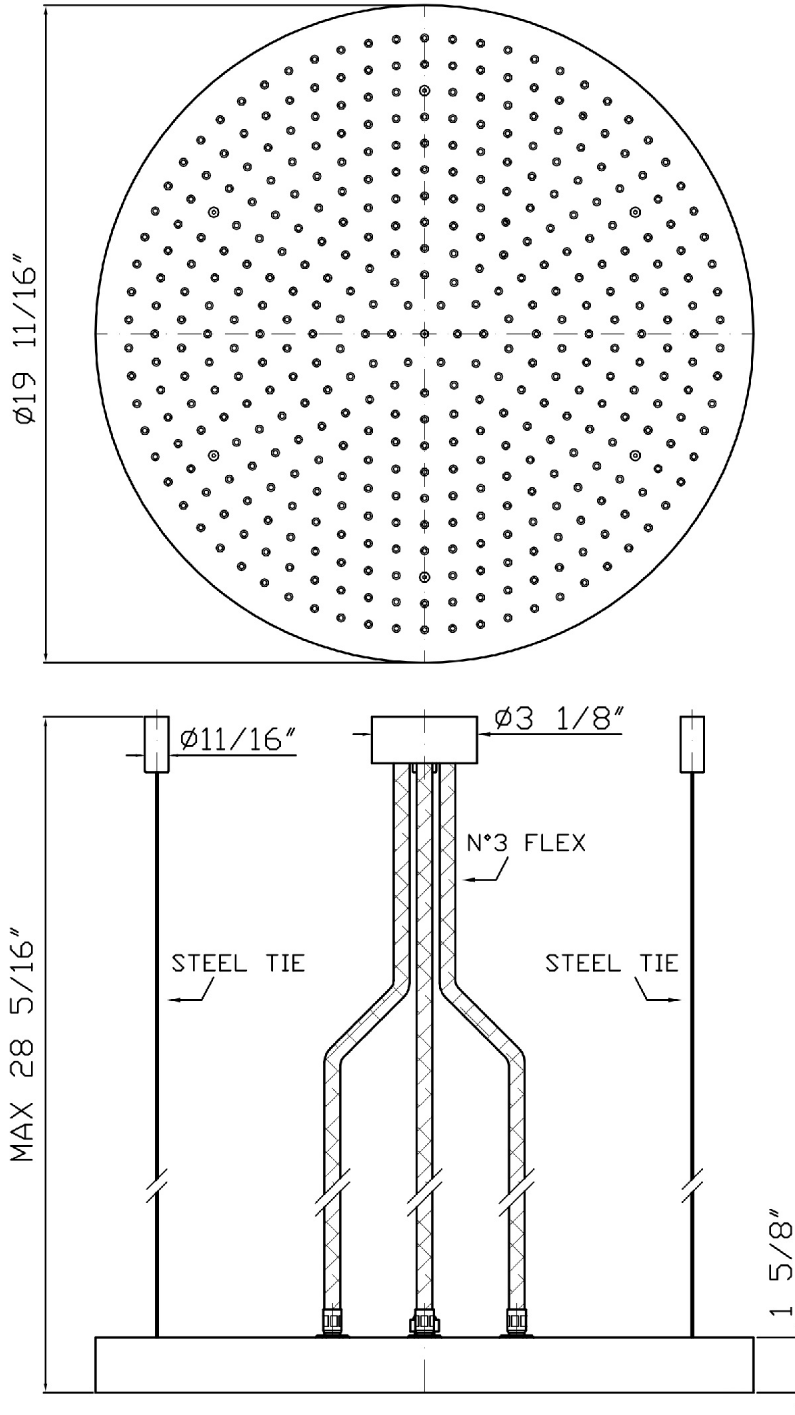

SHOWER

Z94200

Ø19 11/16" hanging multifunction shower head.

Ø19 11/16" hanging stainless steel multifunction shower head with three rain jets. 3 ways diverter or 3 volume controls thermo

R99789.1880

Rough-in

Finiture / Finishes

Chrome

SHOWER

Z94200

Disegno Complessivo / Overall Drawing

SHOWER

Z94200

Pesi e Misure / Weights and Sizes

Peso (Kg) Weight (lb)	15,74 (Kg)	34,70 (lb)
Volume test (dc3) - (in3)	39,73 (dc3)	2424,47 (in3)
h (mm) - (in)	124,00 (mm)	4,88 (in)
L1 (mm) - (in)	566,00 (mm)	22,28 (in)
L2 (mm) - (in)	566,00 (mm)	22,28 (in)