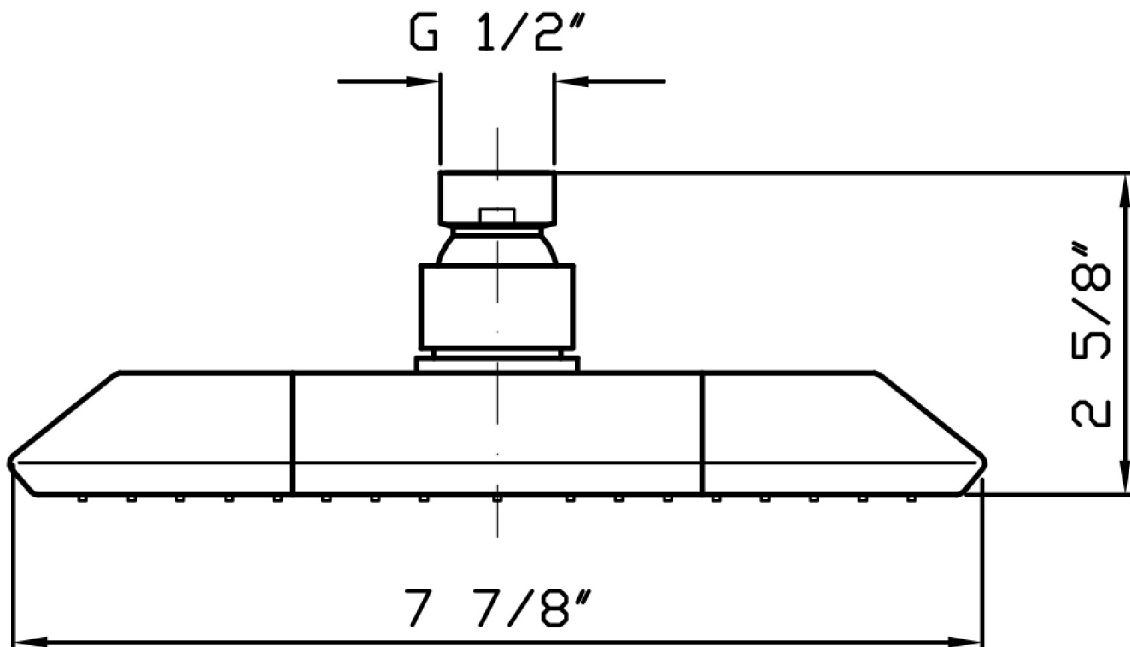

SHOWER

Z94194

Shower head simple jet.

Brass shower head simple jet, with anti-limescale system. 2,1 GPM @ 43,5 PSI. Doesn't meet any US or CAN product approval

Finiture / Finishes

		C8		C40		C41
Chrome	Polished Nickel		Gold		Brushed Gold	

SHOWER

Z94194

Disegno Complessivo / Overall Drawing

SHOWER

Z94194

Pesi e Misure / Weights and Sizes

Peso (Kg) Weight (lb)	4,30 (Kg)	9,48 (lb)
Volume test (dc3) - (in3)	7,09 (dc3)	432,66 (in3)
h (mm) - (in)	105,00 (mm)	4,13 (in)
L1 (mm) - (in)	250,00 (mm)	9,84 (in)
L2 (mm) - (in)	270,00 (mm)	10,63 (in)