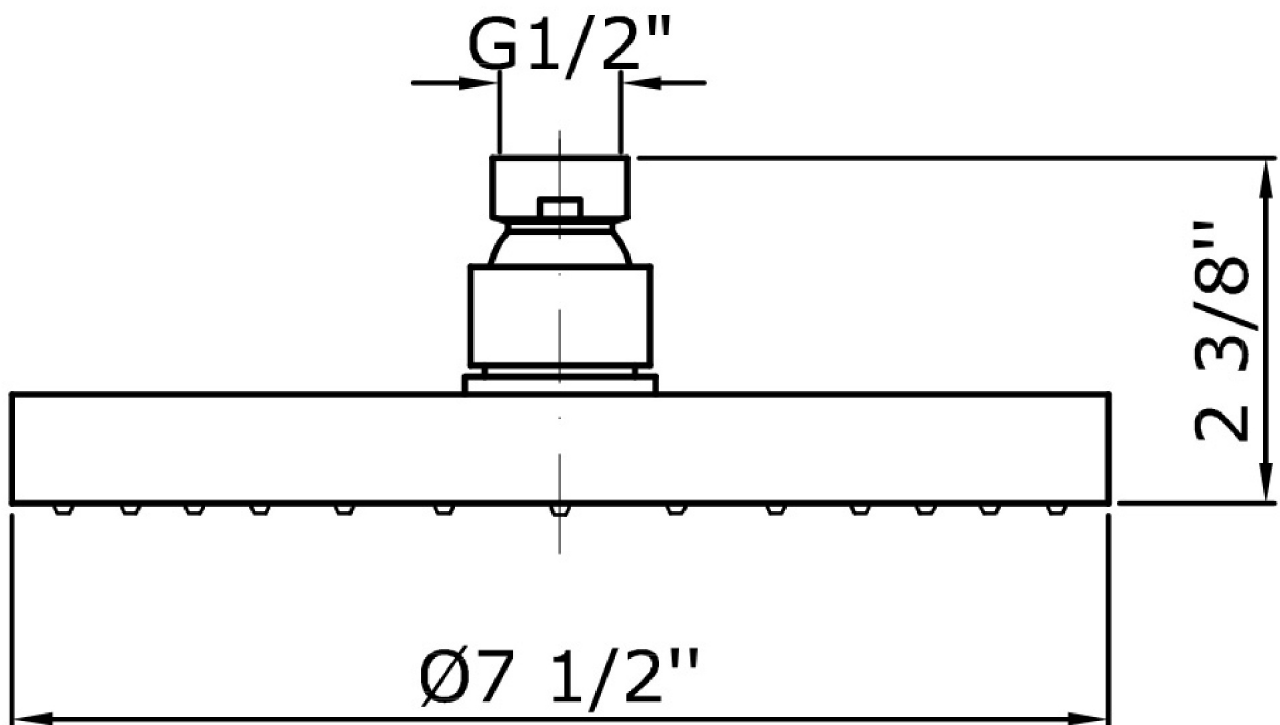

## SHOWER

Z94192.1900 Brass shower head.

Brass shower head  $\varnothing$  7 1/2", with anti-limescale system. Flowrate 1,5 GPM.

## SHOWER

Z94192.1900 Disegno Complessivo / Overall Drawing

### Z94192.1900 Pesì e Misure / Weights and Sizes

Peso ( Kg ) Weight ( lb )	1,95 ( Kg )	4,30 ( lb )
Volume test ( dc3 ) - ( in3 )	5,30 ( dc3 )	323,43 ( in3 )
h ( mm ) - ( in )	100,00 ( mm )	3,94 ( in )
L1 ( mm ) - ( in )	230,00 ( mm )	9,06 ( in )
L2 ( mm ) - ( in )	230,00 ( mm )	9,06 ( in )