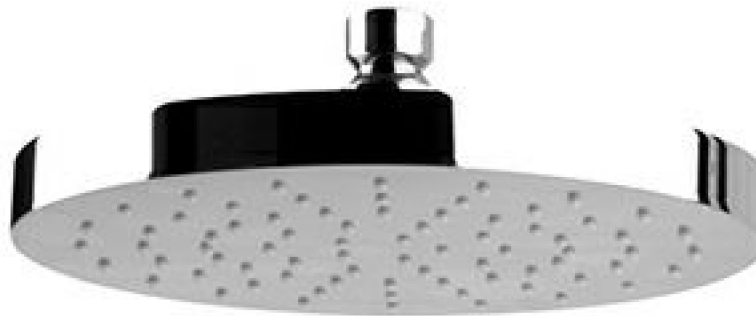

## SHOWER

Z94192.1900 Brass shower head.

Brass shower head  $\varnothing$  7 1/2", with anti-limescale system. Flowrate 1,5 GPM.

### Finiture / Finishes

Chrome

Brushed Nickel

C3

Polished Nickel

C8

## SHOWER

Z94192.1900 Disegno Complessivo / Overall Drawing