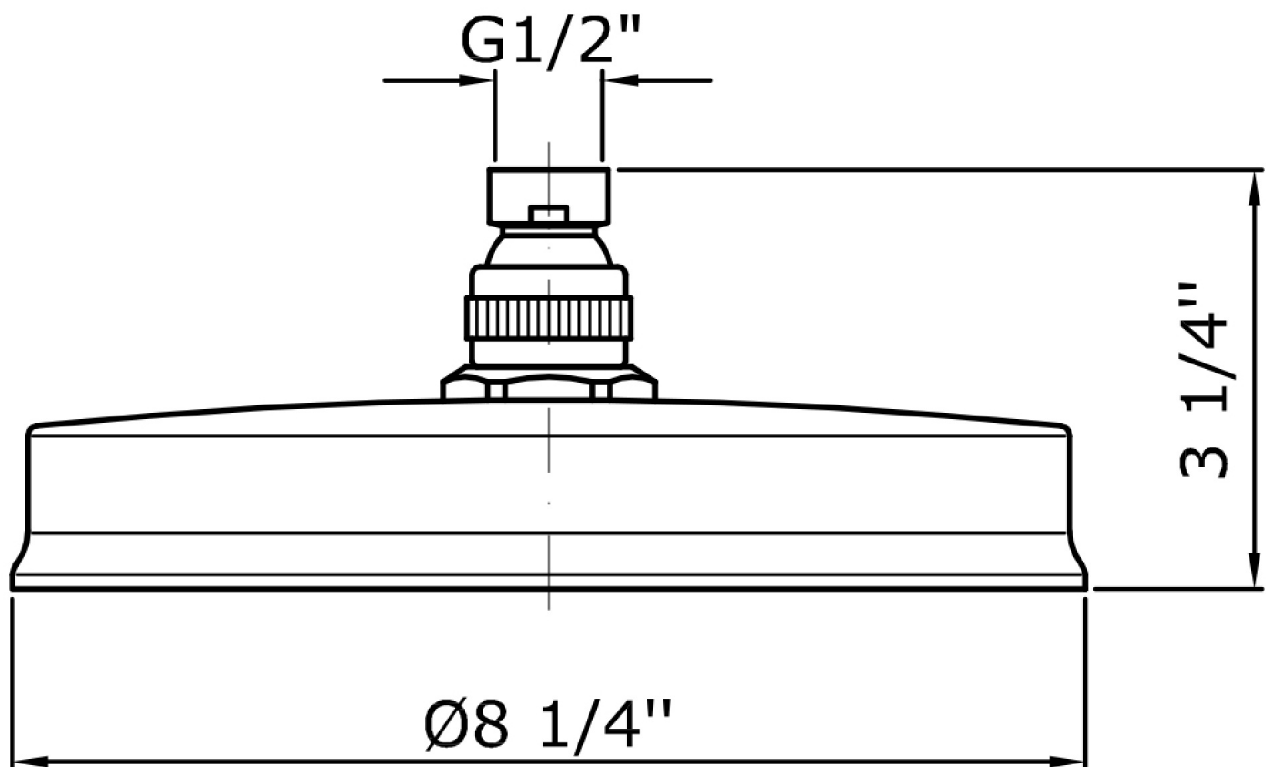

SHOWER

Z94184.1900 Disegno Complessivo / Overall Drawing