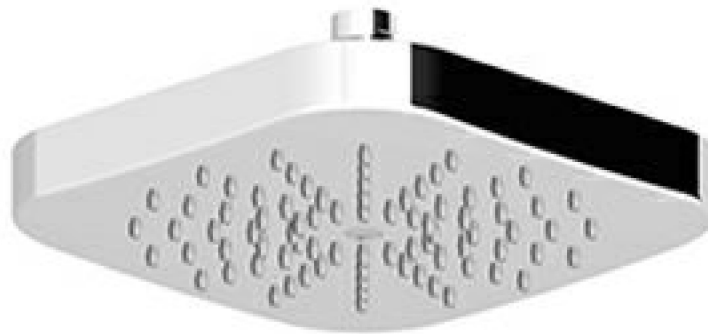

SHOWER

Z94183.1900

7 7/8" x 7 7/8" shower head.

7 7/8" x 7 7/8", ABS shower head with anti-limescale system. Flowrate 1,5 GPM.

Finiture / Finishes

		C3		C8		C40		C41		C50		C51
Chrome	Brushed Nickel		Polished Nickel		Gold		Brushed Gold		Metal Black		Brushed Metal Black	

SHOWER

Z94183.1900 Disegno Complessivo / Overall Drawing

SHOWER

Z94183.1900

Certificazioni / Certifications

USA

IAPMO

SHOWER

Z94183.1900

Pesi e Misure / Weights and Sizes

Peso (Kg) Weight (lb)	1,45 (Kg)	3,20 (lb)
Volume test (dc3) - (in3)	5,34 (dc3)	325,87 (in3)
h (mm) - (in)	100,00 (mm)	3,94 (in)
L1 (mm) - (in)	227,00 (mm)	8,94 (in)
L2 (mm) - (in)	235,00 (mm)	9,25 (in)

Z93035.1880: Ceiling mounted shower arm.