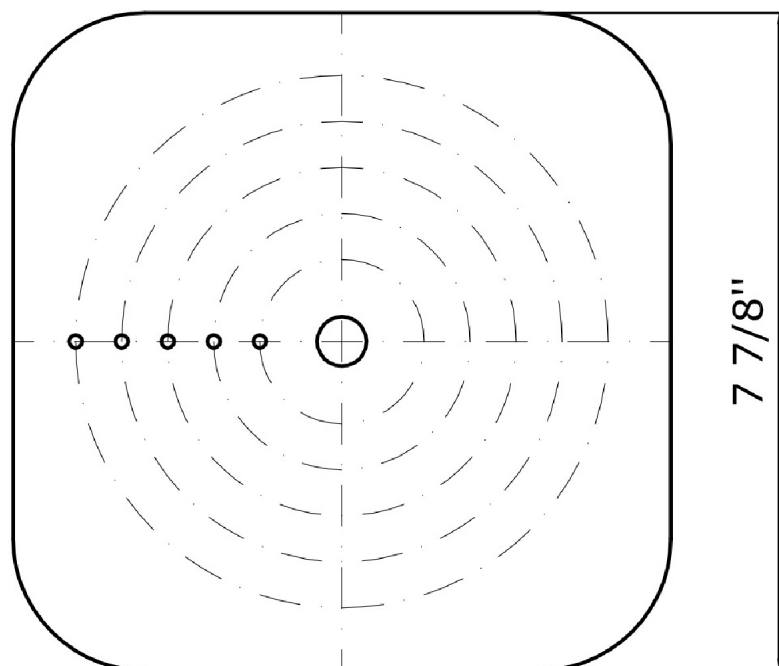

SHOWER

Z94183.1900 Disegno Complessivo / Overall Drawing