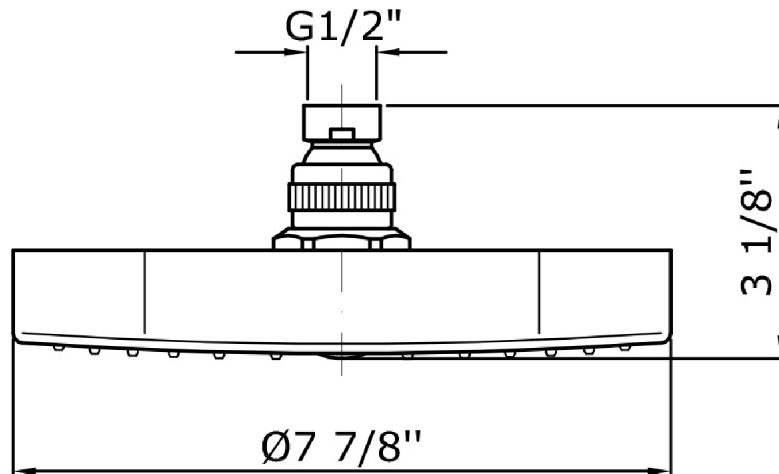

SHOWER

Z94183.1900 Disegno Complessivo / Overall Drawing