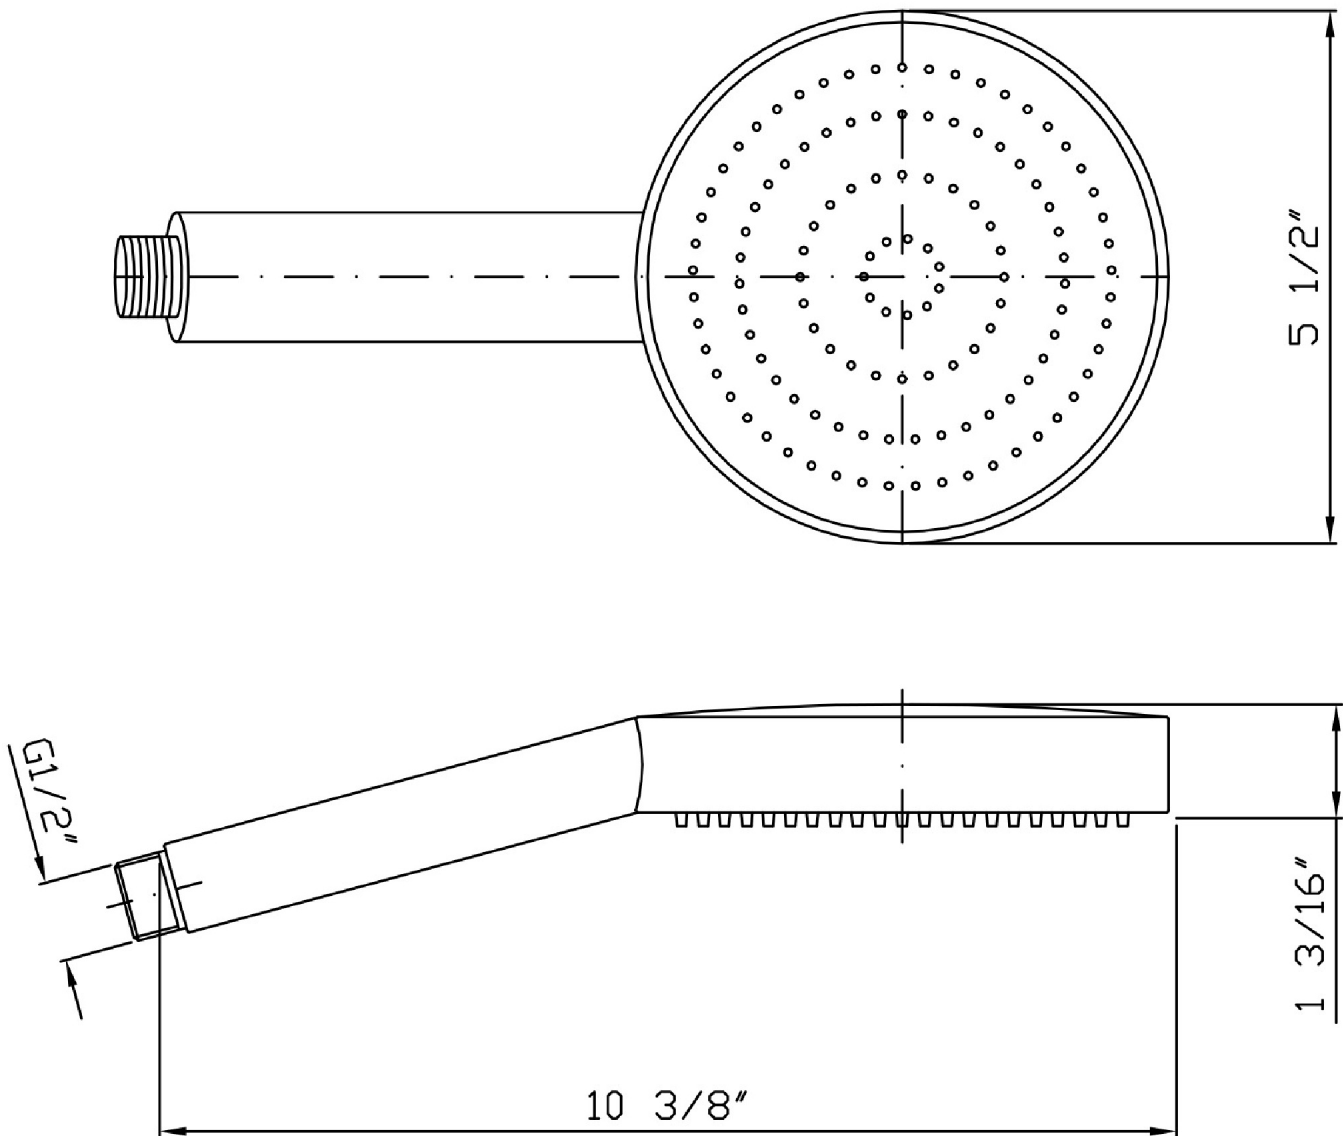

## SHOWER

Z94179.1900

Handshower simple jet.

Brass handshower simple jet.

## SHOWER

Z94179.1900 Disegno Complessivo / Overall Drawing

## SHOWER

Z94179.1900

Pesi e Misure / Weights and Sizes

Peso ( Kg ) Weight ( lb )	0,47 ( Kg )	1,04 ( lb )
Volume test ( dc3 ) - ( in3 )	2,19 ( dc3 )	133,64 ( in3 )
h ( mm ) - ( in )	50,00 ( mm )	1,97 ( in )
L1 ( mm ) - ( in )	160,00 ( mm )	6,30 ( in )
L2 ( mm ) - ( in )	273,00 ( mm )	10,75 ( in )