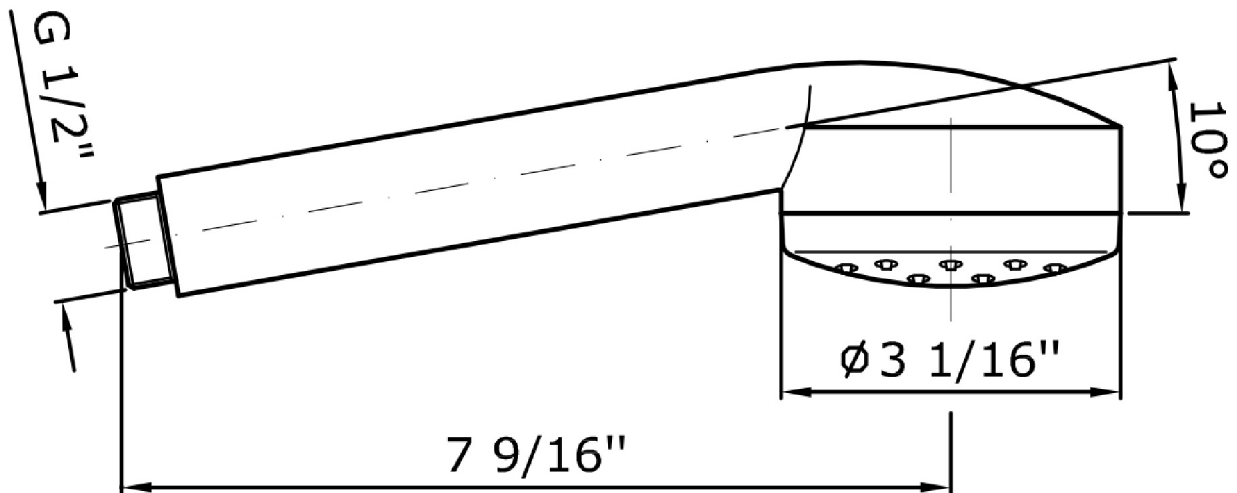

Marchio / Brand ZUCCHETTI

SHOWER ACCESSORIES

SHOWER

Z94171.1900 Handshower simple jet.

Handshower simple jet, with anti-limescale system.

Finiture / Finishes

Chrome

Brushed Nickel

C3

SHOWER

Z94171.1900 Disegno Complessivo / Overall Drawing

SHOWER

Z94171.1900

Certificazioni / Certifications

USA

IAPMO

SHOWER

Z94171.1900

Pesi e Misure / Weights and Sizes

Peso (Kg) Weight (lb)	0,27 (Kg)	0,59 (lb)
Volume test (dc3) - (in3)	1,56 (dc3)	95,20 (in3)
h (mm) - (in)	74,00 (mm)	2,91 (in)
L1 (mm) - (in)	86,00 (mm)	3,39 (in)
L2 (mm) - (in)	245,00 (mm)	9,65 (in)