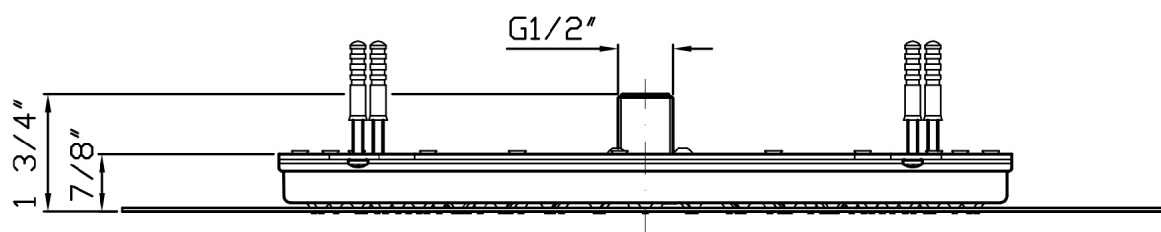

SHOWER

Z94164.1900 Disegno Complessivo / Overall Drawing