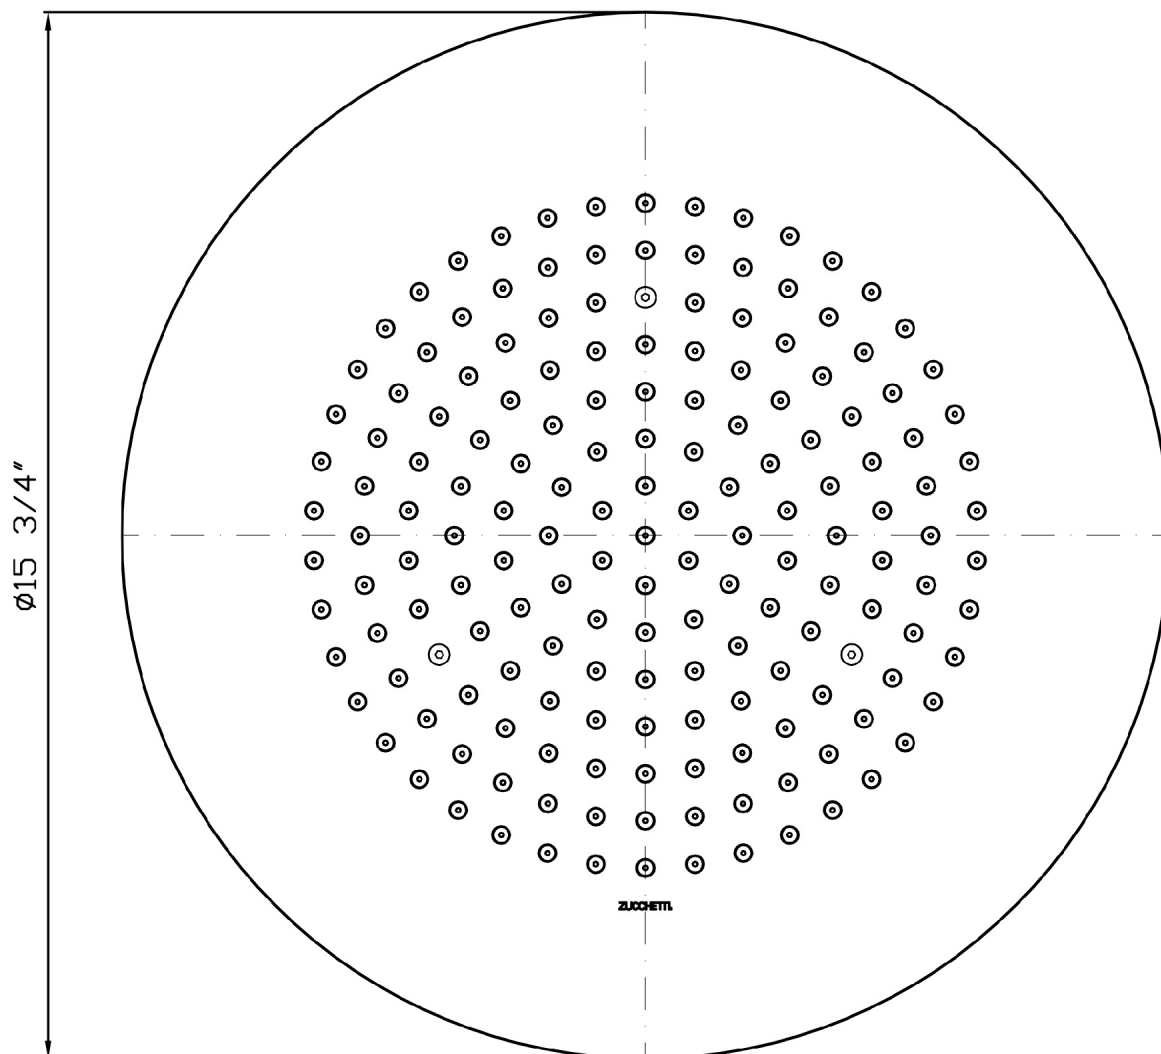

SHOWER

Z94164.1900 Disegno Complessivo / Overall Drawing