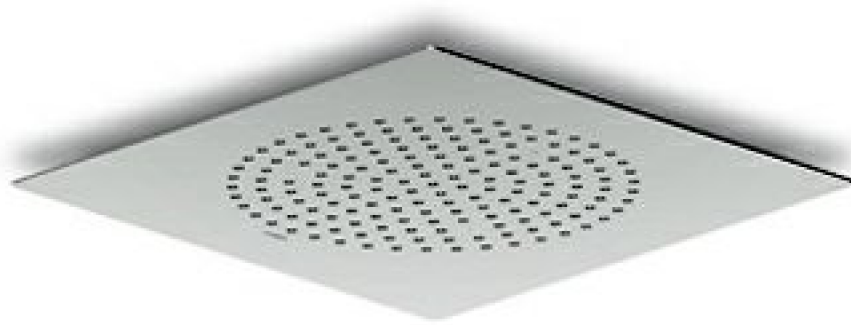

SHOWER

Z94163

13 3/4" x 13 3/4" ceiling mounted stainless steel rain showerhead.

13 3/4" x 13 3/4" ceiling mounted stainless steel rain shower head. Minimum flowrate requested: 3,2 GPM. Doesn't meet any US

Finiture / Finishes

Chrome

SHOWER

Z94163

Disegno Complessivo / Overall Drawing

SHOWER

Z94163

Pesi e Misure / Weights and Sizes