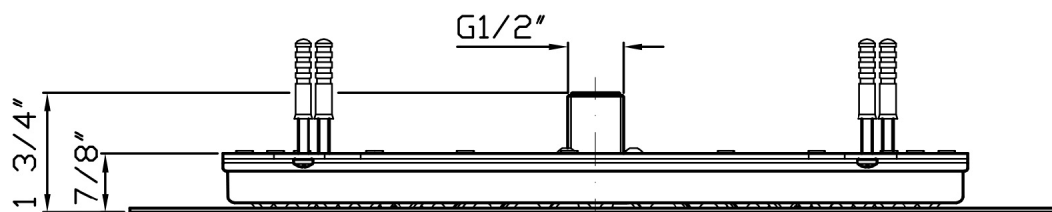

SHOWER

Z94163

13 3/4" x 13 3/4" ceiling mounted stainless steel rain showerhead.

13 3/4" x 13 3/4" ceiling mounted stainless steel rain shower head. Minimum flowrate requested: 3,2 GPM. Doesn't meet any US

Finiture / Finishes

Chrome

SHOWER

Z94163

Disegno Complessivo / Overall Drawing

SHOWER

Z94163

Pesi e Misure / Weights and Sizes

Peso (Kg) Weight (lb)	3,15 (Kg)	6,94 (lb)
Volume test (dc3) - (in3)	8,96 (dc3)	546,77 (in3)
h (mm) - (in)	52,00 (mm)	2,05 (in)
L1 (mm) - (in)	410,00 (mm)	16,14 (in)
L2 (mm) - (in)	420,00 (mm)	16,54 (in)