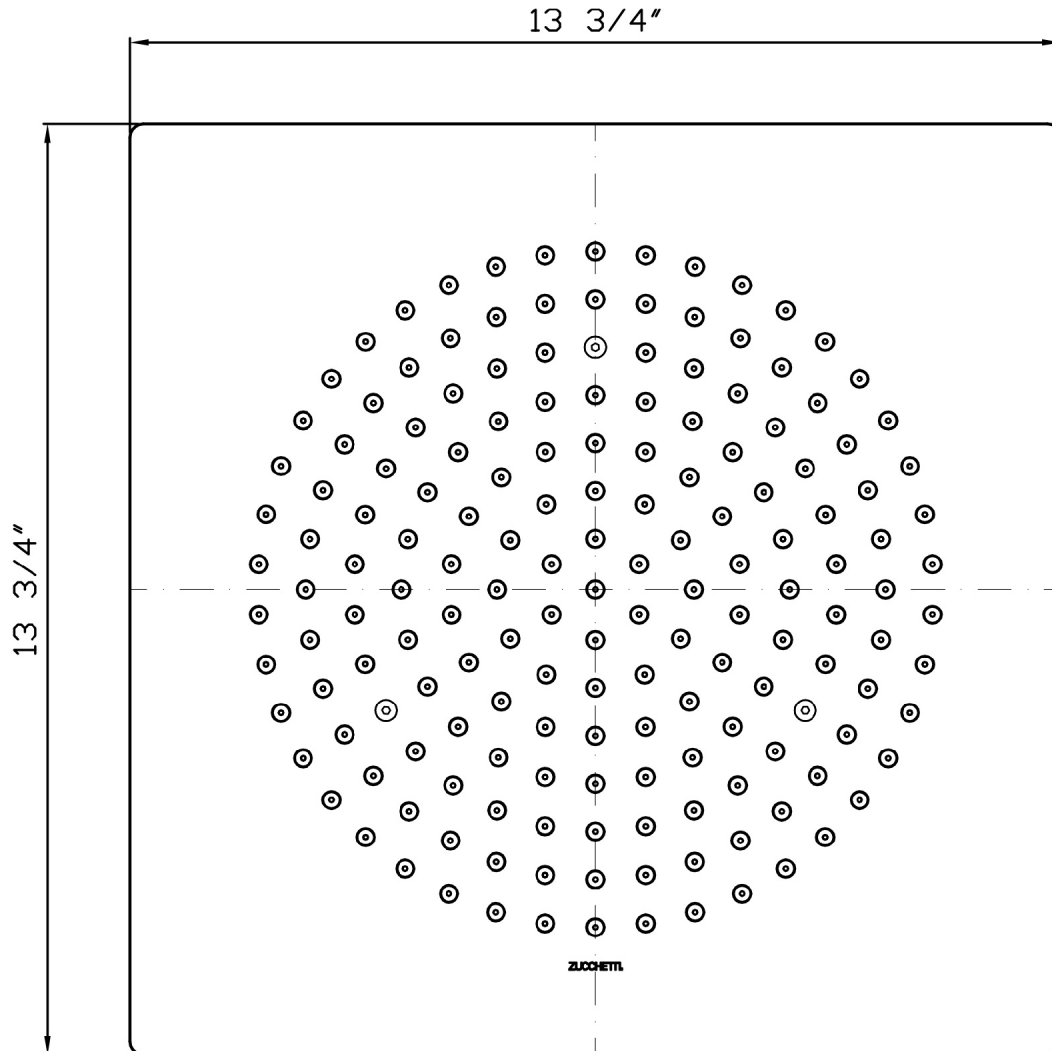

SHOWER

Z94163

13 3/4" x 13 3/4" ceiling mounted stainless steel rain showerhead.

13 3/4" x 13 3/4" ceiling mounted stainless steel rain shower head. Minimum flowrate requested: 3,2 GPM. Doesn't meet any US

Finiture / Finishes

Chrome

SHOWER

Z94163

Disegno Complessivo / Overall Drawing

SHOWER

Z94163

Pesi e Misure / Weights and Sizes

Peso (Kg) Weight (lb)	3,15 (Kg)	6,94 (lb)
Volume test (dc3) - (in3)	8,96 (dc3)	546,77 (in3)
h (mm) - (in)	52,00 (mm)	2,05 (in)
L1 (mm) - (in)	410,00 (mm)	16,14 (in)
L2 (mm) - (in)	420,00 (mm)	16,54 (in)