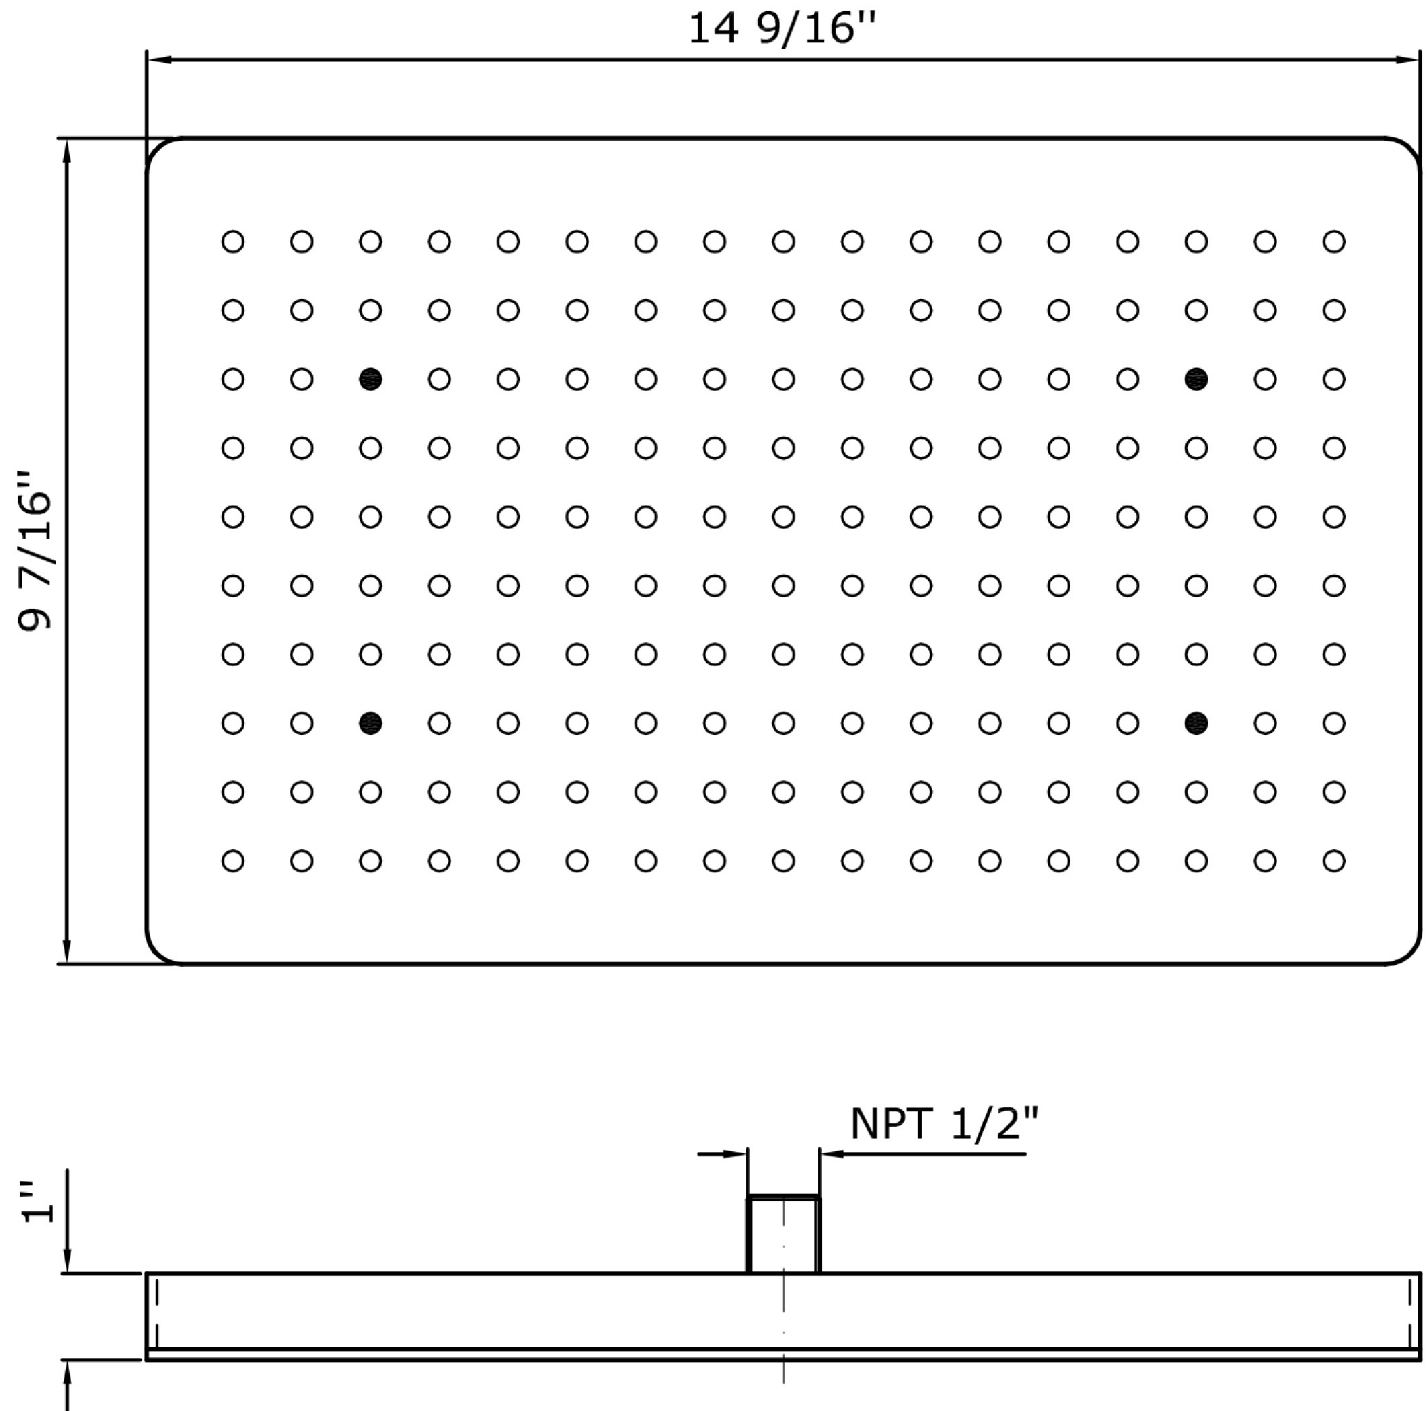

## SHOWER

Z94152.1900

14 9/16" x 9 7/16" ceiling mounted shower head.

14 9/16" x 9 7/16" ceiling mounted stainless steel rain shower system. Flowrate 1,5 GPM.

## SHOWER

Z94152.1900 Disegno Complessivo / Overall Drawing

## SHOWER

Z94152.1900

Pesi e Misure / Weights and Sizes

Peso ( Kg ) Weight ( lb )	4,96 ( Kg )	10,93 ( lb )
Volume test ( dc3 ) - ( in3 )	13,34 ( dc3 )	814,06 ( in3 )
h ( mm ) - ( in )	90,00 ( mm )	3,54 ( in )
L1 ( mm ) - ( in )	285,00 ( mm )	11,22 ( in )
L2 ( mm ) - ( in )	520,00 ( mm )	20,47 ( in )