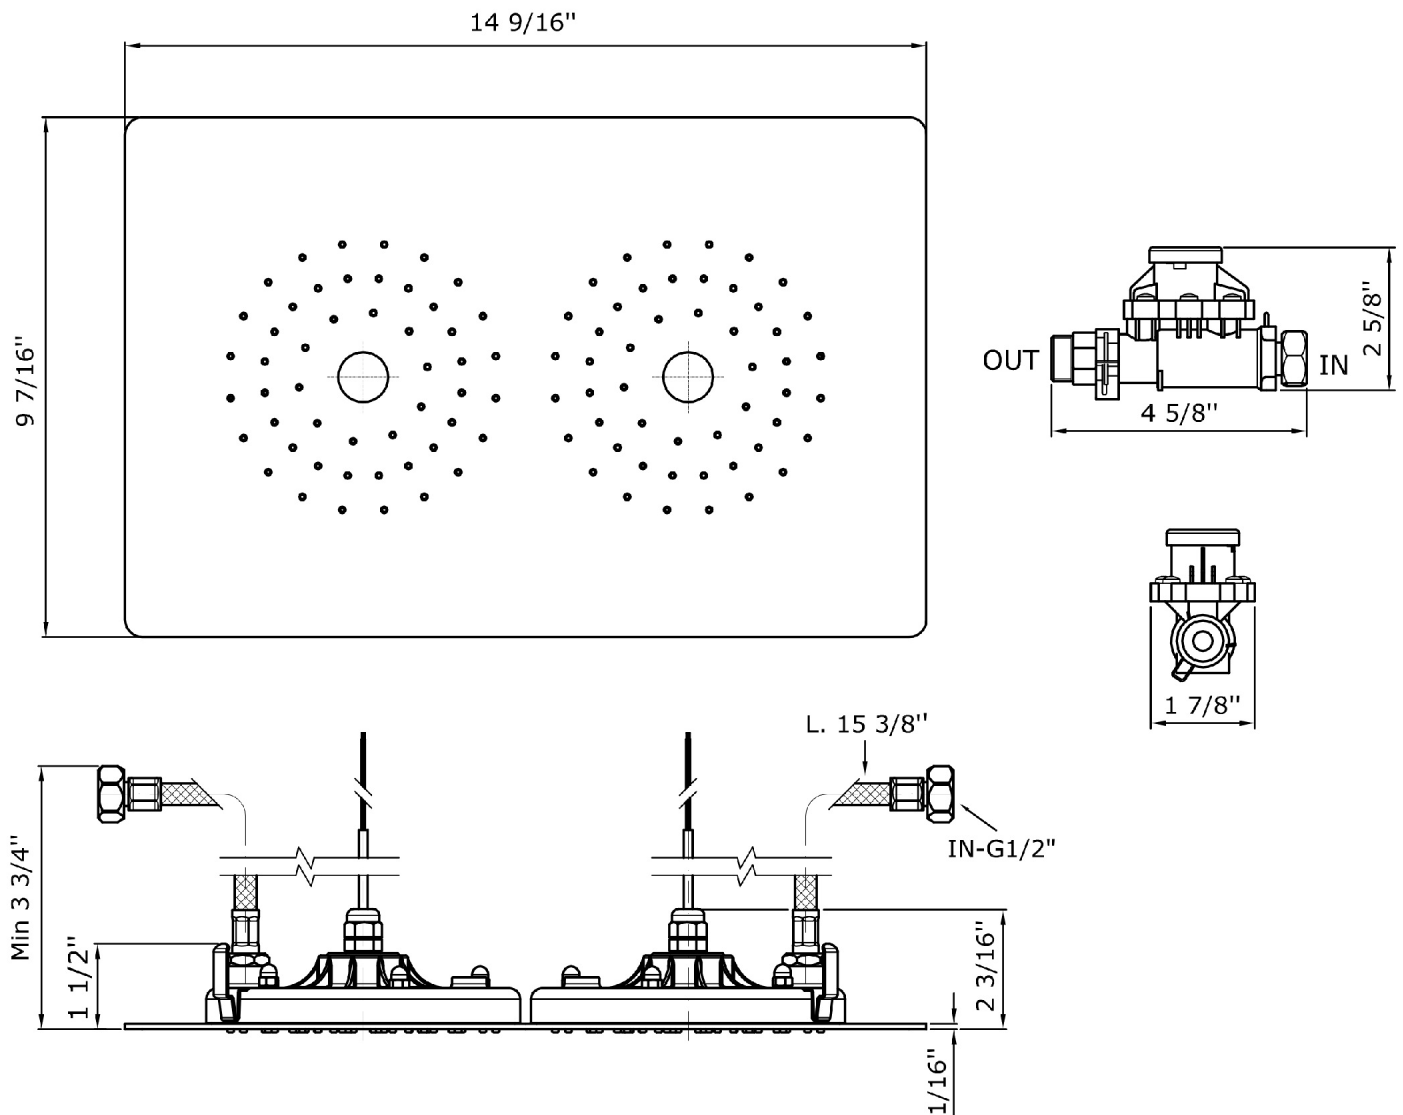

## SHOWER

Z94148.1900

14 9/16"x 9 7/16" built-in multifunction shower head with 2 led lights, self powered.

14 9/16"x 9 7/16" stainless steel, built-in multifunction shower head with 2 led lights, self powered, power connection not required

## SHOWER

Z94148.1900 Disegno Complessivo / Overall Drawing

## SHOWER

Z94148.1900

Pesi e Misure / Weights and Sizes

Peso ( Kg ) Weight ( lb )	3,87 ( Kg )	8,53 ( lb )
Volume test ( dc3 ) - ( in3 )	7,09 ( dc3 )	432,66 ( in3 )
h ( mm ) - ( in )	105,00 ( mm )	4,13 ( in )
L1 ( mm ) - ( in )	250,00 ( mm )	9,84 ( in )
L2 ( mm ) - ( in )	270,00 ( mm )	10,63 ( in )