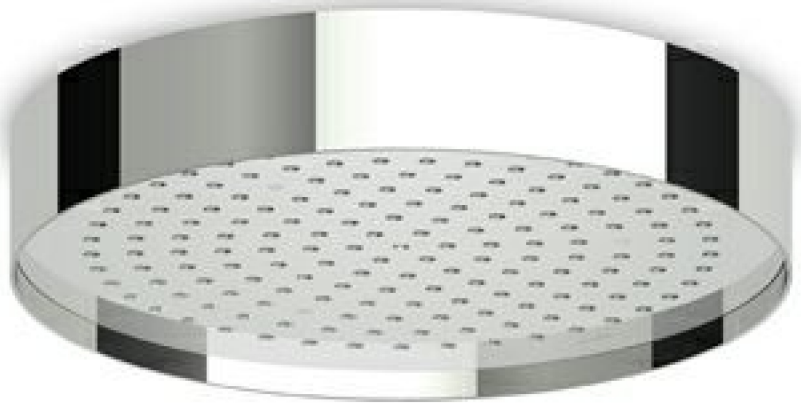

SHOWER

Z94141

Ø 12 5/8" ceiling mounted shower head.

Ø 12 5/8" ceiling mounted stainless steel rain shower head. Minimum flowrate requested: 3,2 GPM Doesn't meet any US or CA

Finiture / Finishes

Chrome

Embossed Matt White

W1

Embossed Matt Black

N1

SHOWER

Z94141

Disegno Complessivo / Overall Drawing

SHOWER

Z94141

Pesi e Misure / Weights and Sizes

Peso (Kg) Weight (lb)	5,50 (Kg)	12,13 (lb)
Volume test (dc3) - (in3)	17,24 (dc3)	1052,05 (in3)
h (mm) - (in)	130,00 (mm)	5,12 (in)
L1 (mm) - (in)	340,00 (mm)	13,39 (in)
L2 (mm) - (in)	390,00 (mm)	15,35 (in)