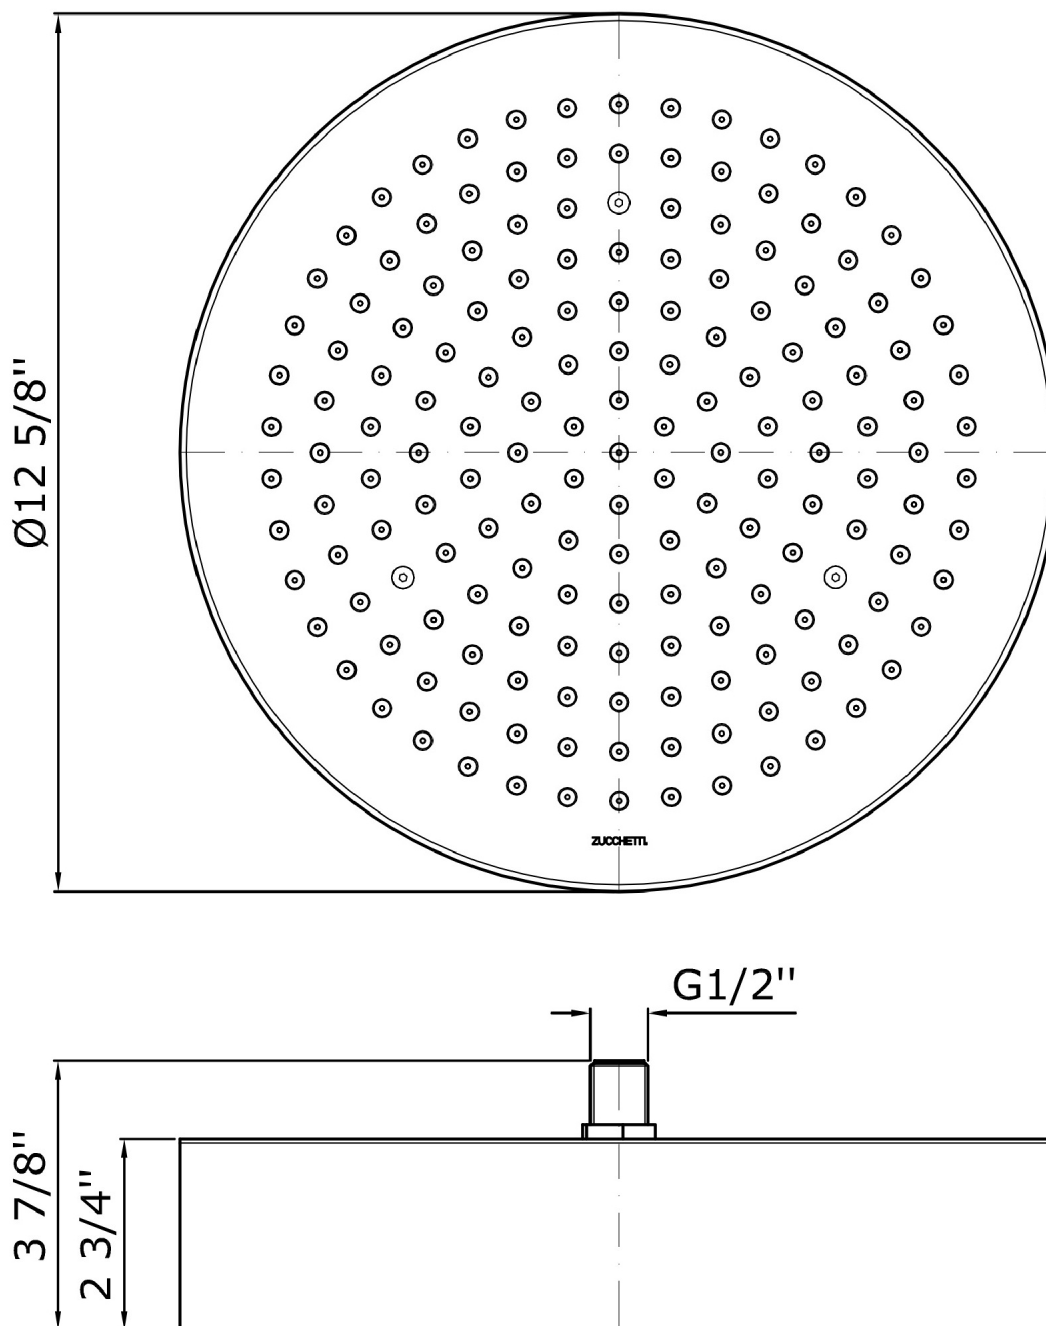

SHOWER

Z94141

Ø 12 5/8" ceiling mounted shower head.

Ø 12 5/8" ceiling mounted stainless steel rain shower head. Minimum flowrate requested: 3,2 GPM Doesn't meet any US or CA

Finiture / Finishes

Chrome

Embossed Matt White

W1

Embossed Matt Black

N1

SHOWER

Z94141

Disegno Complessivo / Overall Drawing

SHOWER

Z94141

Pesi e Misure / Weights and Sizes

Peso (Kg) Weight (lb)	5,50 (Kg)	12,13 (lb)
Volume test (dc3) - (in3)	17,24 (dc3)	1052,05 (in3)
h (mm) - (in)	130,00 (mm)	5,12 (in)
L1 (mm) - (in)	340,00 (mm)	13,39 (in)
L2 (mm) - (in)	390,00 (mm)	15,35 (in)