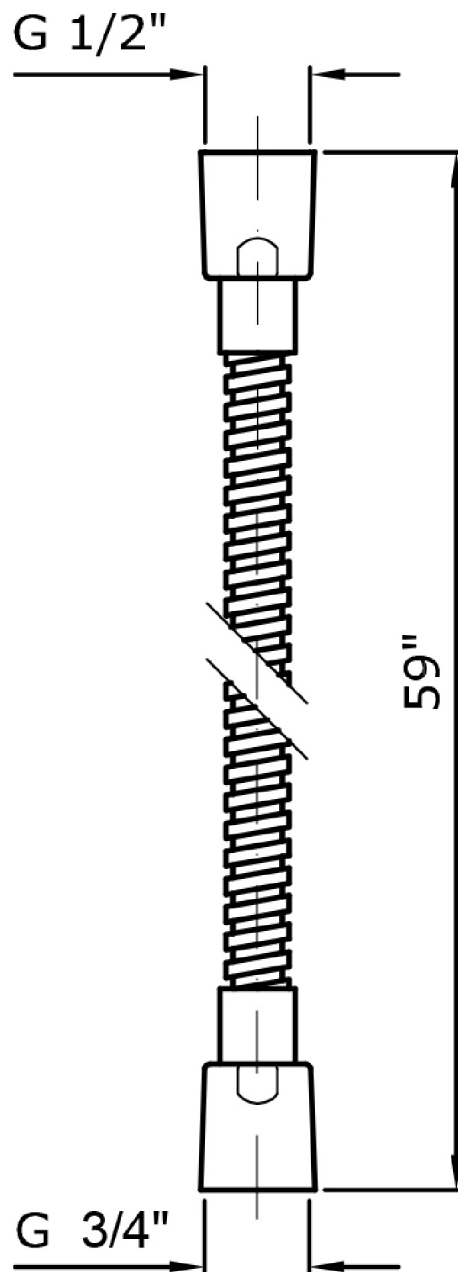

SHOWER

Z9413P

Brass flexilble hose.

Brass flexilble hose. 1/2" x 3/4" x 59".

Finiture / Finishes

Chrome

SHOWER

Z9413P

Disegno Complessivo / Overall Drawing

SHOWER

Z9413P

Pesi e Misure / Weights and Sizes

Peso (Kg) Weight (lb)	0,30 (Kg)	0,66 (lb)
Volume test (dc3) - (in3)	1,81 (dc3)	110,45 (in3)
h (mm) - (in)	200,00 (mm)	7,87 (in)
L1 (mm) - (in)	45,00 (mm)	1,77 (in)
L2 (mm) - (in)	200,00 (mm)	7,87 (in)