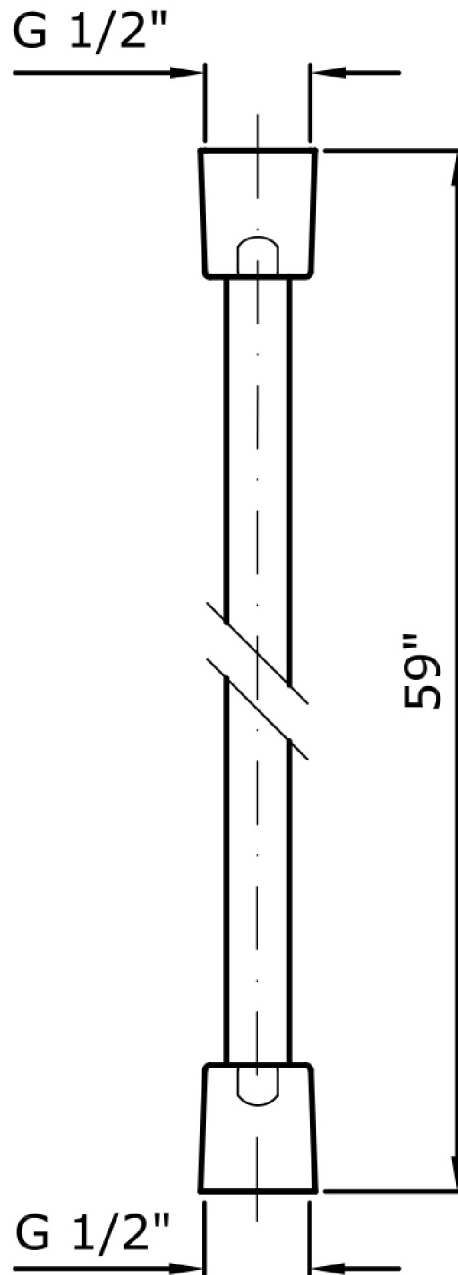

SHOWER

Z94130

Flexible hose.

PVC flexible hose silver effect. Length 59".

Finiture / Finishes

Chrome

SHOWER

Z94130

Disegno Complessivo / Overall Drawing

SHOWER

Z94130**Pesi e Misure / Weights and Sizes**

Peso (Kg) Weight (lb)	0,38 (Kg)	0,83 (lb)
Volume test (dc3) - (in3)	1,81 (dc3)	110,45 (in3)
h (mm) - (in)	200,00 (mm)	7,87 (in)
L1 (mm) - (in)	45,00 (mm)	1,77 (in)
L2 (mm) - (in)	200,00 (mm)	7,87 (in)