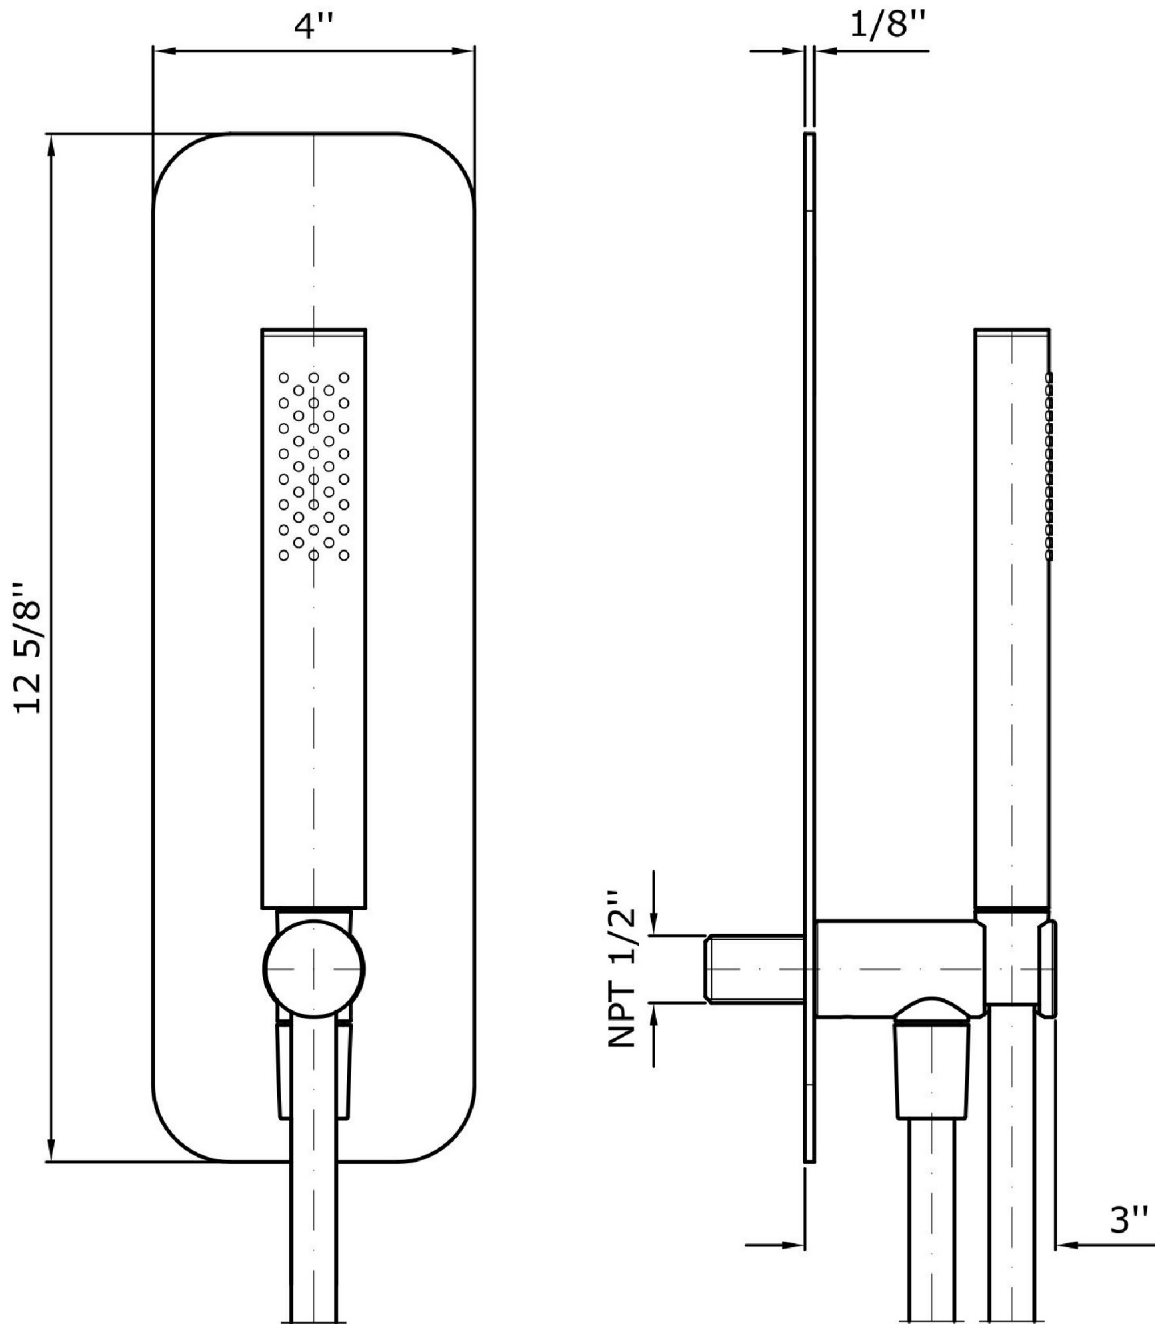

## SHOWER

Z94026.1900

Handshower set.

Handshower set with wall-mounted shower support, plate, handshower Z94212 and flexible hose.

## SHOWER

Z94026.1900 Overall Drawing

Brand ZUCCHETTI

Class

DELFI

### Z94026.1900 Weights and Sizes

Weight ( lb )	4,08 ( Kg )	8,994768 ( lb )
Volume ( dc3 ) - ( in3 )	7,425 ( dc3 )	0,000453 ( in3 )
h ( mm ) - ( in )	90 ( mm )	3,543309 ( in )
L1 ( mm ) - ( in )	250 ( mm )	9,842525 ( in )
L2 ( mm ) - ( in )	330 ( mm )	12,992133 ( in )