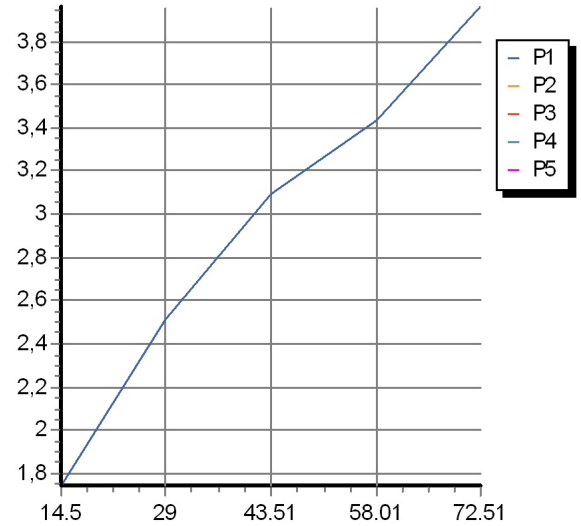

## SHOWER

Z94022

Disegno Complessivo / Overall Drawing

## SHOWER

Z94022

Flowrates (GPM)

PRESSURE	gal/min (14.5 PSI)	gal/min (29 PSI)	gal/min (43.51 PSI)	gal/min (58.01 PSI)	gal/min (72.51 PSI)
<i>P1</i> DOCCETTA HANDSHOWER	1,743	2,509	3,09	3,434	3,962
<i>P2</i>					
<i>P3</i>					
<i>P4</i>					
<i>P5</i>					

## SHOWER

Z94022

Pesi e Misure / Weights and Sizes

Peso ( Kg ) Weight ( lb )	1,28 ( Kg )	2,83 ( lb )
Volume test ( dc3 ) - ( in3 )	7,50 ( dc3 )	457,68 ( in3 )
h ( mm ) - ( in )	90,00 ( mm )	3,54 ( in )
L1 ( mm ) - ( in )	250,00 ( mm )	9,84 ( in )
L2 ( mm ) - ( in )	333,00 ( mm )	13,11 ( in )