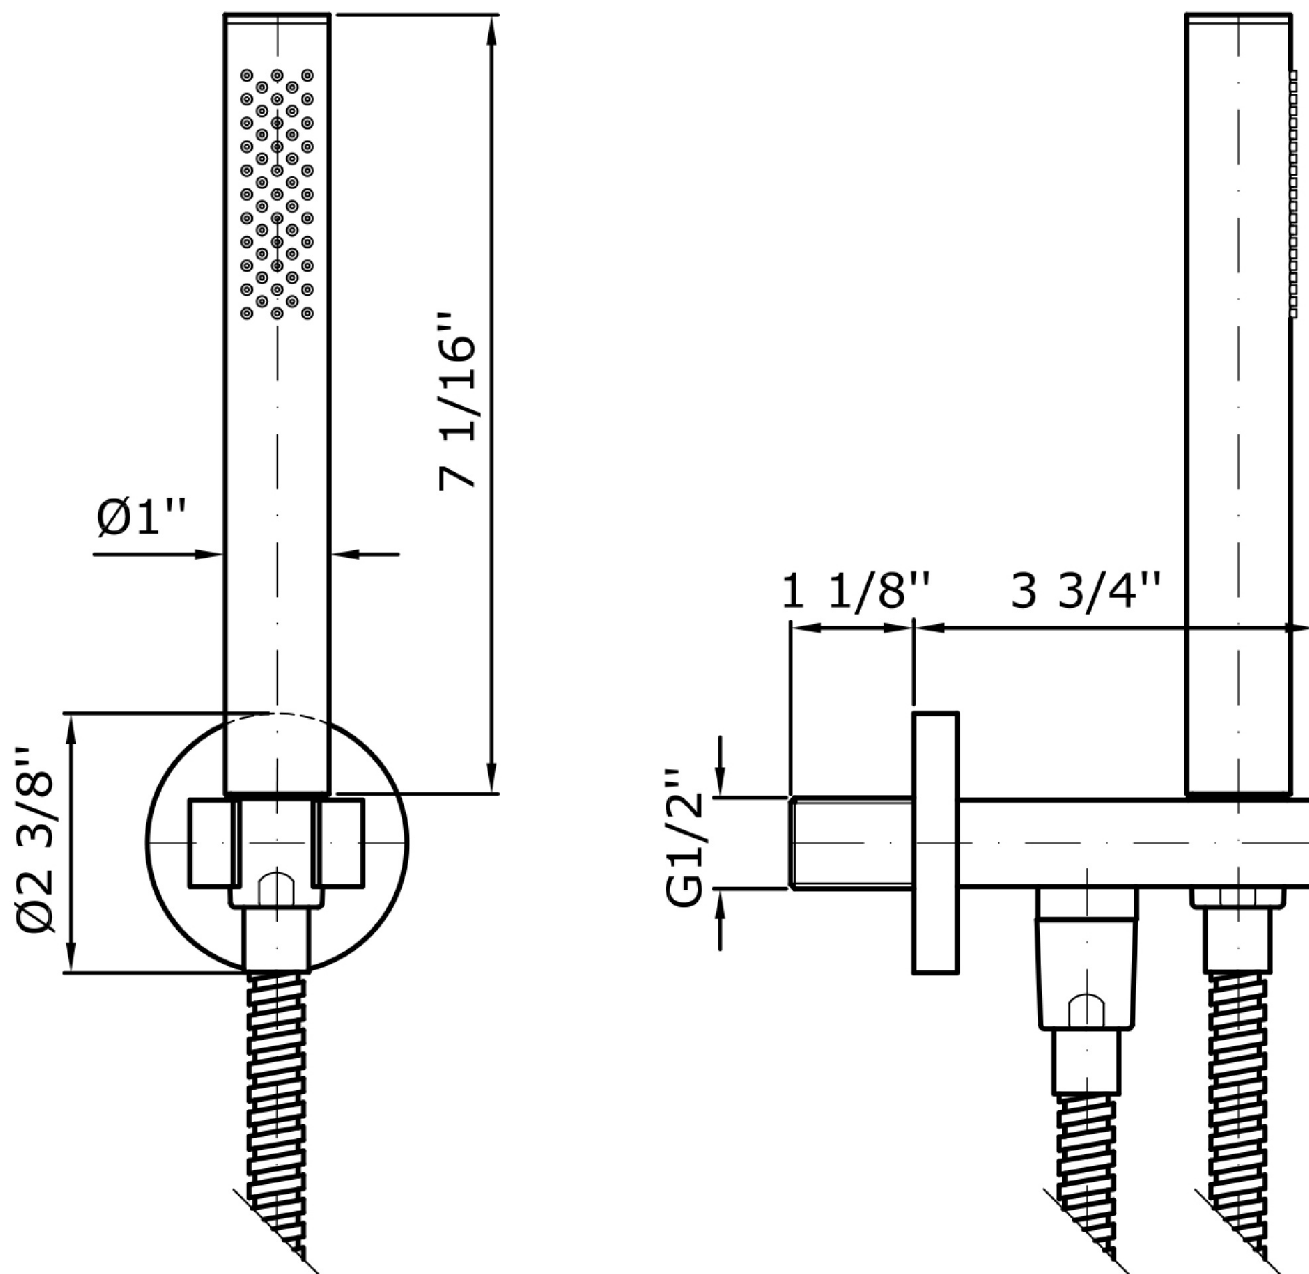

## SHOWER

Z94022

Handshower set.

Handshower set with wall-mounted shower support, brass handshower Z94177 and shower hose.

## SHOWER

Z94022

Disegno Complessivo / Overall Drawing

## SHOWER

Z94022

Flowrates (GPM)

PRESSURE	gal/min (14.5 PSI)	gal/min (29 PSI)	gal/min (43.51 PSI)	gal/min (58.01 PSI)	gal/min (72.51 PSI)
<i>P1</i> DOCCETTA HANDSHOWER	1,743	2,509	3,09	3,434	3,962
<i>P2</i>					
<i>P3</i>					
<i>P4</i>					
<i>P5</i>					

## SHOWER

Z94022

Pesi e Misure / Weights and Sizes

Peso ( Kg ) Weight ( lb )	1,28 ( Kg )	2,83 ( lb )
Volume test ( dc3 ) - ( in3 )	7,50 ( dc3 )	457,68 ( in3 )
h ( mm ) - ( in )	90,00 ( mm )	3,54 ( in )
L1 ( mm ) - ( in )	250,00 ( mm )	9,84 ( in )
L2 ( mm ) - ( in )	333,00 ( mm )	13,11 ( in )