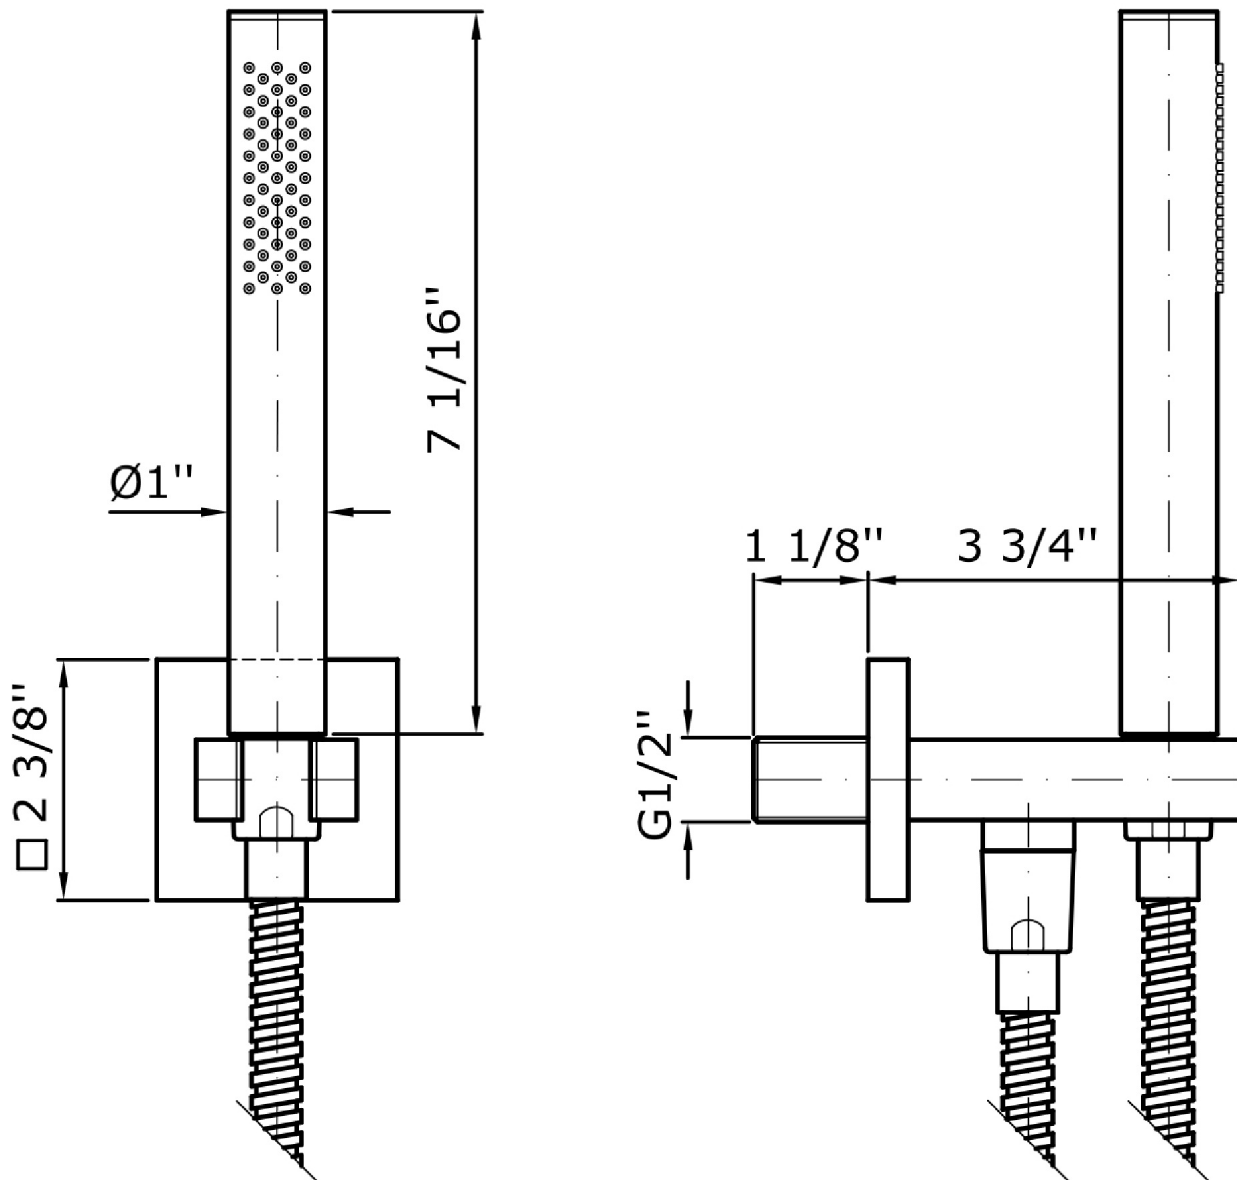

SHOWER

Z94020

Handshower set.

Handshower set with wall-mounted shower support, brass handshower Z94198 and shower hose.

Finiture / Finishes

Chrome

Brushed Nickel

C3

SHOWER

Z94020

Disegno Complessivo / Overall Drawing

SHOWER

Z94020

Flowrates (GPM)

PRESSURE	gal/min (14.5 PSI)	gal/min (29 PSI)	gal/min (43.51 PSI)	gal/min (58.01 PSI)	gal/min (72.51 PSI)
<i>P1</i> DOCCETTA HANDSHOWER	1,743	2,509	3,09	3,434	3,962
<i>P2</i>					
<i>P3</i>					
<i>P4</i>					
<i>P5</i>					

SHOWER

Z94020

Pesi e Misure / Weights and Sizes

Peso (Kg) Weight (lb)	1,50 (Kg)	3,31 (lb)
Volume test (dc3) - (in3)	7,50 (dc3)	457,68 (in3)
h (mm) - (in)	90,00 (mm)	3,54 (in)
L1 (mm) - (in)	250,00 (mm)	9,84 (in)
L2 (mm) - (in)	333,00 (mm)	13,11 (in)