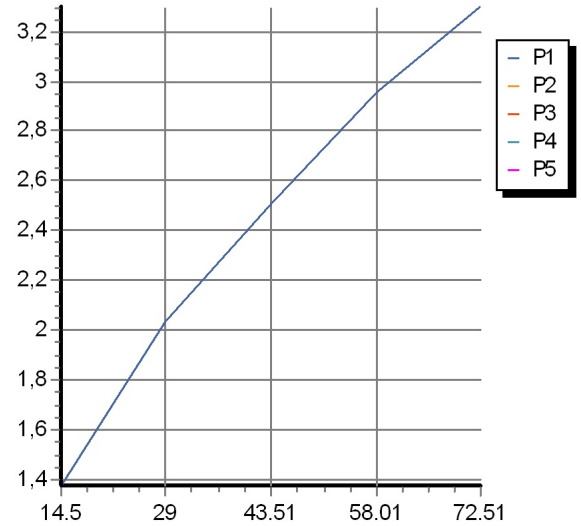

## SHOWER

Z93985

Disegno Complessivo / Overall Drawing

## SHOWER

Z93985

Flowrates (GPM)

PRESSURE	gal/min (14.5 PSI)	gal/min (29 PSI)	gal/min (43.51 PSI)	gal/min (58.01 PSI)	gal/min (72.51 PSI)
<i>P1</i> DOCCETTA HANDSHOWER	<b>1,373</b>	<b>2,034</b>	<b>2,509</b>	<b>2,958</b>	<b>3,302</b>
<i>P2</i>					
<i>P3</i>					
<i>P4</i>					
<i>P5</i>					

## SHOWER

Z93985

Pesi e Misure / Weights and Sizes

Peso ( Kg ) Weight ( lb )	0,99 ( Kg )	2,18 ( lb )
Volume test ( dc3 ) - ( in3 )	4,05 ( dc3 )	247,15 ( in3 )
h ( mm ) - ( in )	70,00 ( mm )	2,76 ( in )
L1 ( mm ) - ( in )	150,00 ( mm )	5,91 ( in )
L2 ( mm ) - ( in )	385,00 ( mm )	15,16 ( in )