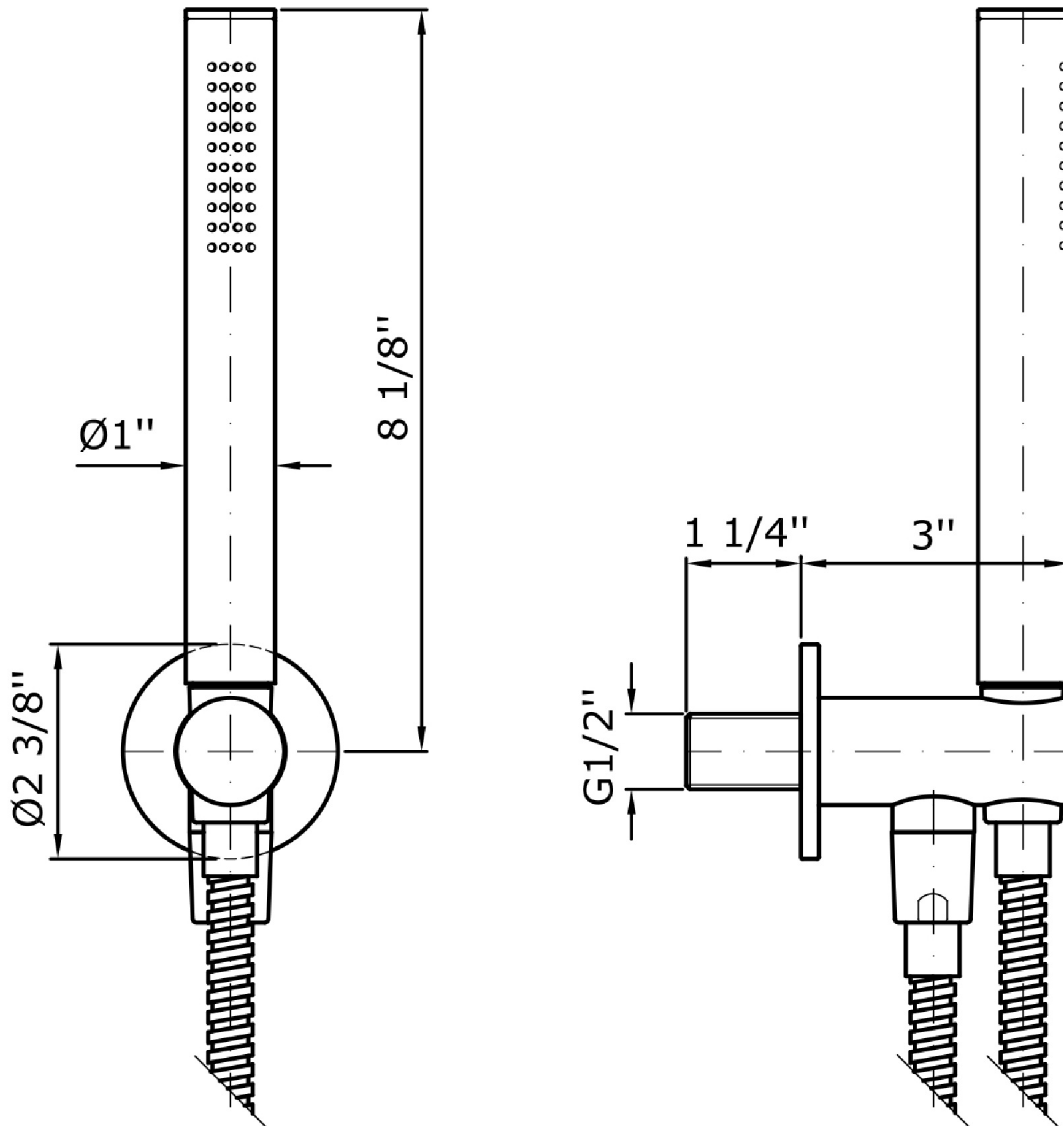

## SHOWER

Z93985

Handshower set.

Handshower set with wall-mounted shower support, ABS handshower Z94727 and shower hose. In color versions (except C3) b

## SHOWER

Z93985

Disegno Complessivo / Overall Drawing

## SHOWER

Z93985

Flowrates (GPM)

PRESSURE	gal/min (14.5 PSI)	gal/min (29 PSI)	gal/min (43.51 PSI)	gal/min (58.01 PSI)	gal/min (72.51 PSI)
<i>P1</i> DOCCETTA HANDSHOWER	<b>1,373</b>	<b>2,034</b>	<b>2,509</b>	<b>2,958</b>	<b>3,302</b>
<i>P2</i>					
<i>P3</i>					
<i>P4</i>					
<i>P5</i>					

## SHOWER

Z93985

Pesi e Misure / Weights and Sizes

Peso ( Kg ) Weight ( lb )	0,99 ( Kg )	2,18 ( lb )
Volume test ( dc3 ) - ( in3 )	4,05 ( dc3 )	247,15 ( in3 )
h ( mm ) - ( in )	70,00 ( mm )	2,76 ( in )
L1 ( mm ) - ( in )	150,00 ( mm )	5,91 ( in )
L2 ( mm ) - ( in )	385,00 ( mm )	15,16 ( in )